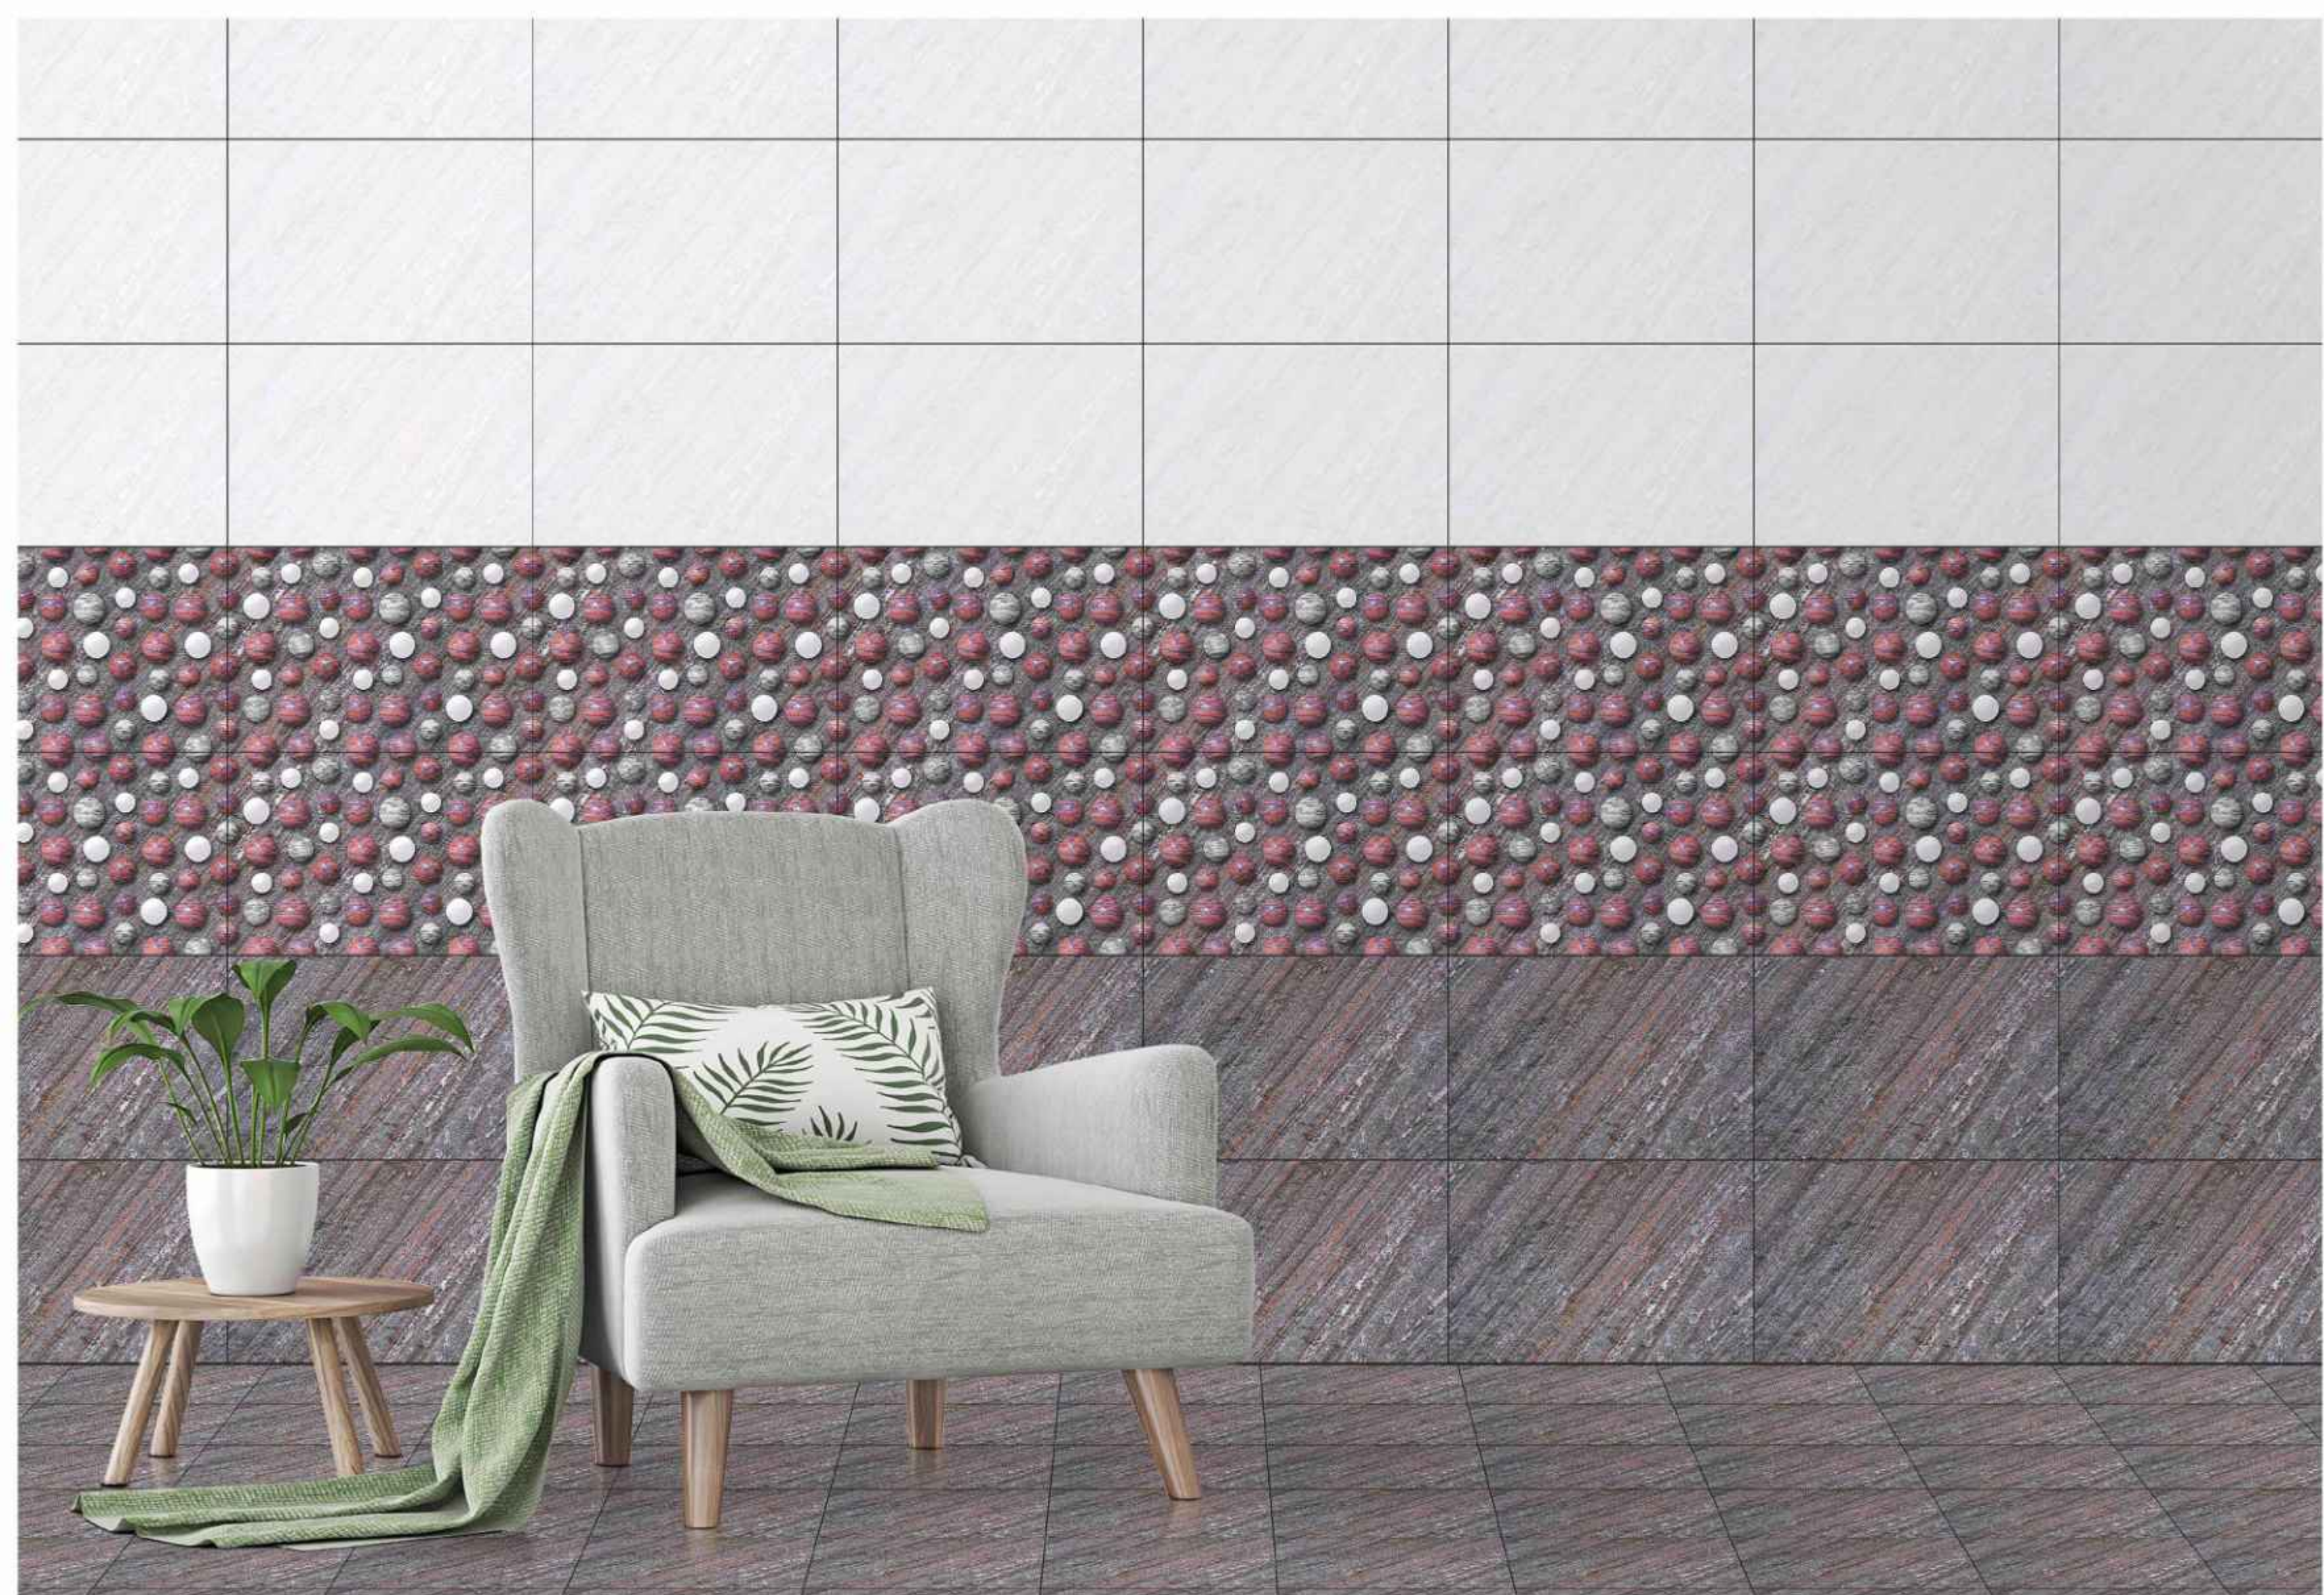

515-HL-1

511-DK

512-DK

513-DK

515-DK

DIGITAL WALL TILES
GLOSSY SURFACE

**30x
45cm**

Wall Tiles
Floor Tiles
GLOSSY FINISH
MATT FINISH
100% Water Proof
Rectified Tiles