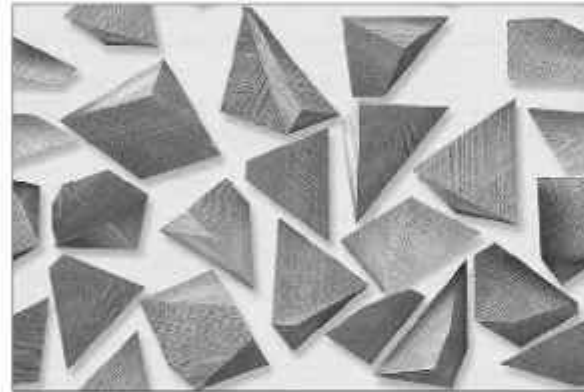

DIGITAL WALL TILES
GLOSSY SURFACE

**30x
45cm**

wall Tiles Floor Tiles GLOSSY FINISH MATT FINISH 100% Water Proof Rectified Tiles

529-HL-1