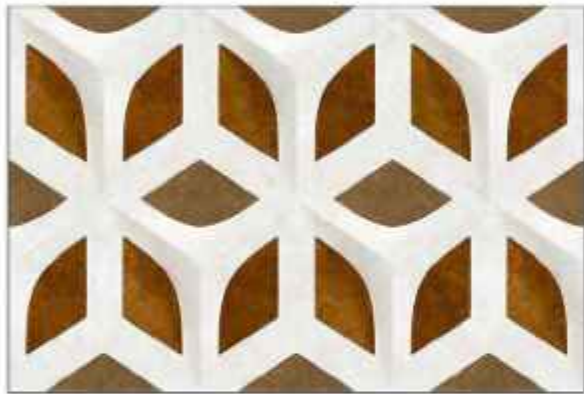

DIGITAL WALL TILES
GLOSSY SURFACE

**30x
45cm**

wall Tiles Floor Tiles GLOSSY FINISH MATT FINISH 100% Water Proof Rectified Tiles

506-HL-1