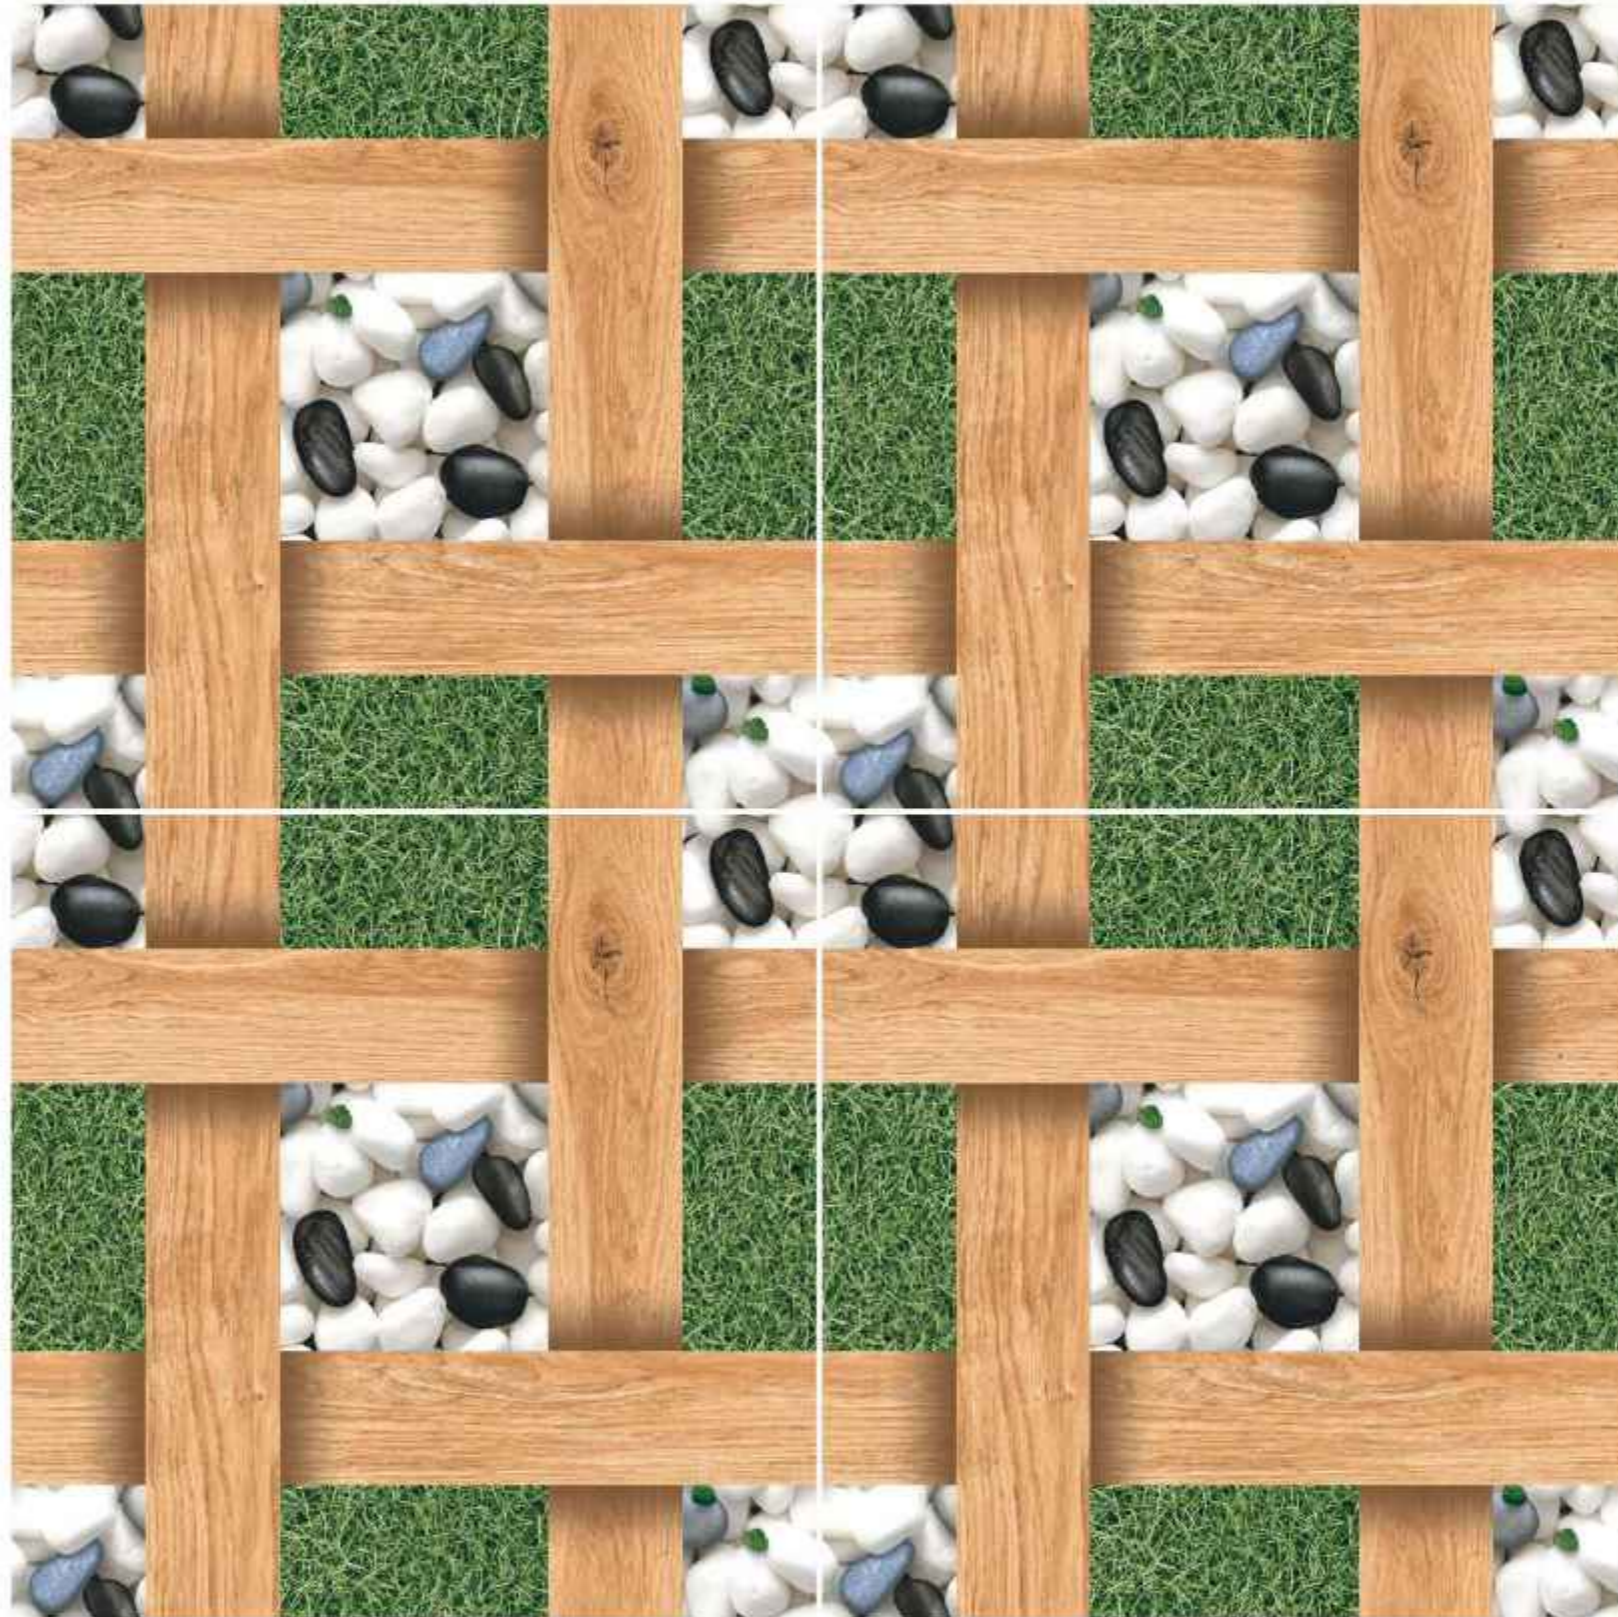

40x40 cm
12mm Thickness

PLAIN SURFACE

119-LIGHT

40x40 cm
12mm Thickness

PLAIN SURFACE

Formats 40x40cm
12mm thickness
available in anti slip.

120

HEAVY DUTY FLOOR & PARKING TILES 40x40cm 12mm THICKNESS