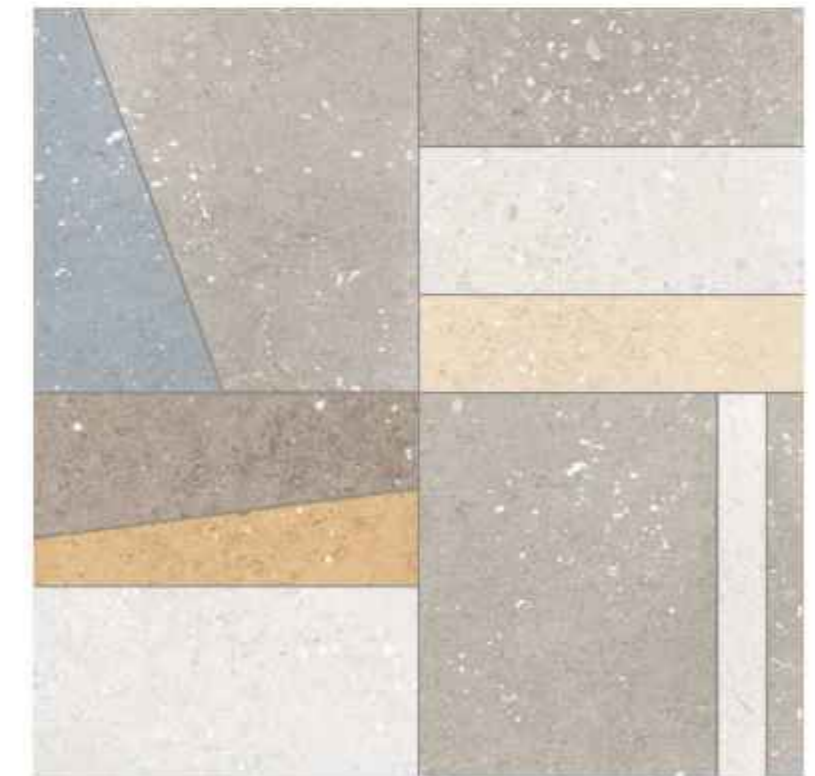

10012

40x40 cm
12mm Thickness

PLAIN SURFACE