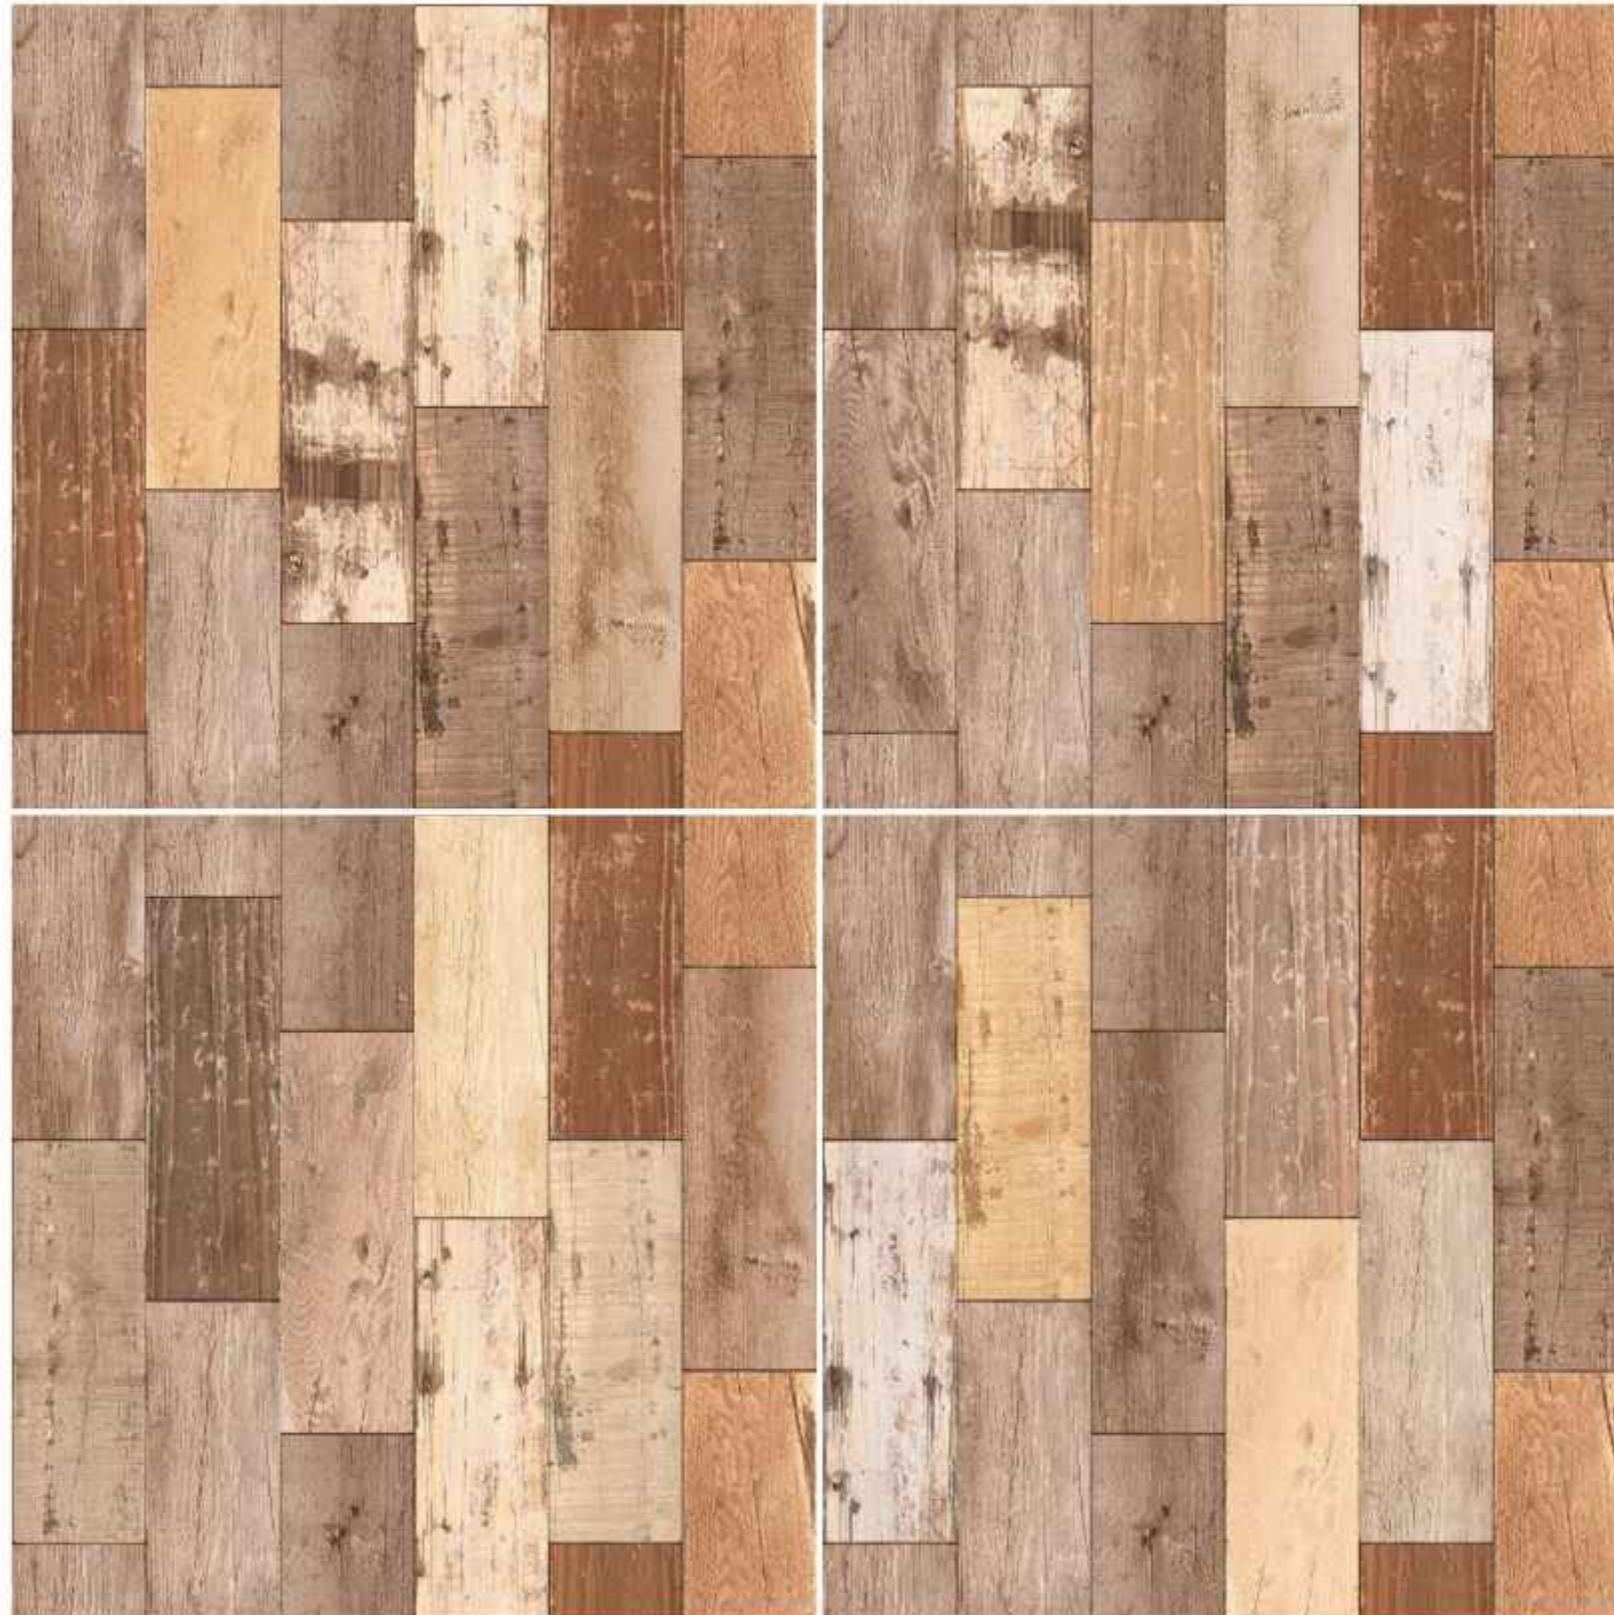

HEAVY DUTY FLOOR & PARKING TILES 40x40cm 12mm THICKNESS

PLAIN PUNCH GRAYSCALE

ASH WOOD GRAY

40x40 cm
12mm Thickness

PLAIN SURFACE

Formats 40x40cm
12mm thickness
available in anti slip.

BALSA WOOD BRICK

HEAVY DUTY FLOOR & PARKING TILES 40x40cm 12mm THICKNESS