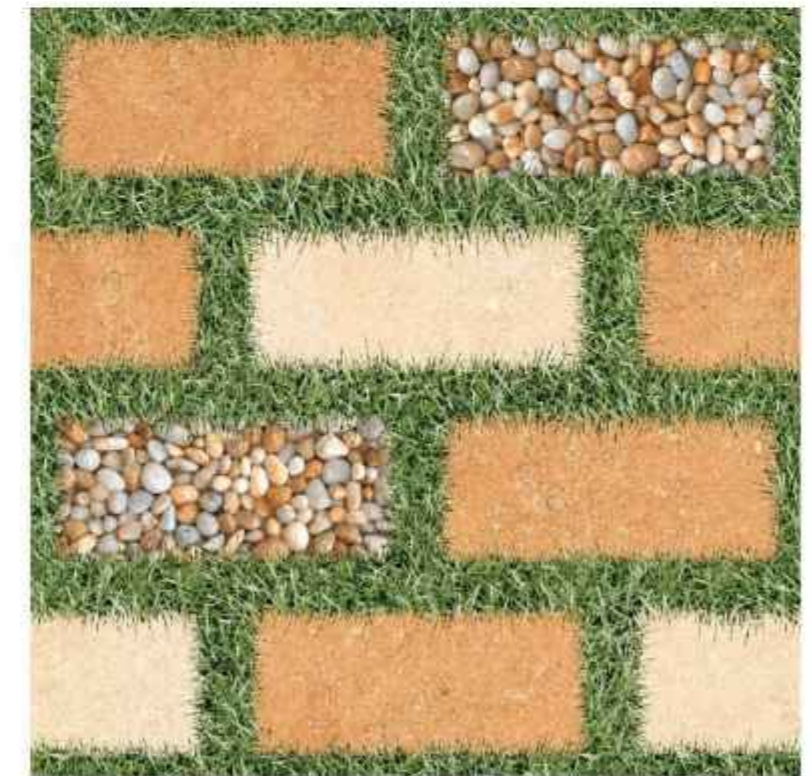

10018

PLAIN SURFACE

40x40 cm
12mm Thickness

Formats 40x40cm
12mm thickness
available in anti slip.