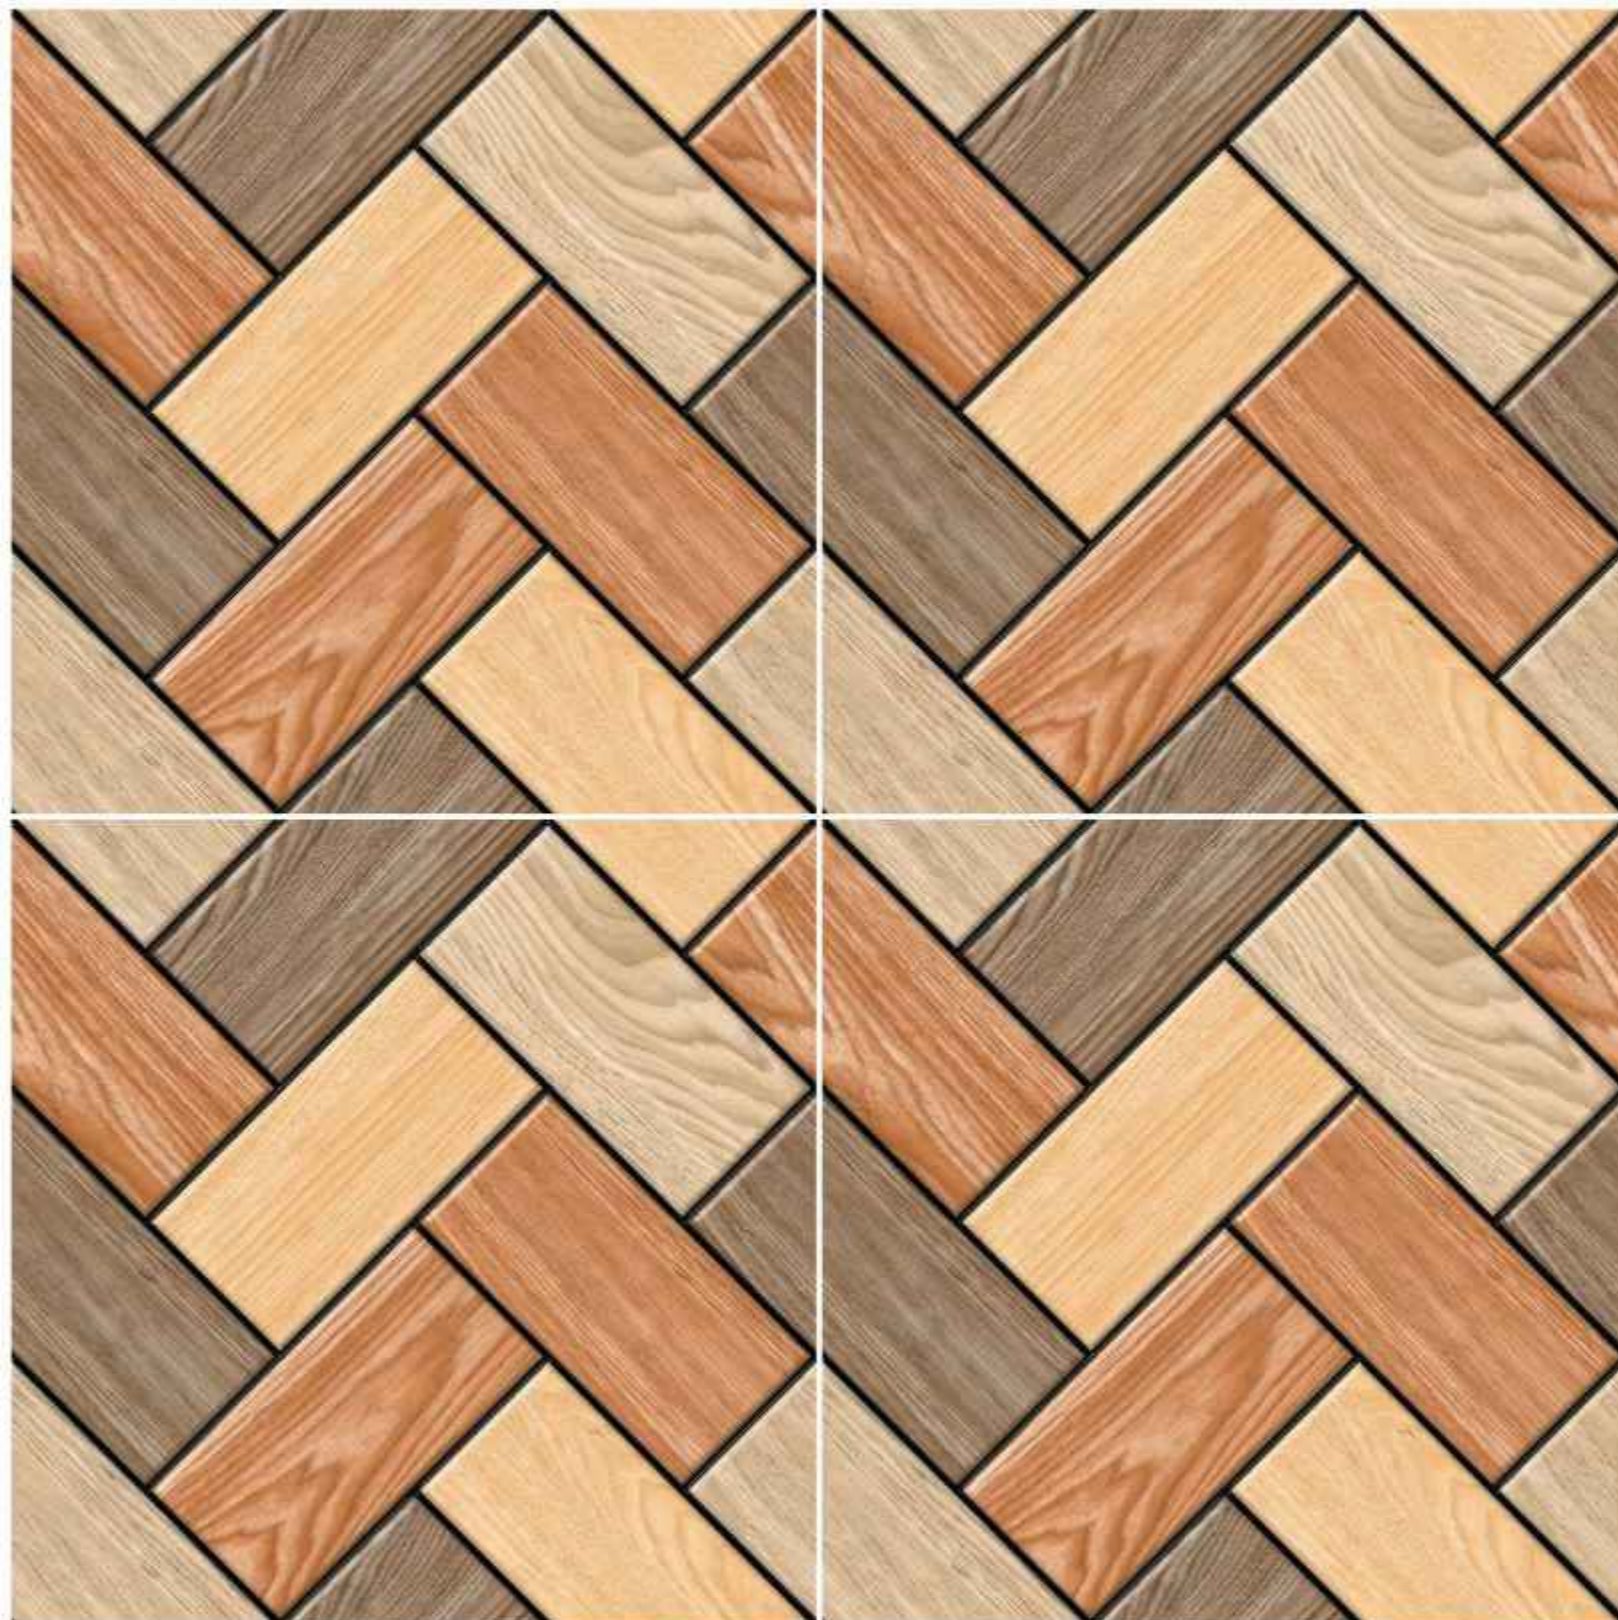

BRICK WOOD MULTY

HEAVY DUTY FLOOR & PARKING TILES 40x40cm 12mm THICKNESS

PLAIN PUNCH GRAYSCALE