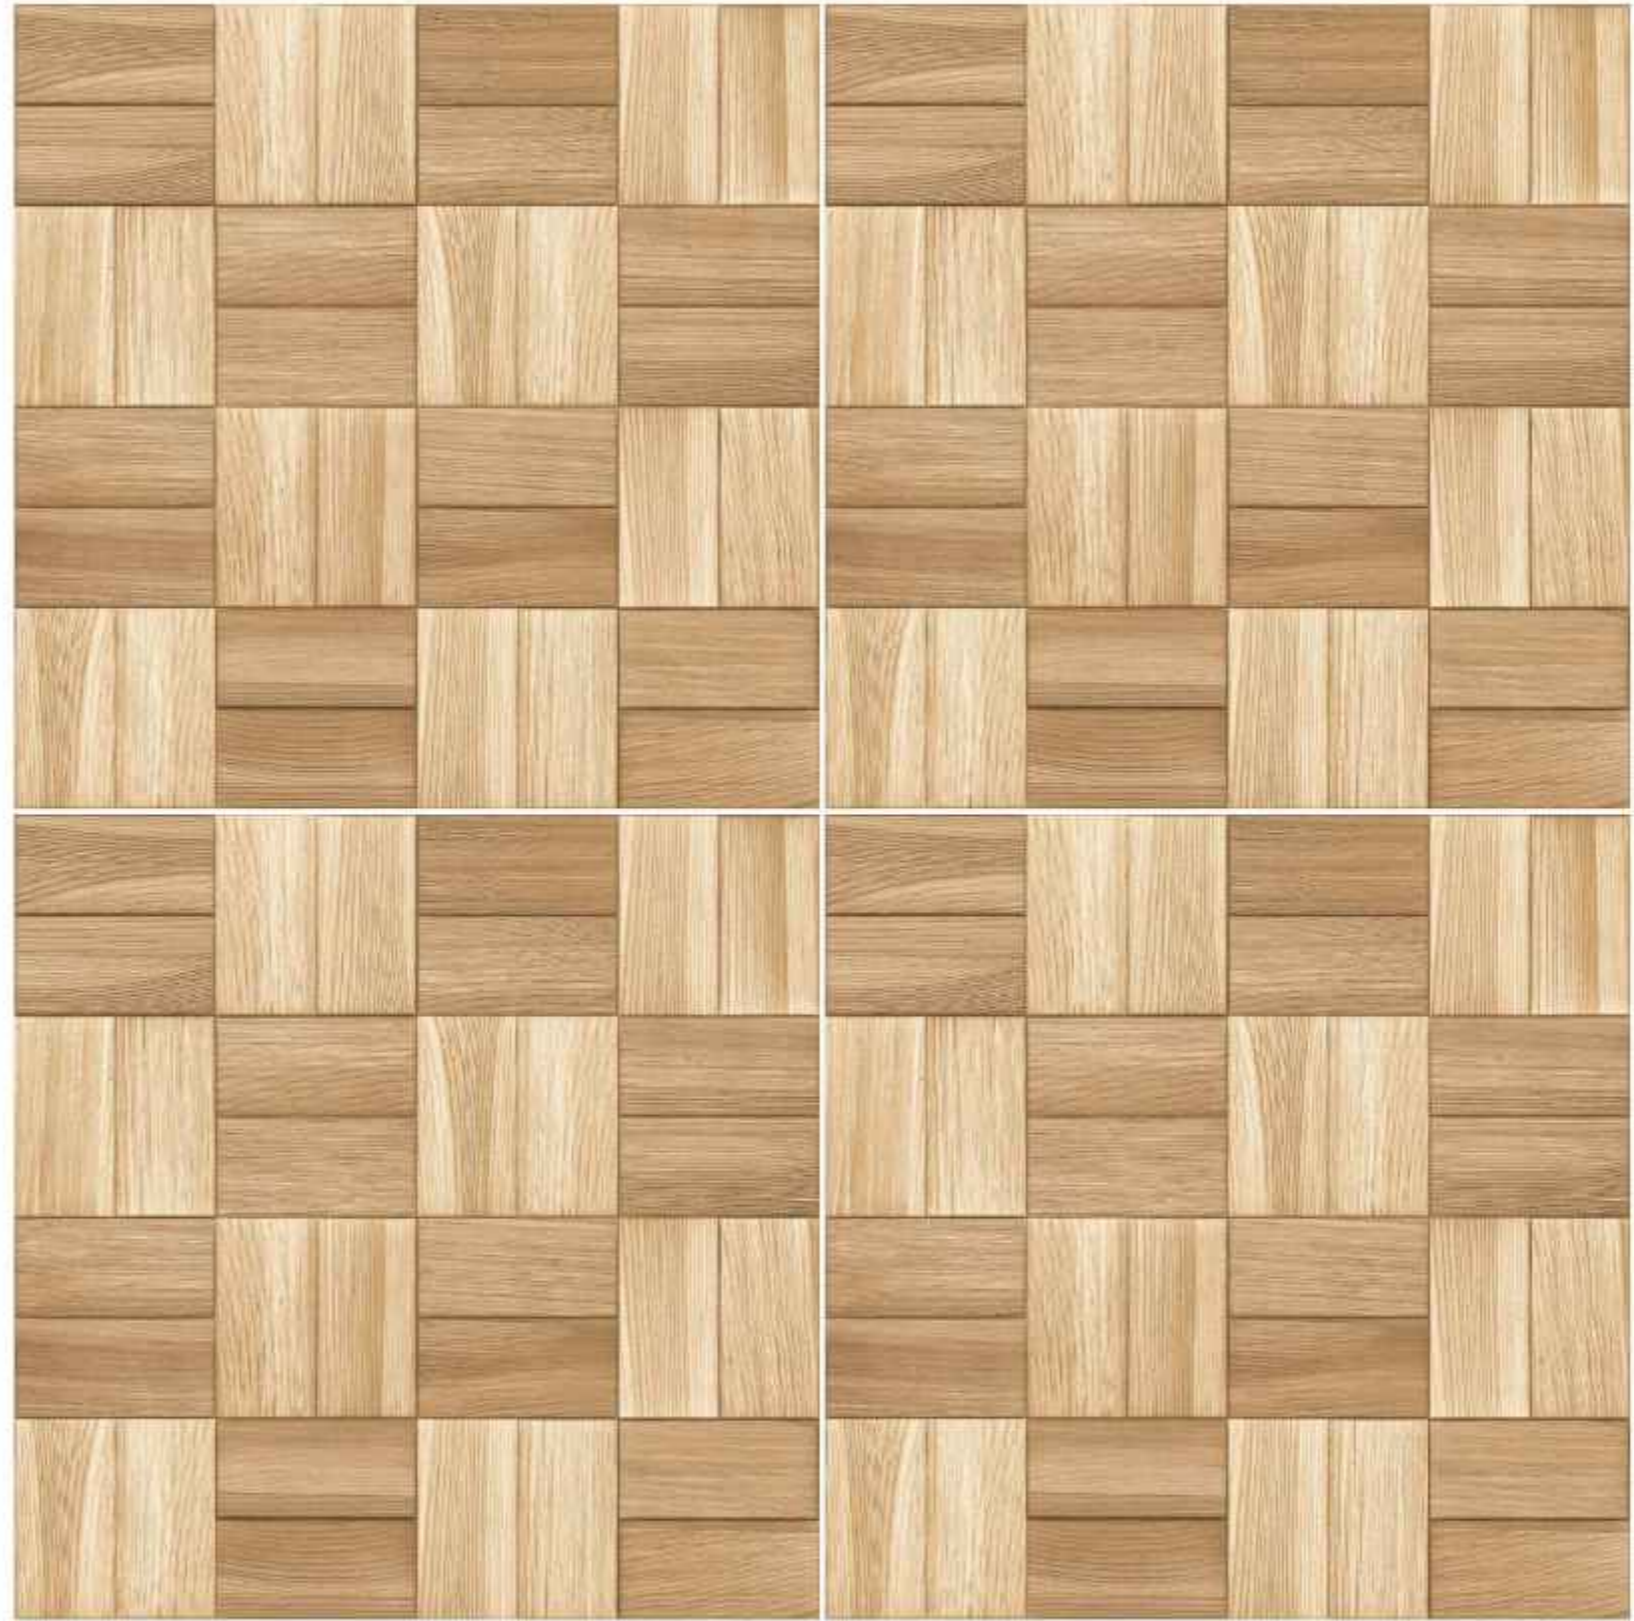

ASH WOOD BEIGE

HEAVY DUTY FLOOR & PARKING TILES 40x40cm 12mm THICKNESS

 Formats 40x40cm
12mm thickness
available in anti slip.

PLAIN PUNCH GRAYSCALE

ASH WOOD BEIGE

40x40 cm
12mm Thickness

PLAIN SURFACE

ASH WOOD GRAY