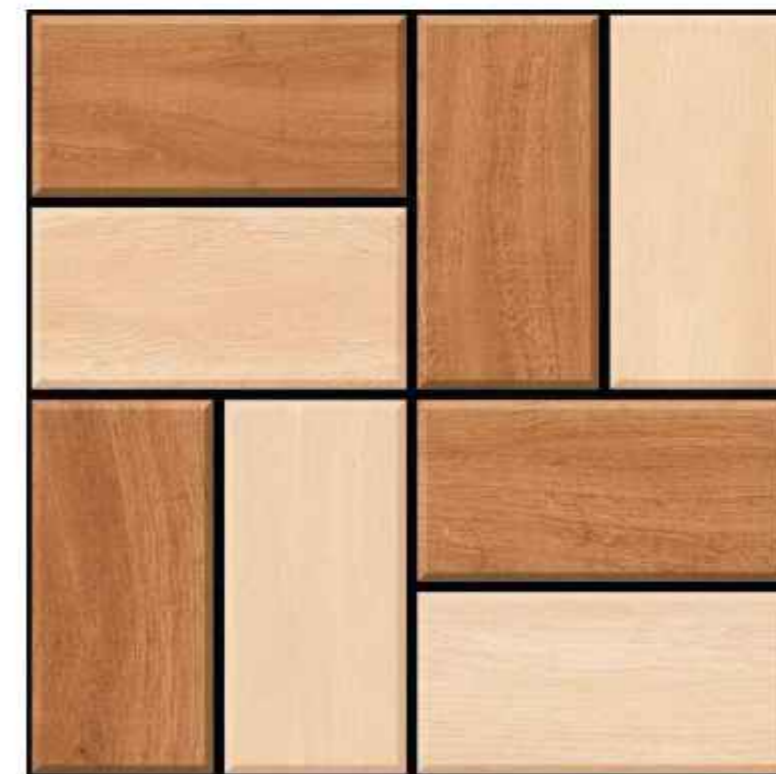

PLAIN PUNCH GRAYSCALE

SILK WOOD BROWN

40x40 cm
12mm Thickness

PLAIN SURFACE

SILK WOOD GRAY

HEAVY DUTY FLOOR & PARKING TILES 40x40cm 12mm THICKNESS

PLAIN PUNCH GRAYSCALE

SILK WOOD GRAY

40x40 cm
12mm Thickness

PLAIN SURFACE

Formats 40x40cm
12mm thickness
available in anti slip.

SQUARE WOOD BROWN

HEAVY DUTY FLOOR & PARKING TILES 40x40cm 12mm THICKNESS

PLAIN PUNCH GRAYSCALE

SQUARE WOOD BROWN