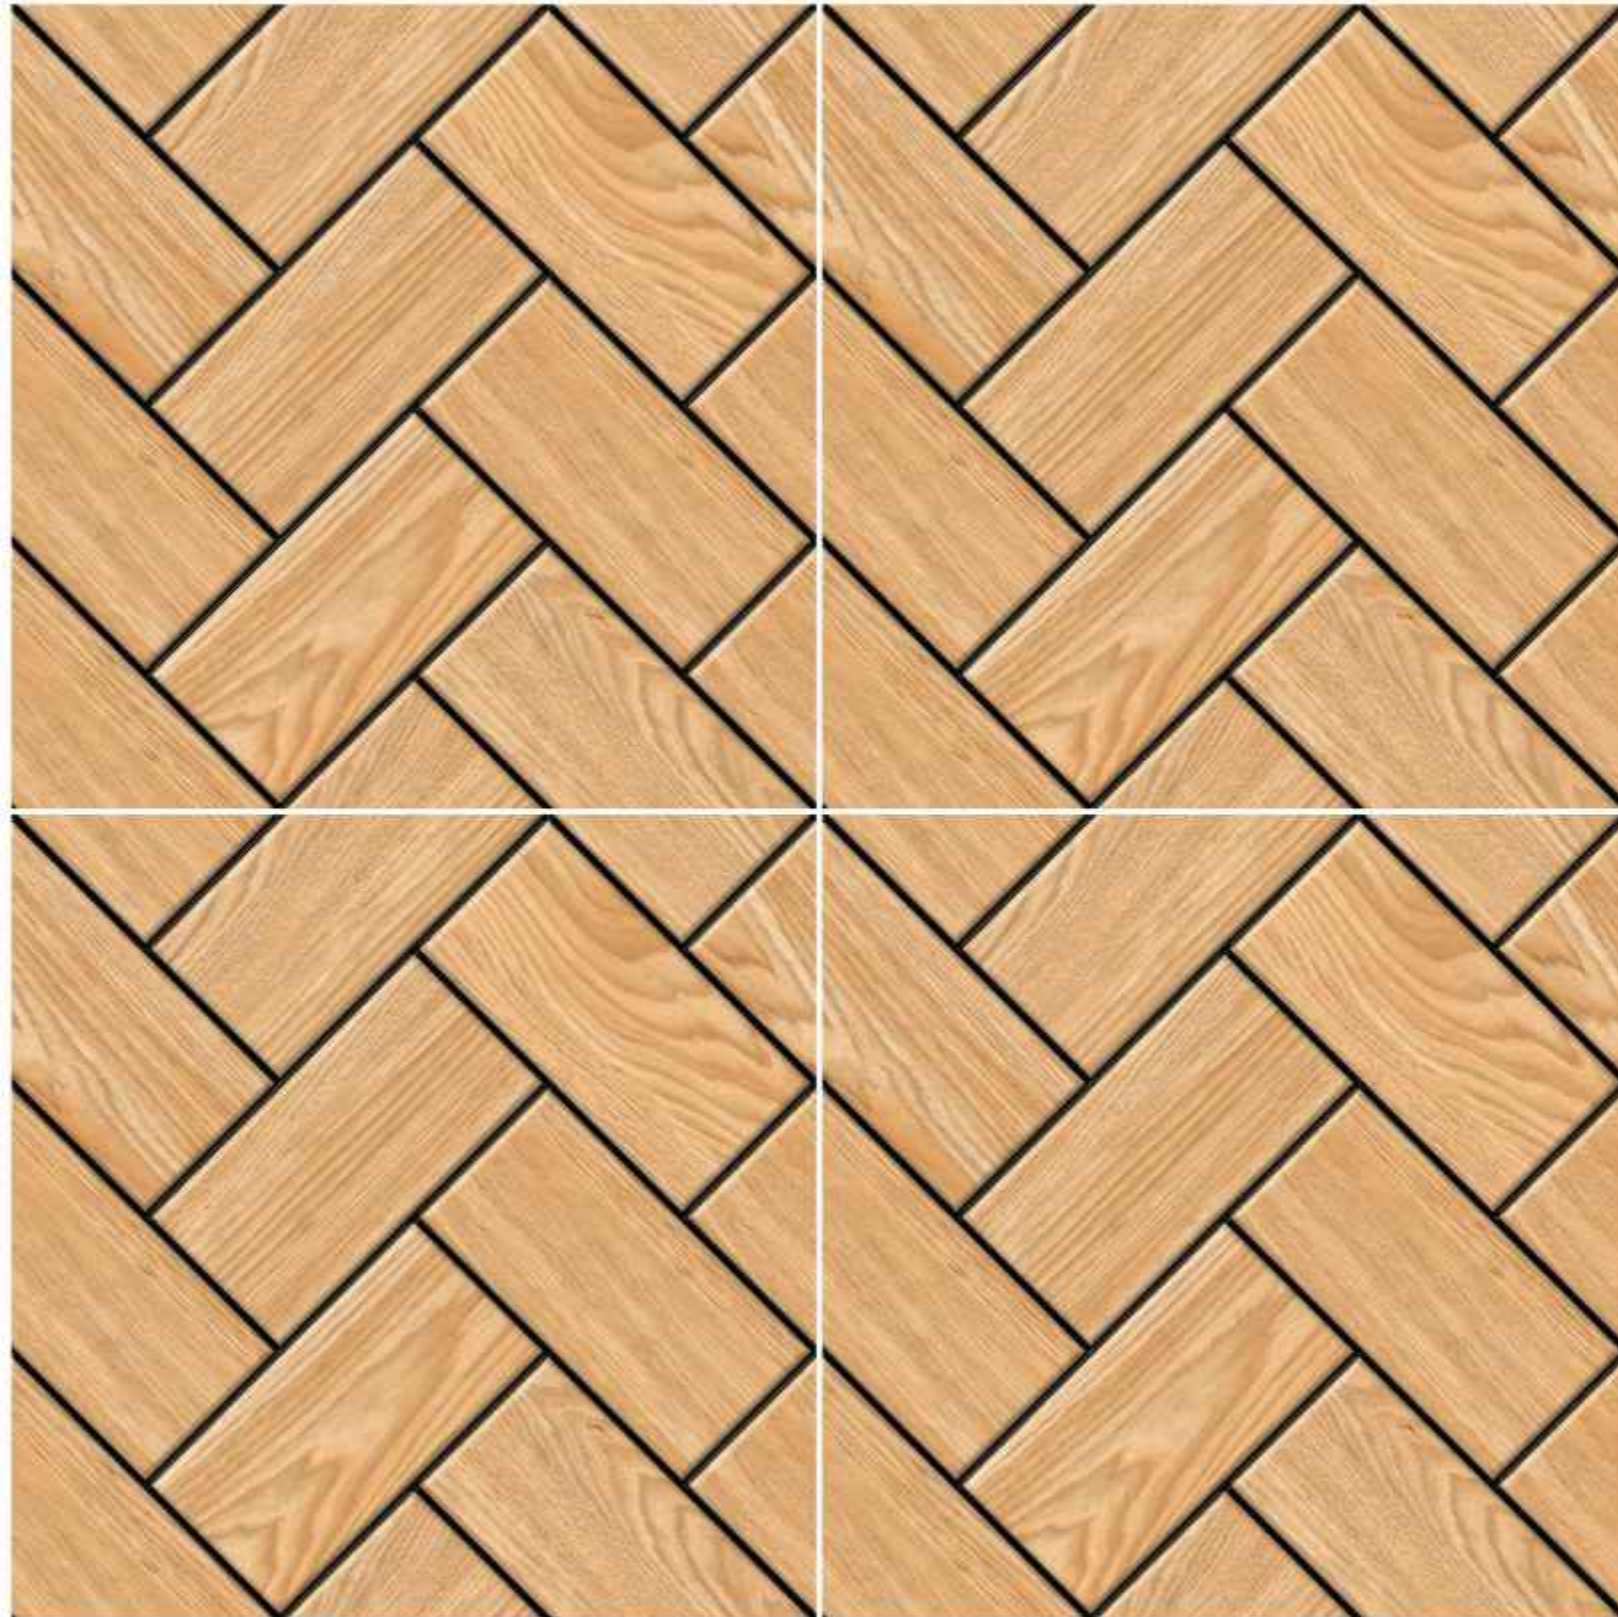

40x40 cm
12mm Thickness

PLAIN SURFACE

Formats 40x40cm
12mm thickness
available in anti slip.

BRICK WOOD GOLD

HEAVY DUTY FLOOR & PARKING TILES 40x40cm 12mm THICKNESS

PLAIN PUNCH GRAYSCALE

BRICK WOOD GOLD

40x40 cm
12mm Thickness