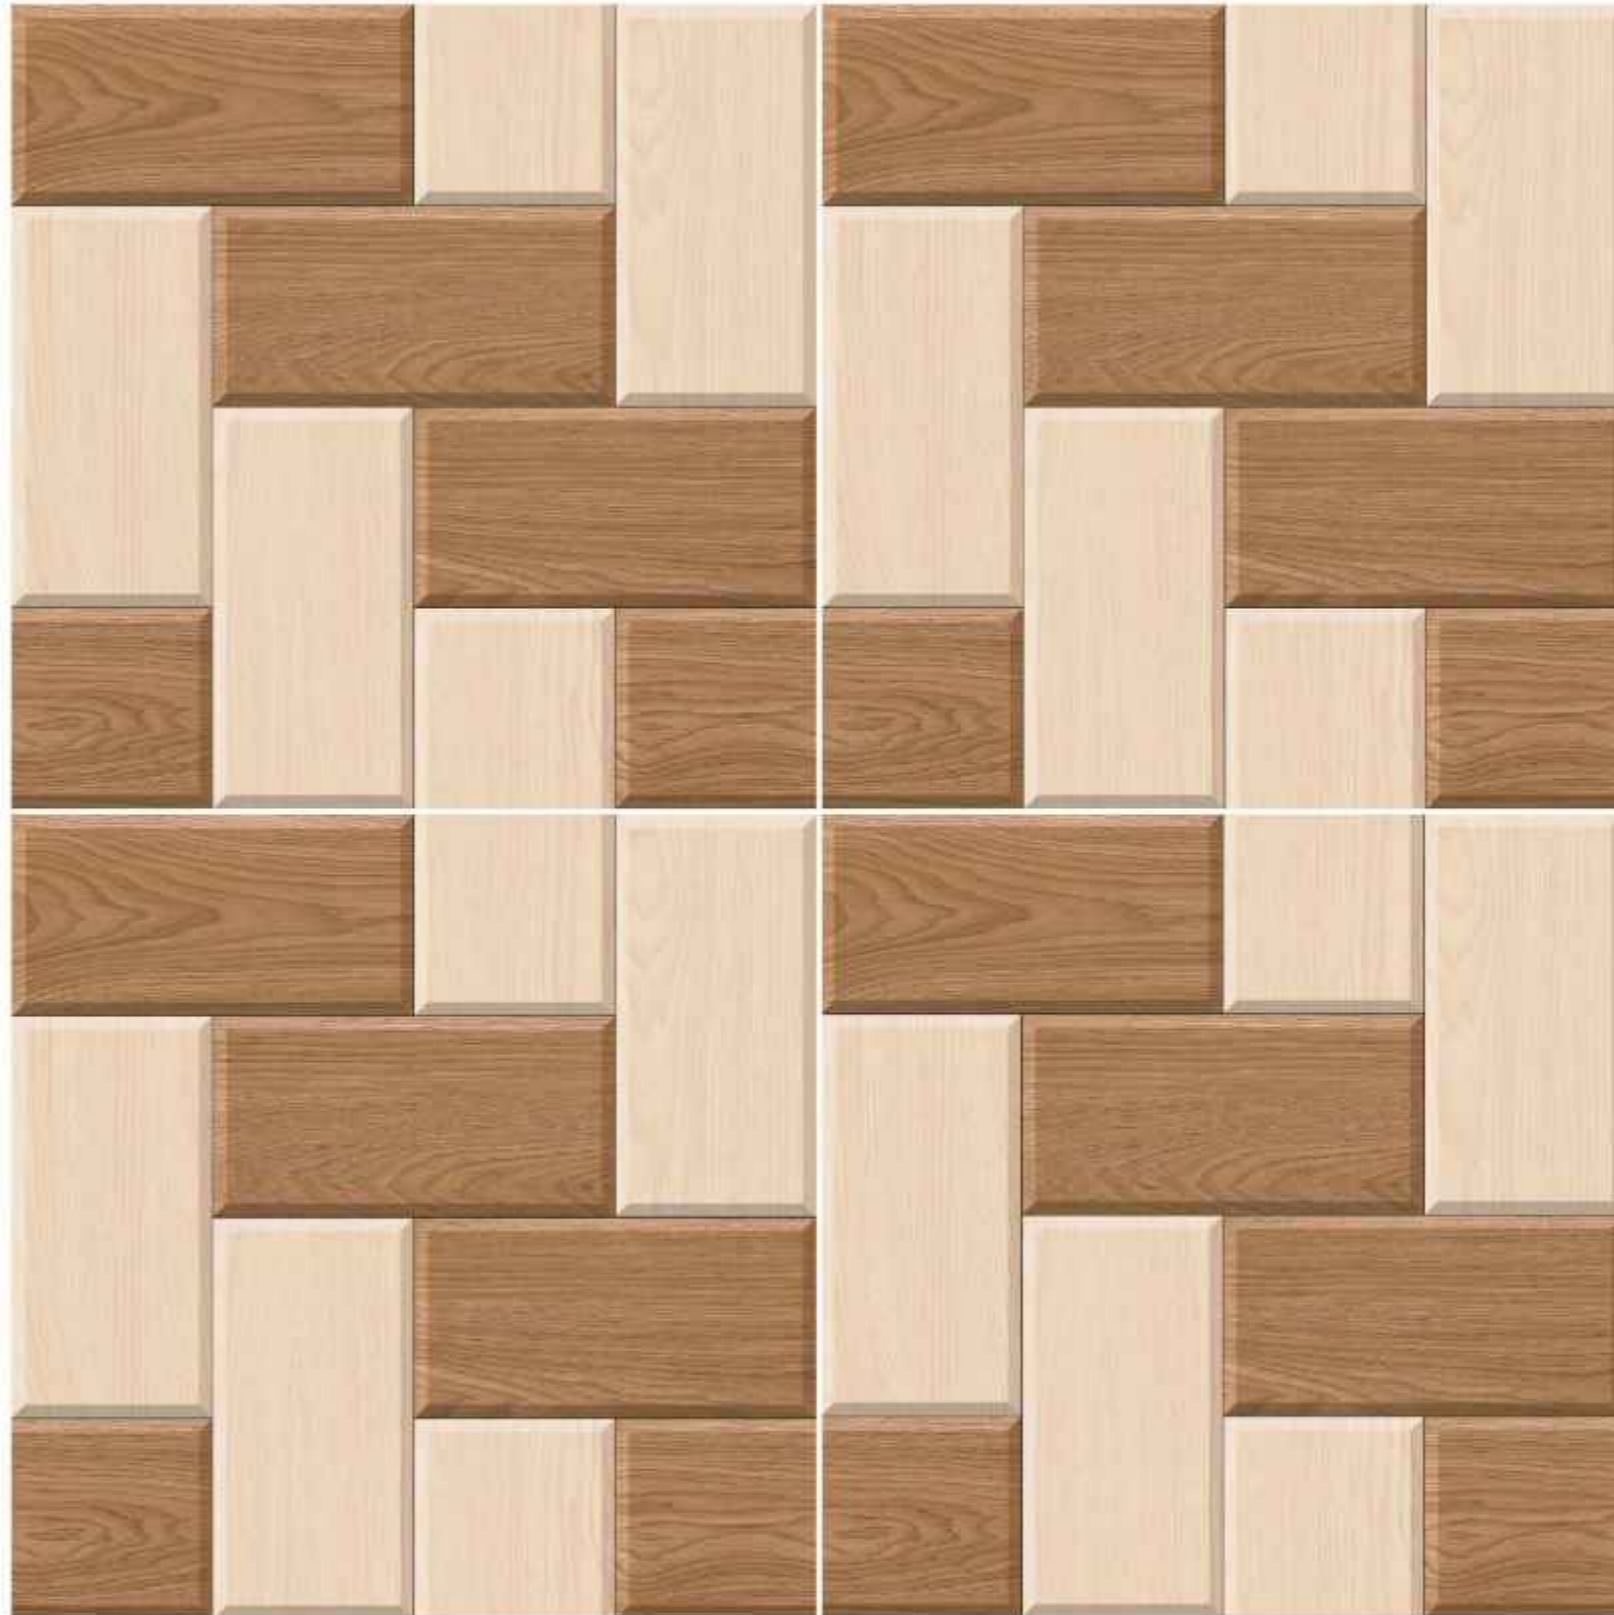

FIR WOOD GOLD

HEAVY DUTY FLOOR & PARKING TILES 40x40cm 12mm THICKNESS

Formats 40x40cm
12mm thickness
available in anti slip.