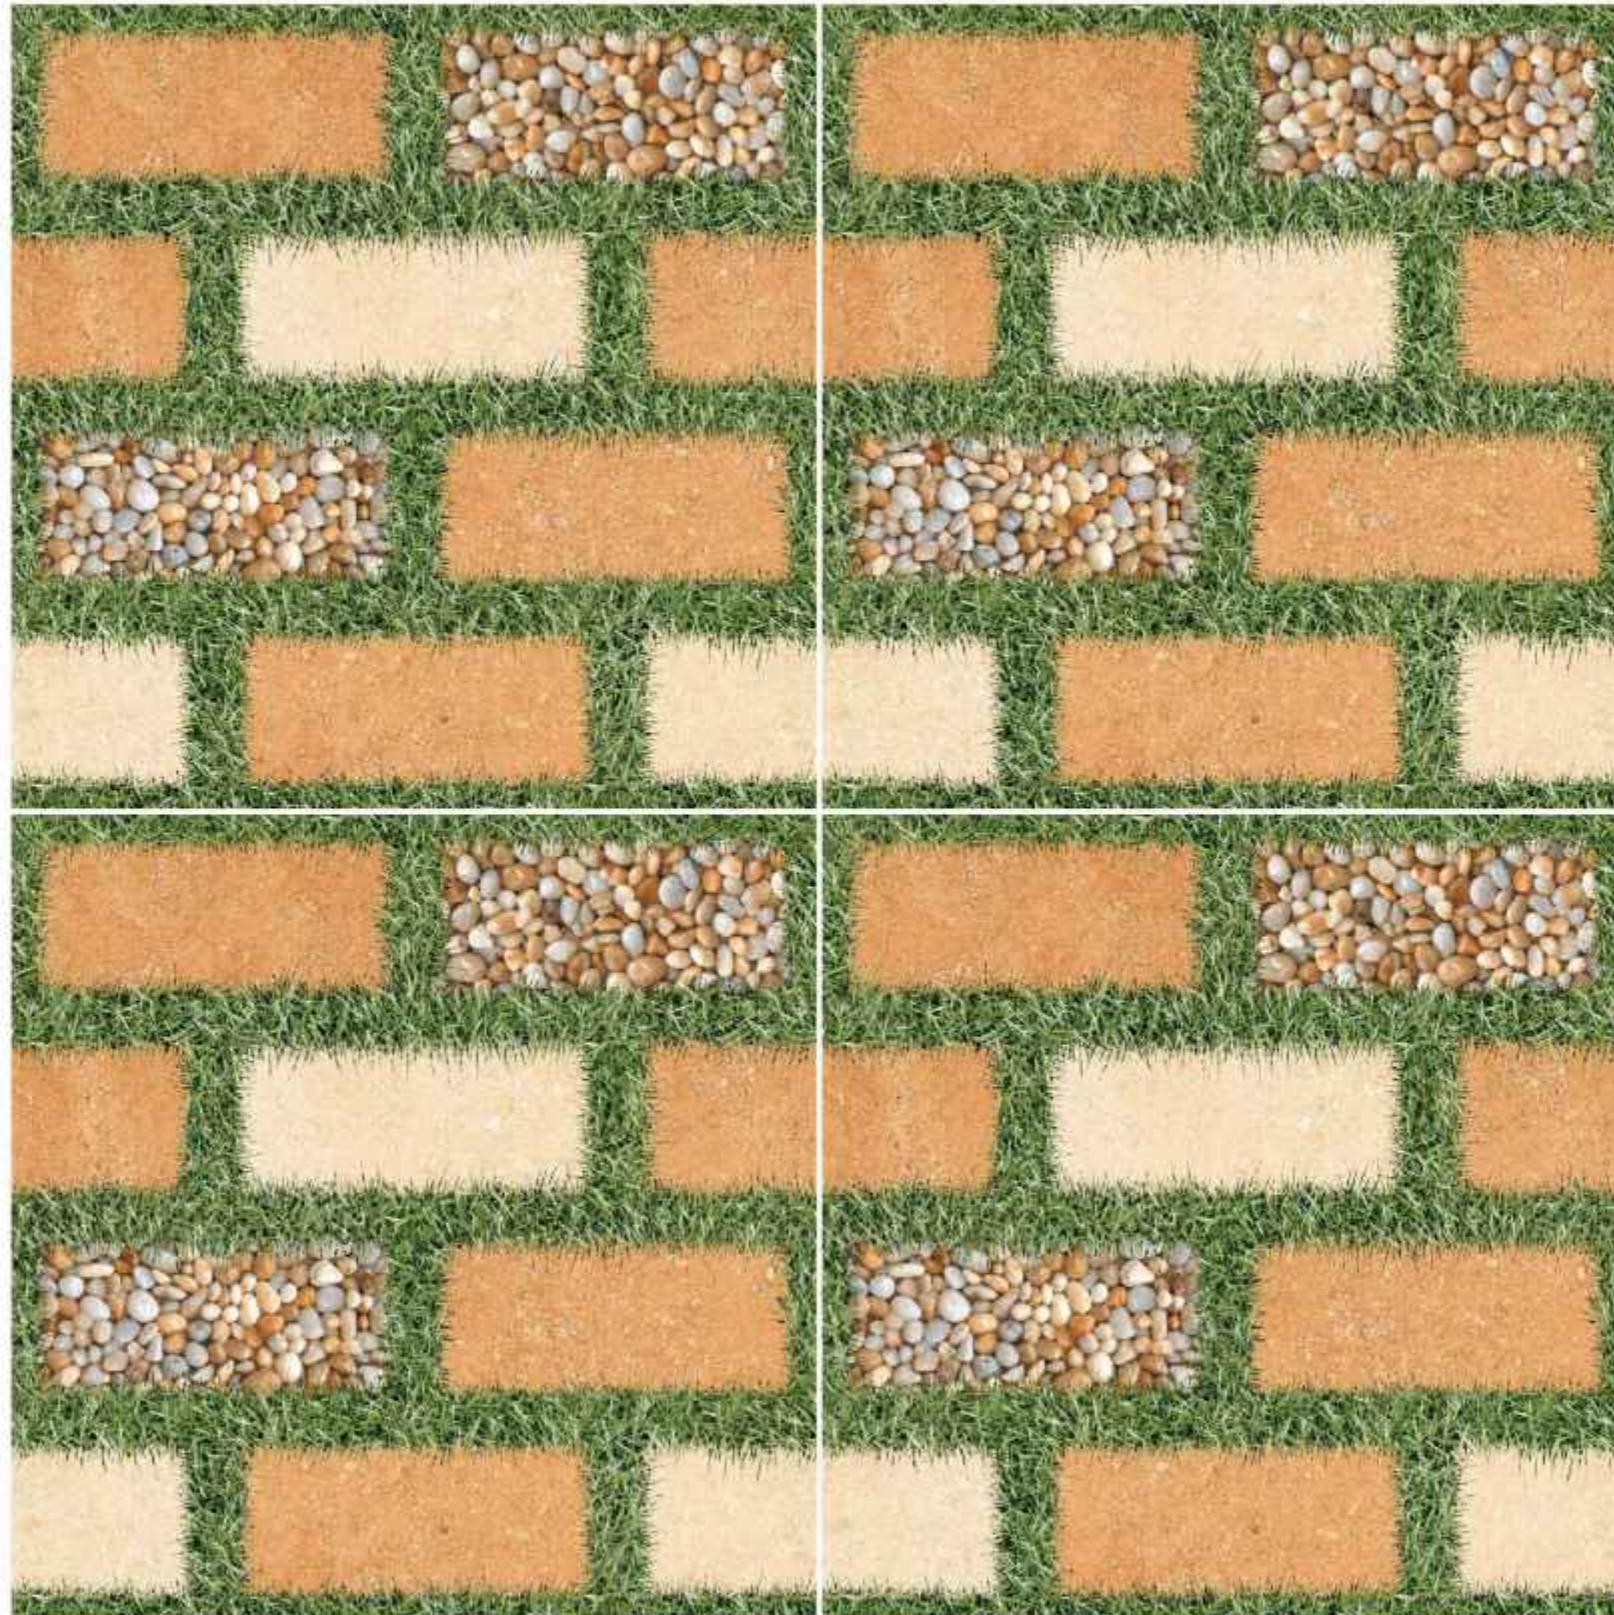

10018

HEAVY DUTY FLOOR & PARKING TILES 40x40cm 12mm THICKNESS

PLAIN PUNCH GRAYSCALE