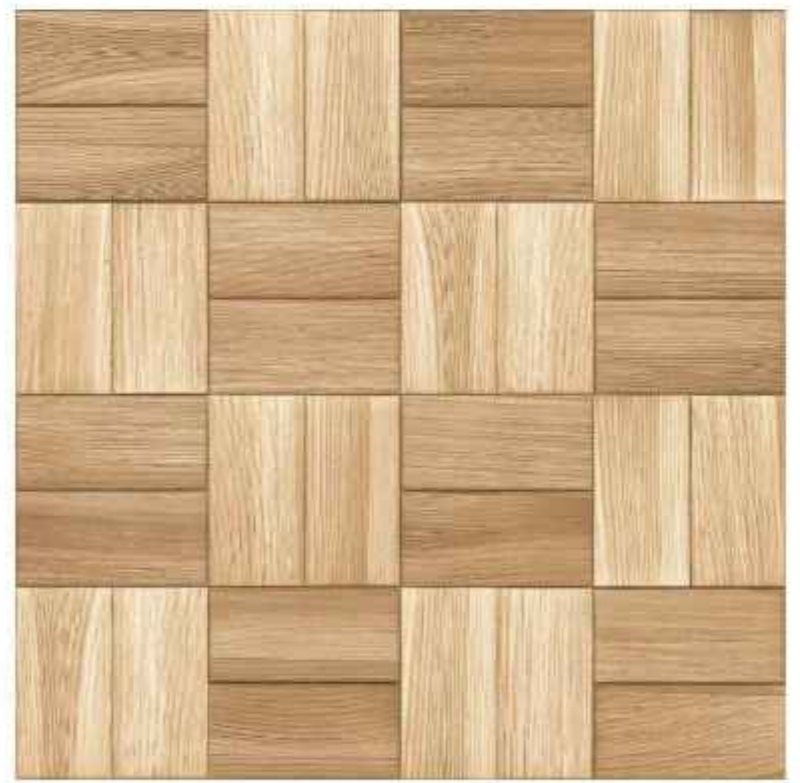

ASH WOOD BEIGE

HEAVY DUTY FLOOR & PARKING TILES 40x40cm 12mm THICKNESS

 Formats 40x40cm
12mm thickness
available in anti slip.

PLAIN PUNCH GRAYSCALE

ASH WOOD BEIGE

40x40 cm
12mm Thickness

PLAIN SURFACE

ASH WOOD GRAY