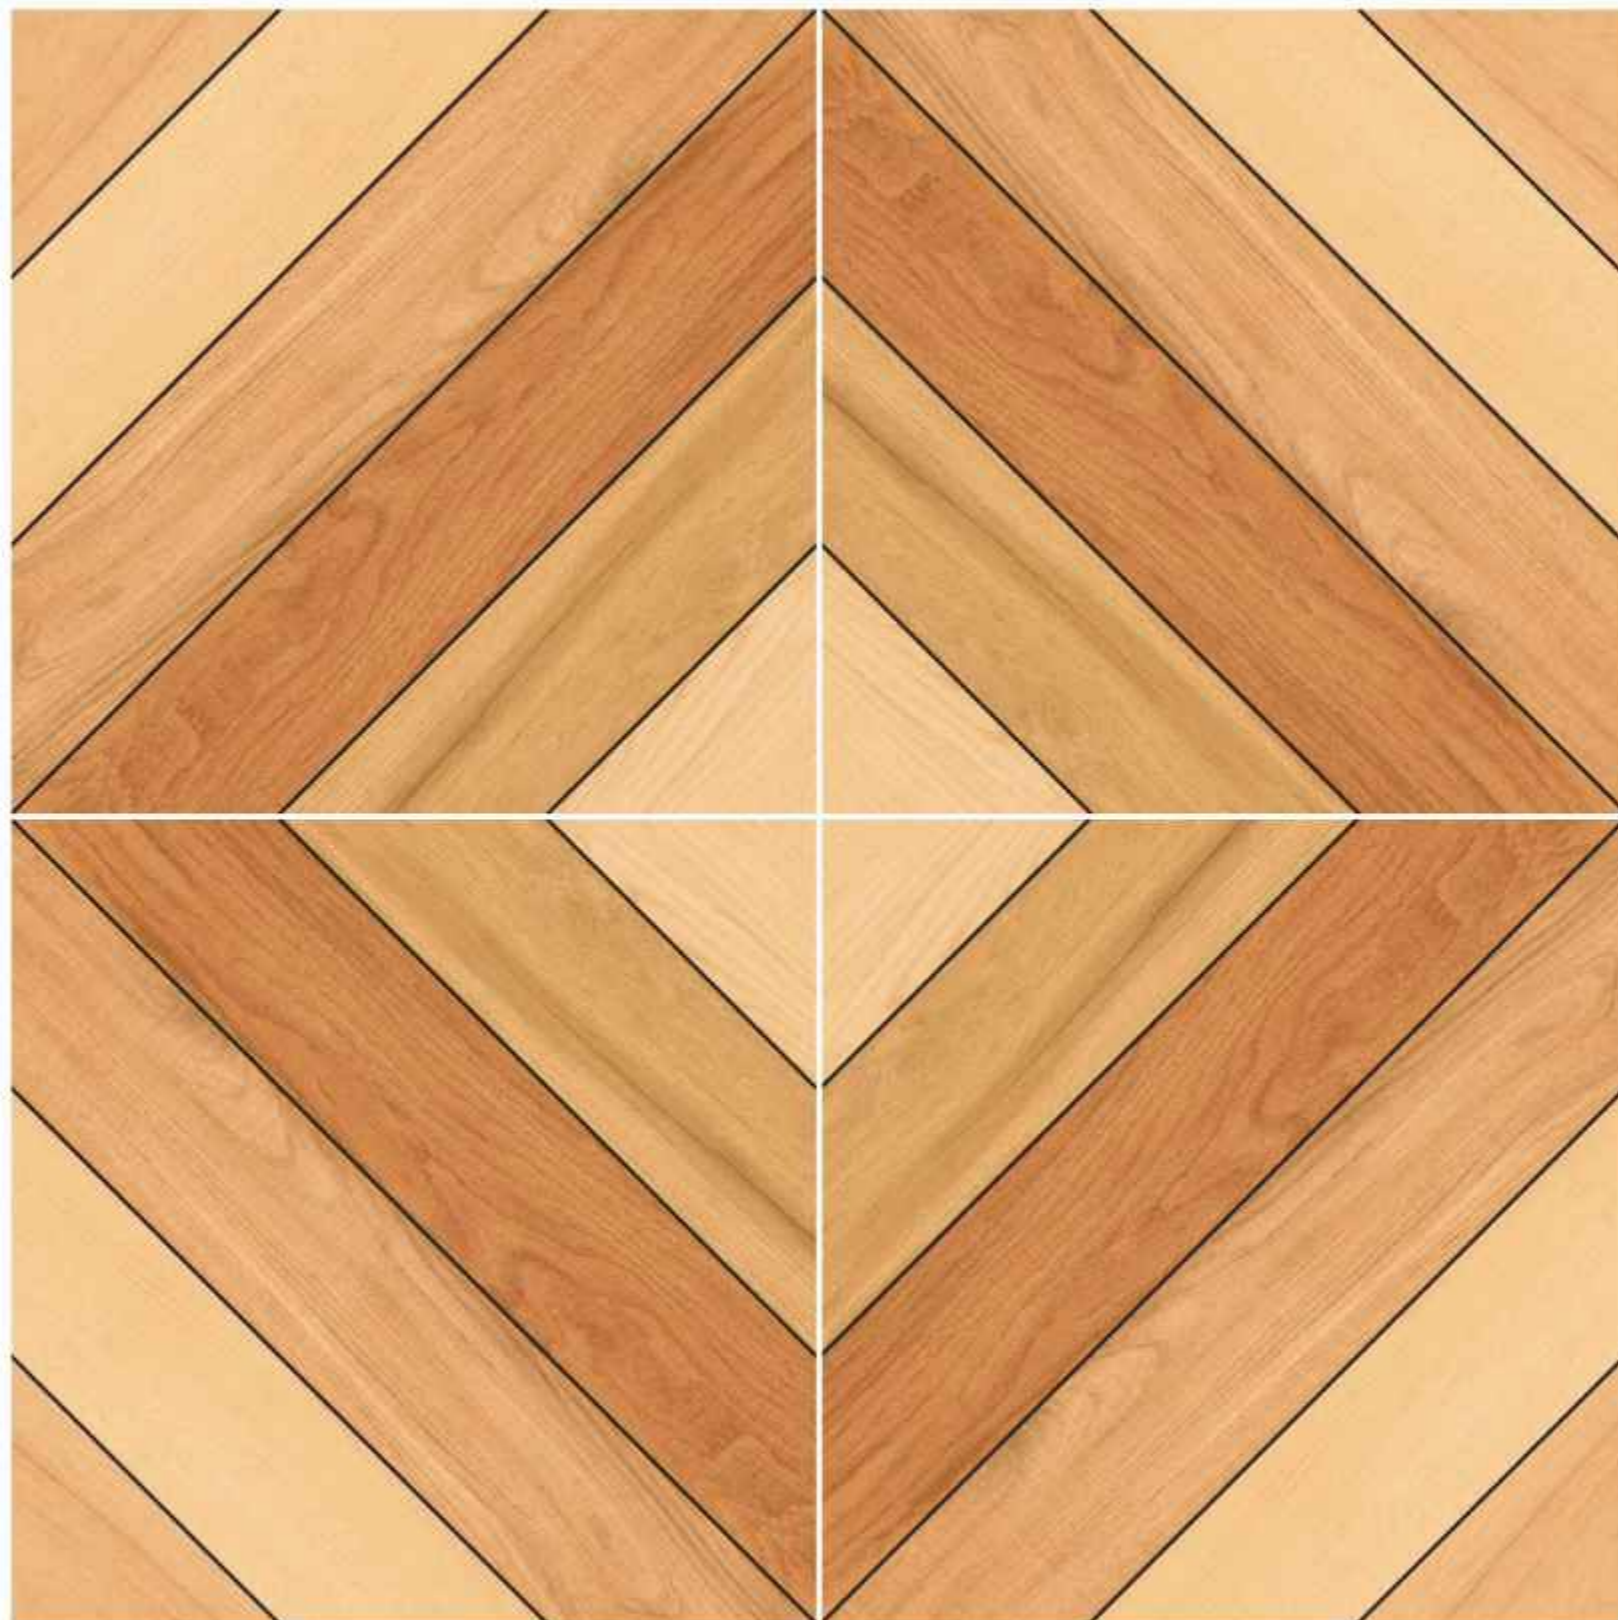

GOLD WOOD CROSS

HEAVY DUTY FLOOR & PARKING TILES 40x40cm 12mm THICKNESS

PLAIN PUNCH GRAYSCALE