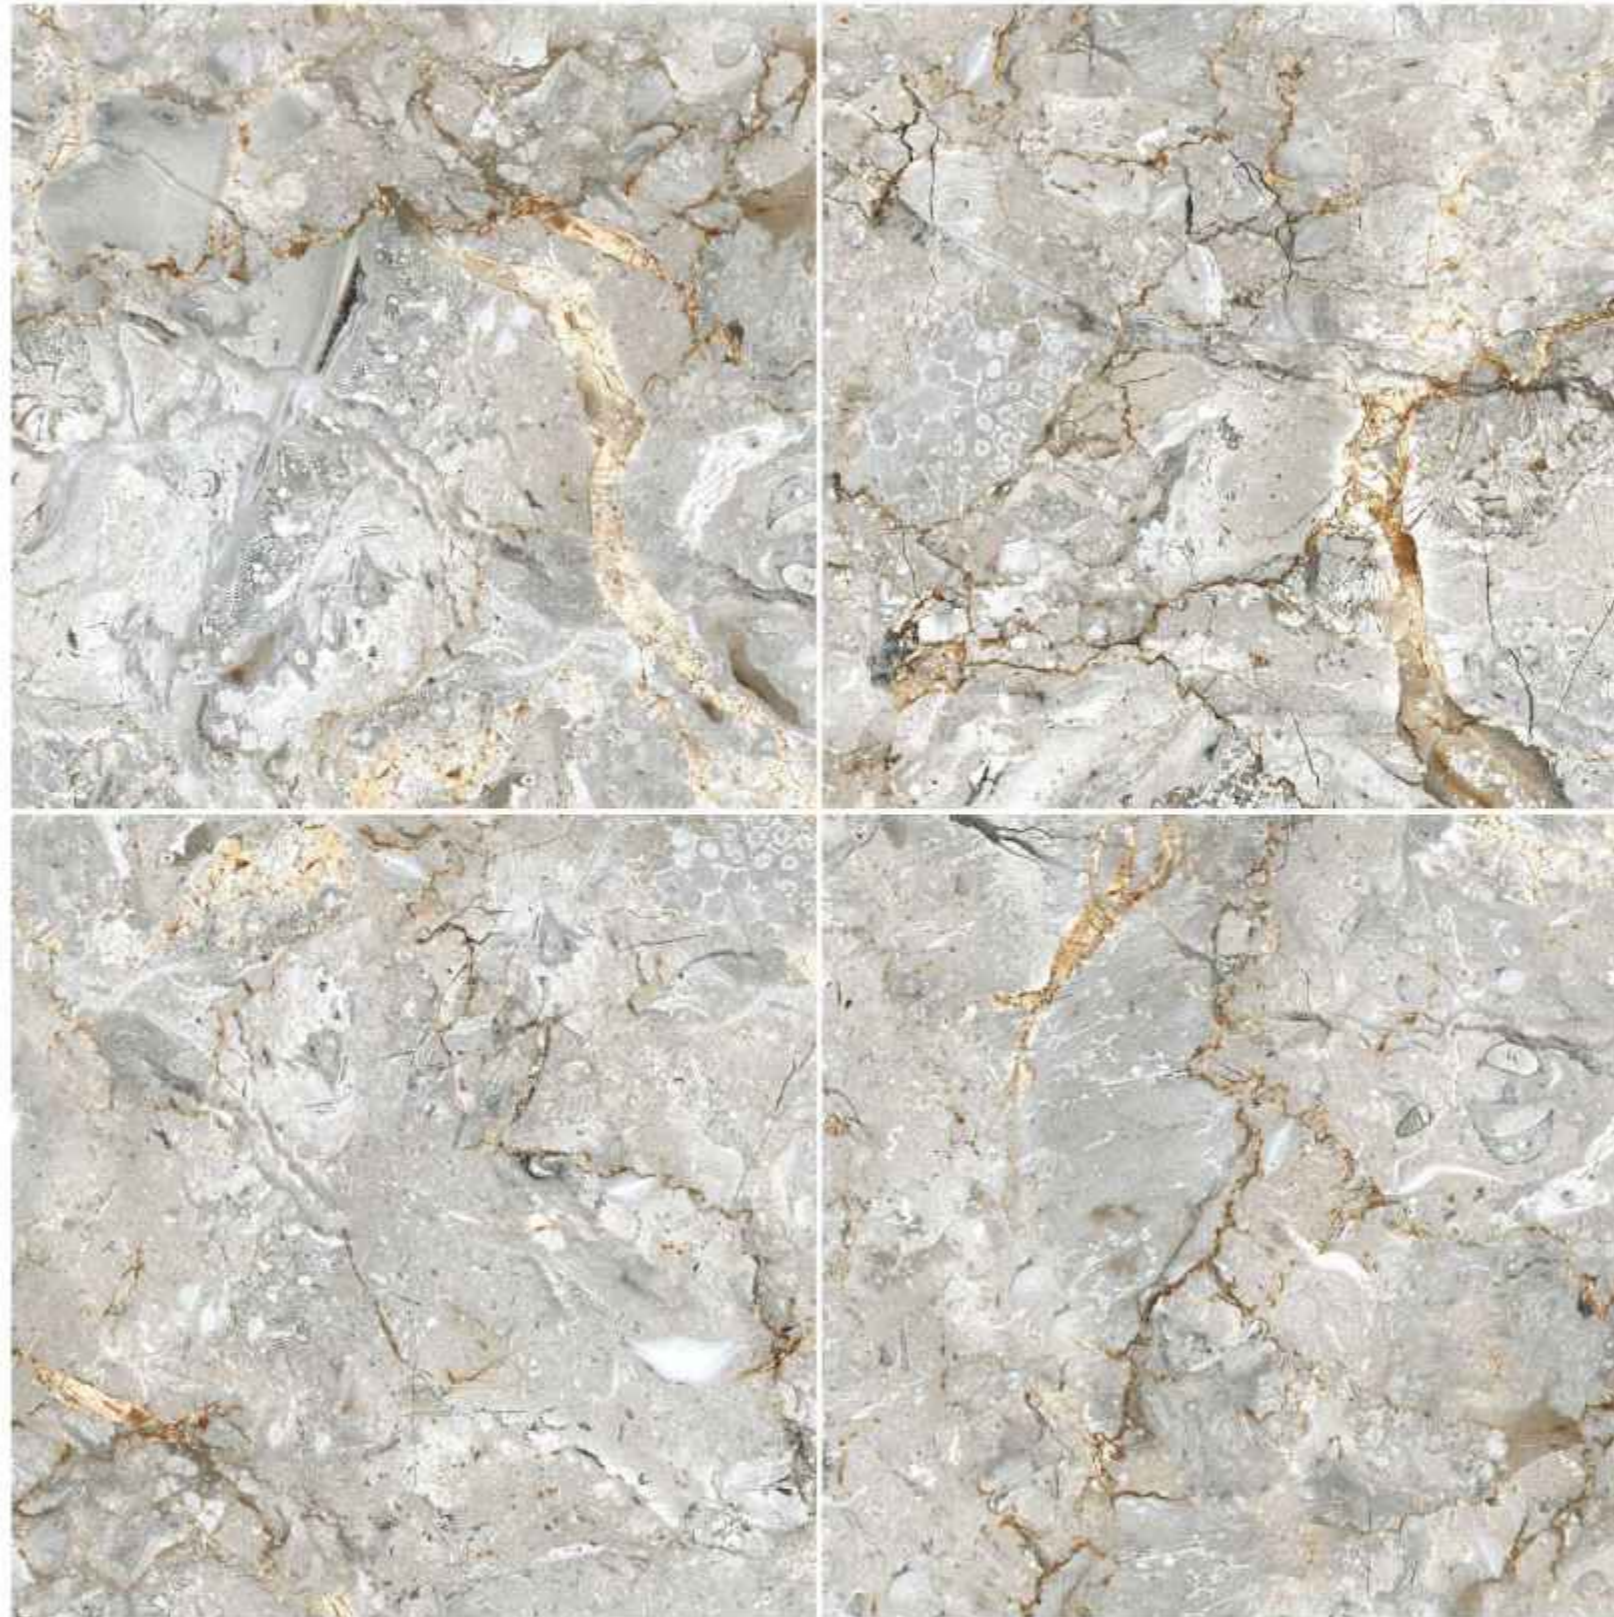

107

HEAVY DUTY FLOOR & PARKING TILES 40x40cm 12mm THICKNESS

PLAIN PUNCH GRAYSCALE