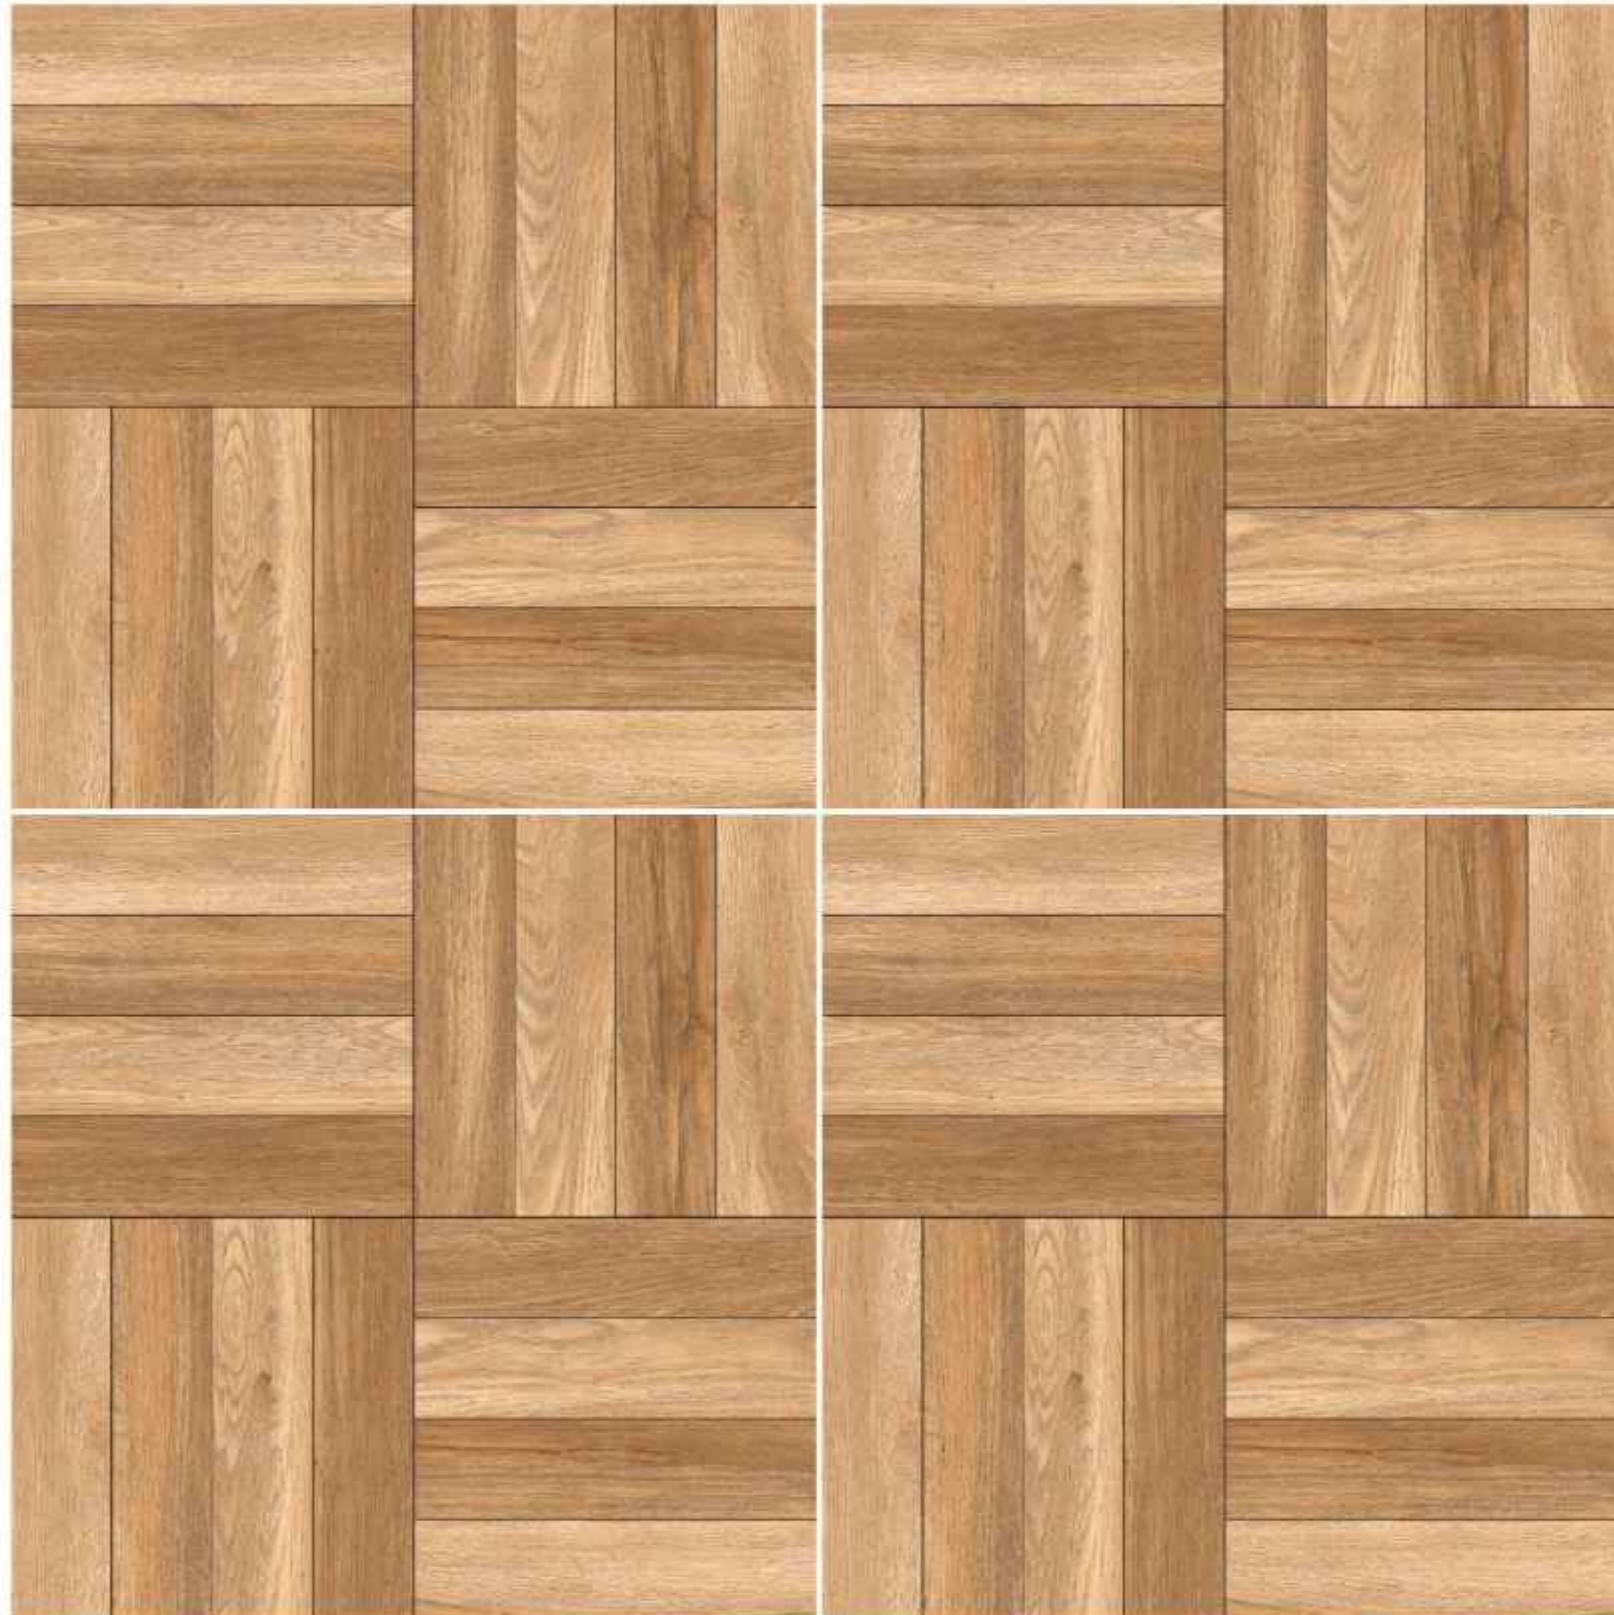

PLAIN PUNCH GRAYSCALE

BALSA WOOD BRICK

40x40 cm
12mm Thickness

PLAIN SURFACE

Formats 40x40cm
12mm thickness
available in anti slip.

BIANCO BROWN

HEAVY DUTY FLOOR & PARKING TILES 40x40cm 12mm THICKNESS

PLAIN PUNCH GRAYSCALE