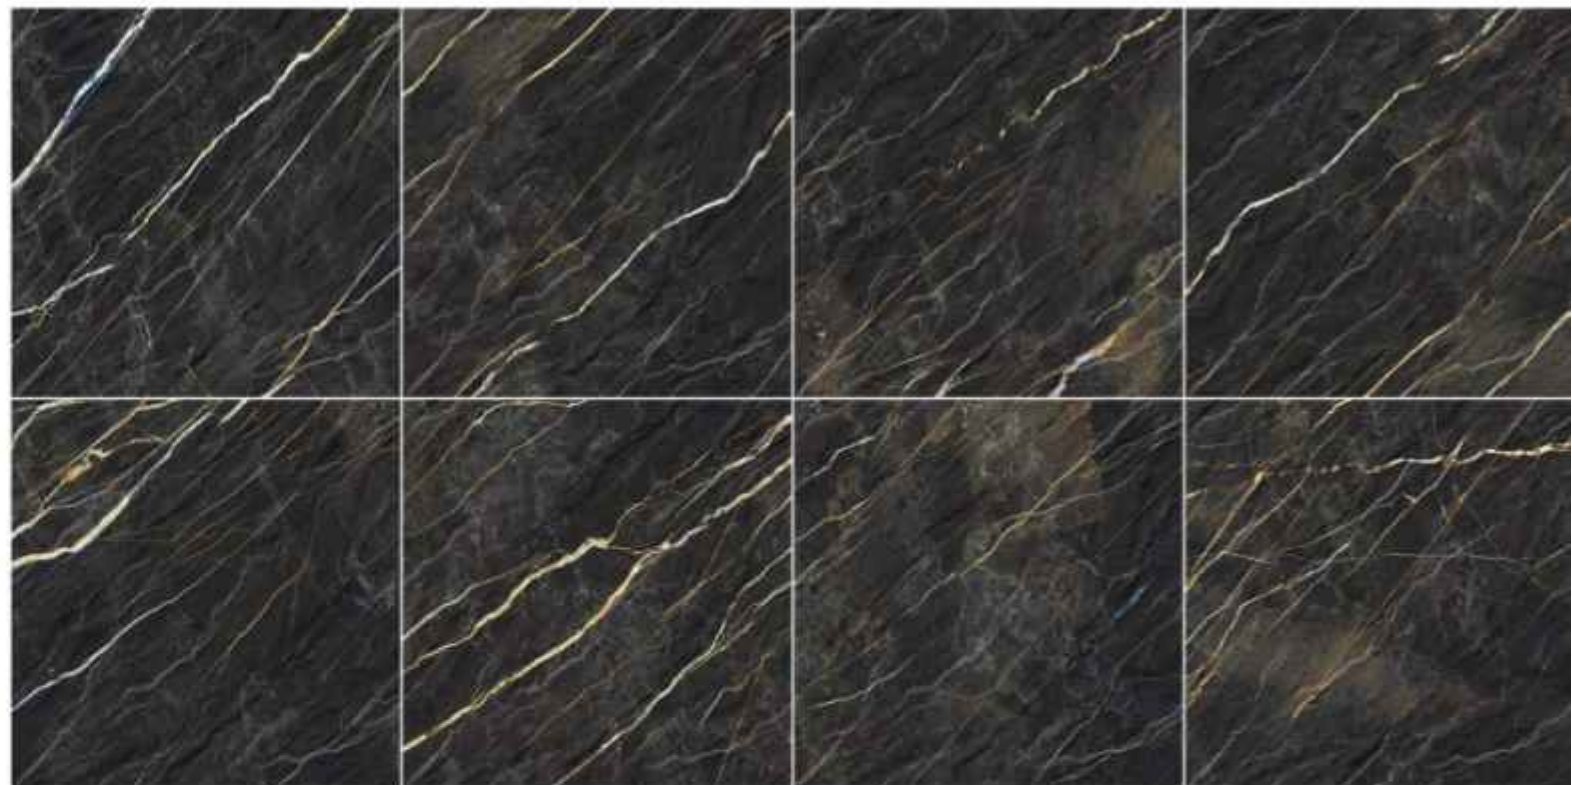

PORTORO GOLD - 8 FACE