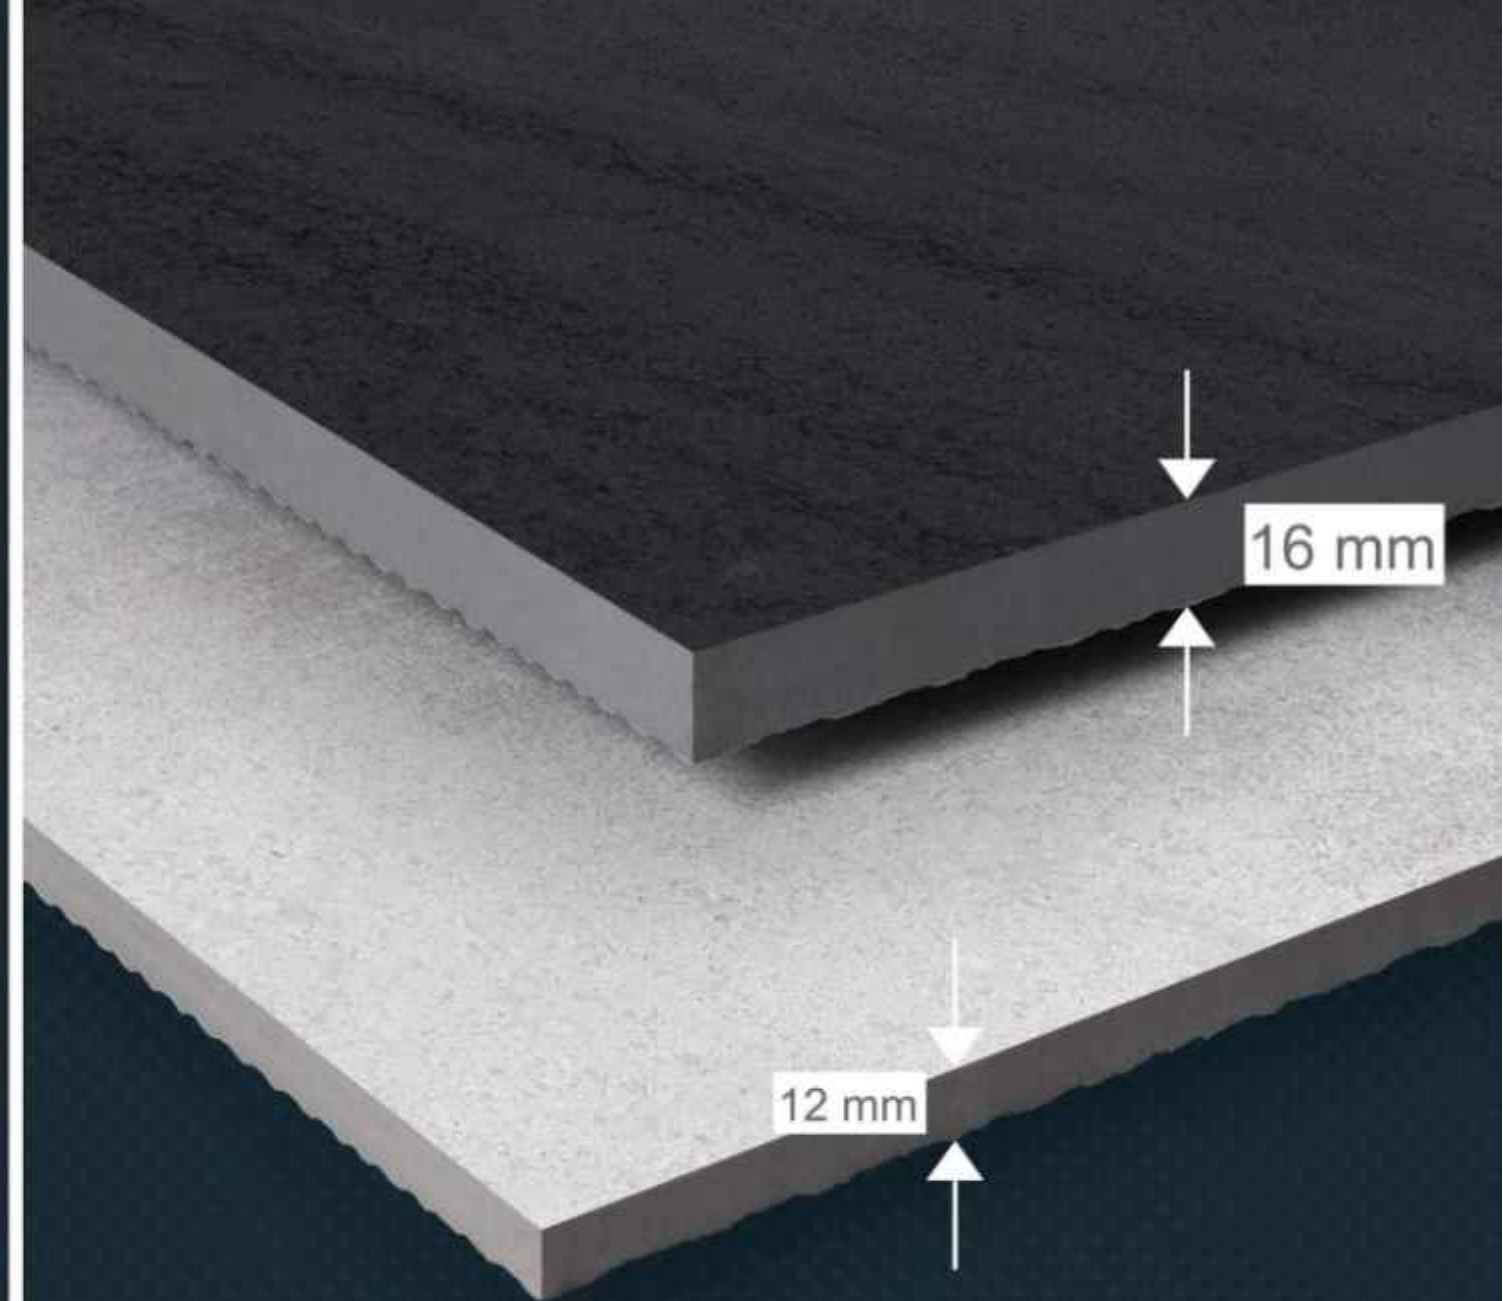

Flash Tiles

Flow finish

ONE OF THE OUTSTANDING PRODUCTS FROM OUR COMPANY. AN EXCLUSIVE LARGE-FORMAT FLOOR TILES WHICH HAS BEEN THOUGHT UP FOR THOSE SURFACES THAT LOOK FOR AN OPTICAL CONTINUITY AND GREATER SPACIOUSNES. WE PROVIDES ANY PROJECT WITH SOLUTIONS THROUGH ITS FOR FINISHED.