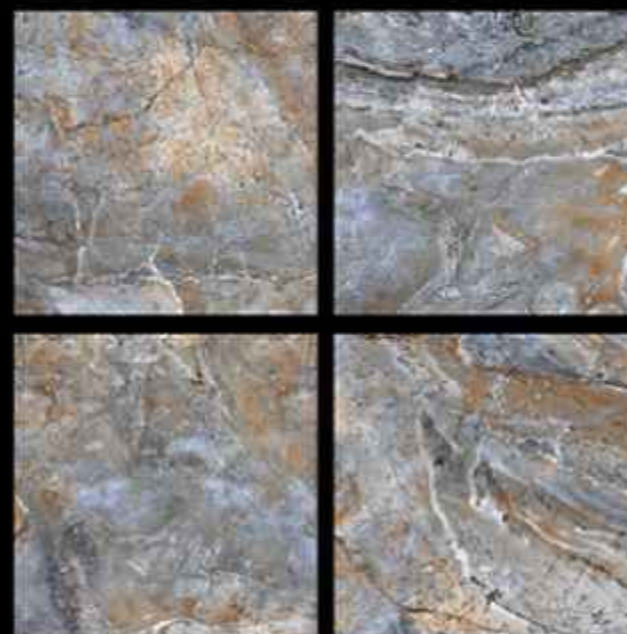

GVT | HIGH GLOSSY
PGVT | 600 x 600mm

12318 PICASO AZUL

- 100% Replacement for Italian Marble
- Water Absorption $\leq 0.5\%$
- Zero Maintenance
- Stain Class 5 Resistant
- Eco Friendly
- Divine Glossiness
- Fire Resistant
- Frost Resistant