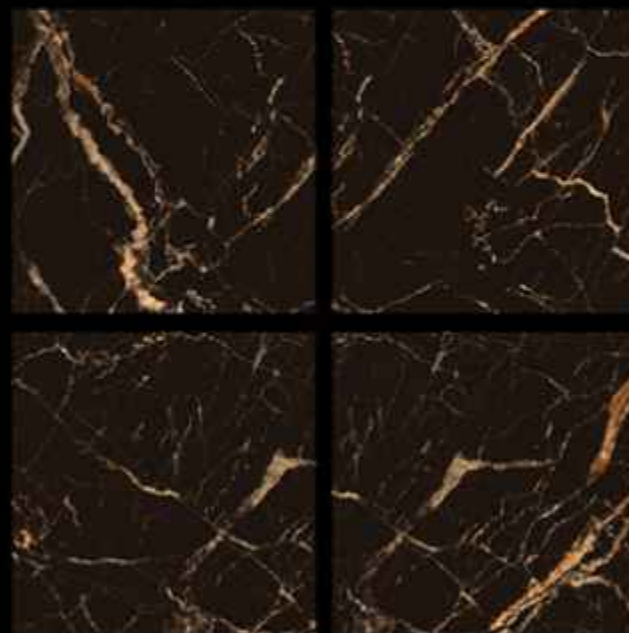

GVT | HIGH GLOSSY
PGVT | 600 x 600mm

6344 THOR NERO

- 100% Replacement for Italian Marble
- Water Absorption $\leq 0.5\%$
- Zero Maintenance
- Stain Class 5 Resistant
- Eco Friendly
- Divine Glossiness
- Fire Resistant
- Frost Resistant