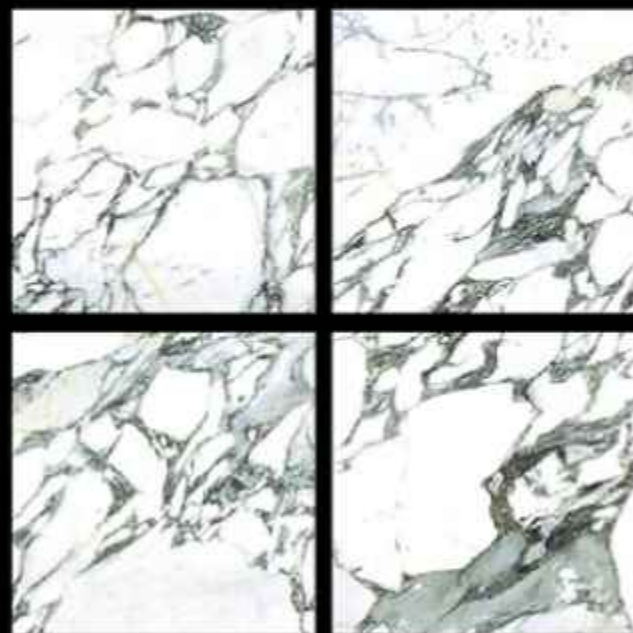

GVT | HIGH GLOSSY
PGVT | 600 x 600mm

M-114

- 100% Replacement for Italian Marble
- Water Absorption $\leq 0.5\%$
- Zero Maintenance
- Stain Class 5 Resistant
- Eco Friendly
- Divine Glossiness
- Fire Resistant
- Frost Resistant