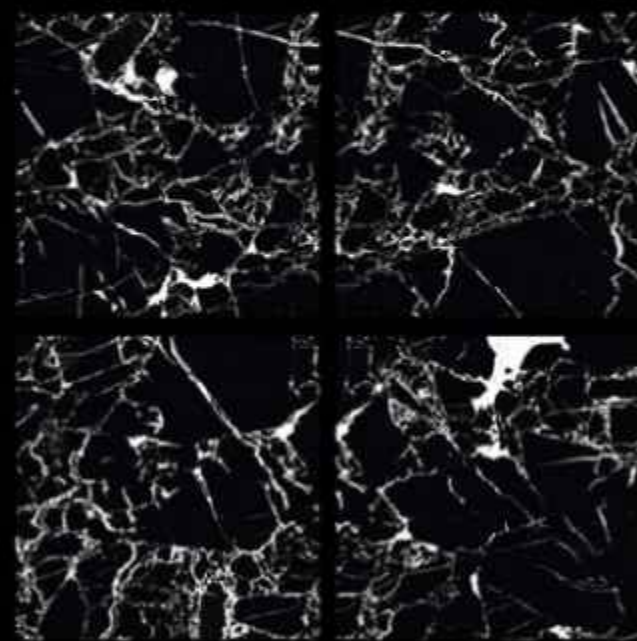

GVT | HIGH GLOSSY
PGVT | 600 x 600mm

6342 ITALIAN WHITE

- 100% Replacement for Italian Marble
- Water Absorption $\leq 0.5\%$
- Zero Maintenance
- Stain Class 5 Resistant
- Eco Friendly
- Divine Glossiness
- Fire Resistant
- Frost Resistant