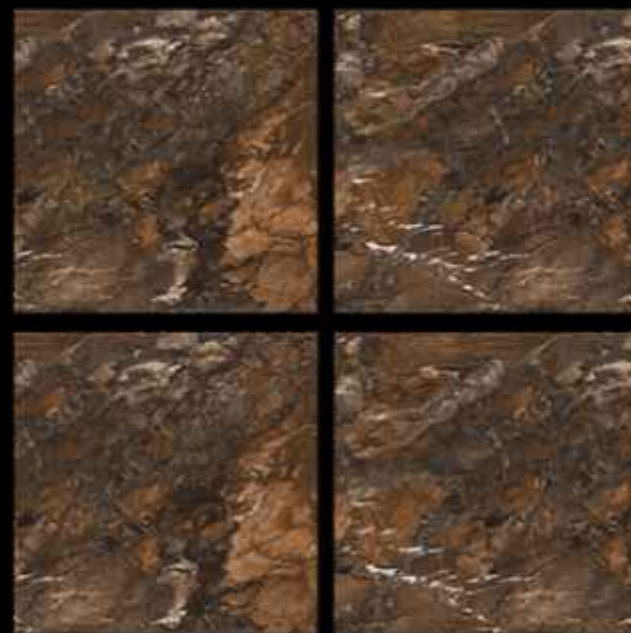

GVT | HIGH GLOSSY
PGVT | 600 x 600mm

6320-OPERA ROSS

- 100% Replacement for Italian Marble
- Water Absorption $\leq 0.5\%$
- Zero Maintenance
- Stain Class 5 Resistant
- Eco Friendly
- Divine Glossiness
- Fire Resistant
- Frost Resistant