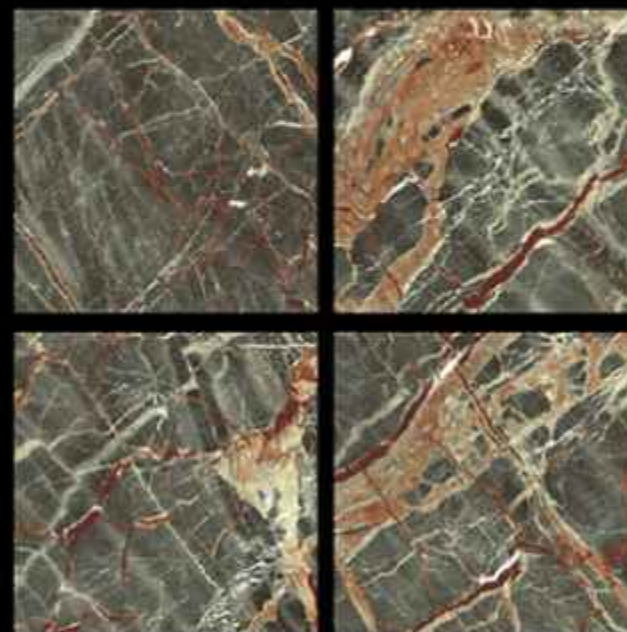

GVT | HIGH GLOSSY
PGVT | 600 x 600mm

12368

- 100% Replacement for Italian Marble
- Water Absorption $\leq 0.5\%$
- Zero Maintenance
- Stain Class 5 Resistant
- Eco Friendly
- Divine Glossiness
- Fire Resistant
- Frost Resistant