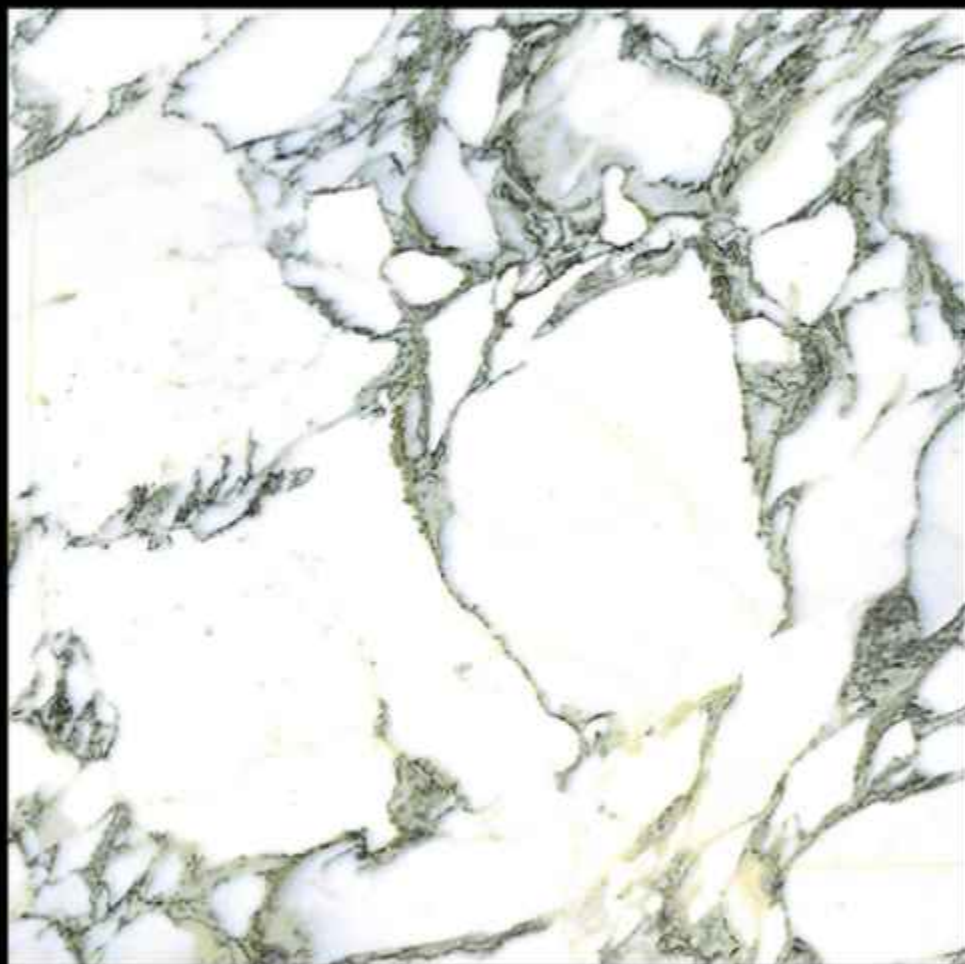

GVT | HIGH GLOSSY
PGVT | 600 x 600mm

M-114

- 100% Replacement for Italian Marble
- Water Absorption $\leq 0.5\%$
- Zero Maintenance
- Stain Class 5 Resistant
- Eco Friendly
- Divine Glossiness
- Fire Resistant
- Frost Resistant