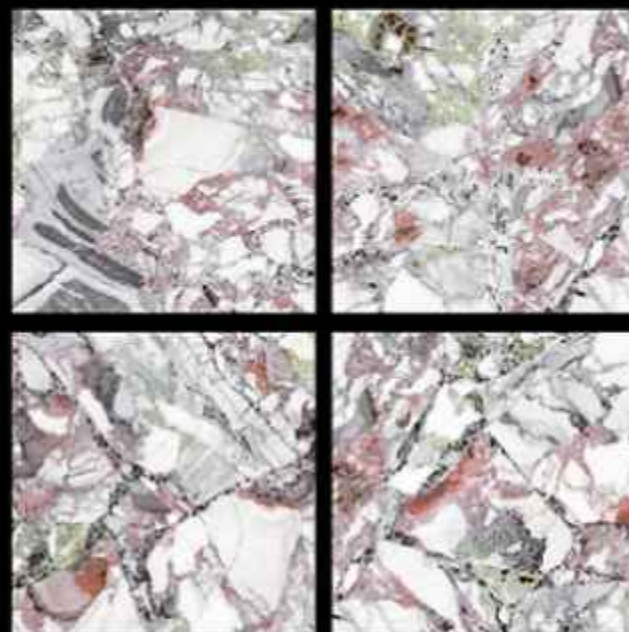

RANIBA

The Treasury of Royalty

GVT | **HIGH GLOSSY**
PGVT | **600 x 600mm**

GVT | HIGH GLOSSY
PGVT | 600 x 600mm

2101

-  100% Replacement for Italian Marble
-  Water Absorption $\leq 0.5\%$
-  Zero Maintenance
-  Stain Class 5 Resistant
-  Eco Friendly
-  Divine Glossiness
-  Fire Resistant
-  Frost Resistant