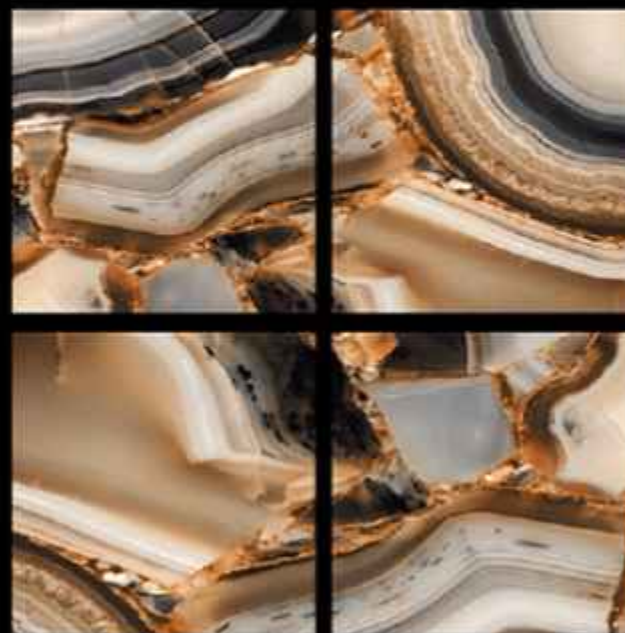

GVT | HIGH GLOSSY
PGVT | 600 x 600mm

M-118

- 100% Replacement for Italian Marble
- Water Absorption $\leq 0.5\%$
- Zero Maintenance
- Stain Class 5 Resistant
- Eco Friendly
- Divine Glossiness
- Fire Resistant
- Frost Resistant