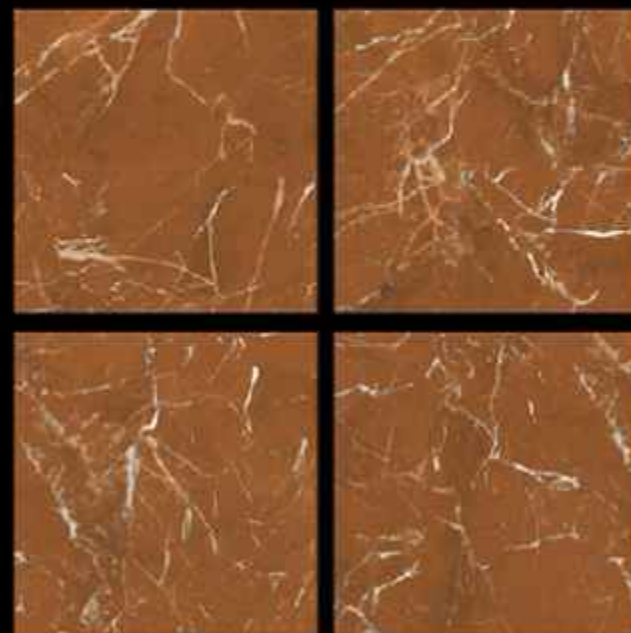

GVT | HIGH GLOSSY
PGVT | 600 x 600mm

12303 ROSSO RED

- 100% Replacement for Italian Marble
- Water Absorption $\leq 0.5\%$
- Zero Maintenance
- Stain Class 5 Resistant
- Eco Friendly
- Divine Glossiness
- Fire Resistant
- Frost Resistant