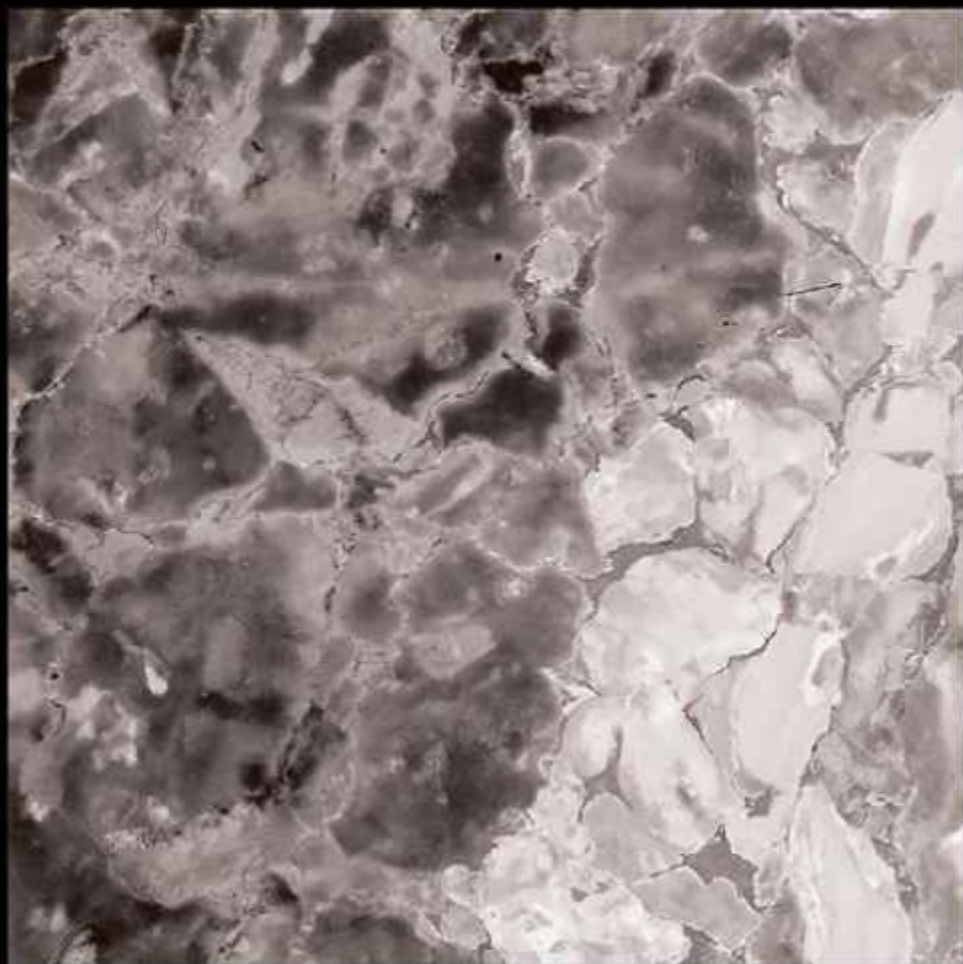

GVT | HIGH GLOSSY
PGVT | 600 x 600mm

M-111

- 100% Replacement for Italian Marble
- Water Absorption $\leq 0.5\%$
- Zero Maintenance
- Stain Class 5 Resistant
- Eco Friendly
- Divine Glossiness
- Fire Resistant
- Frost Resistant