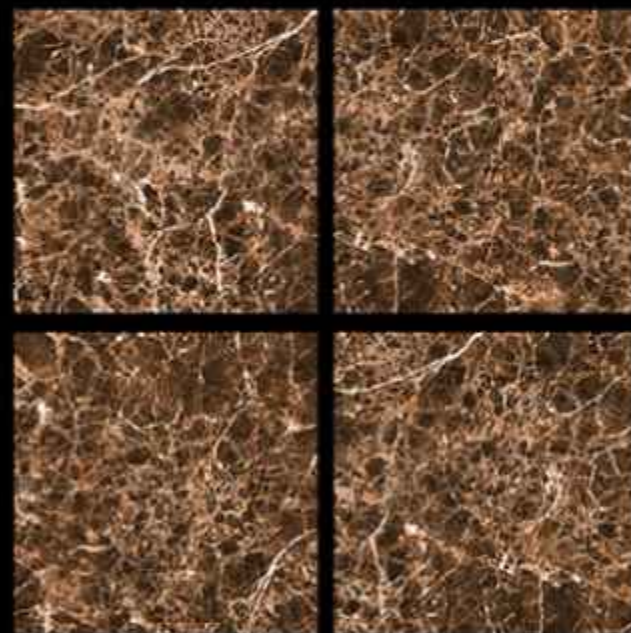

GVT | HIGH GLOSSY
PGVT | 600 x 600mm

6341 EMPERO BROWN

- 100% Replacement for Italian Marble
- Water Absorption $\leq 0.5\%$
- Zero Maintenance
- Stain Class 5 Resistant
- Eco Friendly
- Divine Glossiness
- Fire Resistant
- Frost Resistant