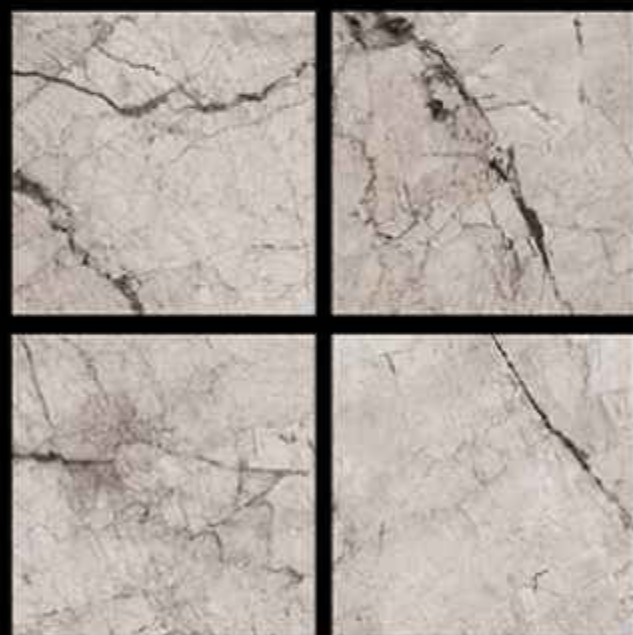

GVT | HIGH GLOSSY
PGVT | 600 x 600mm

12372

- 100% Replacement for Italian Marble
- Water Absorption $\leq 0.5\%$
- Zero Maintenance
- Stain Class 5 Resistant
- Eco Friendly
- Divine Glossiness
- Fire Resistant
- Frost Resistant