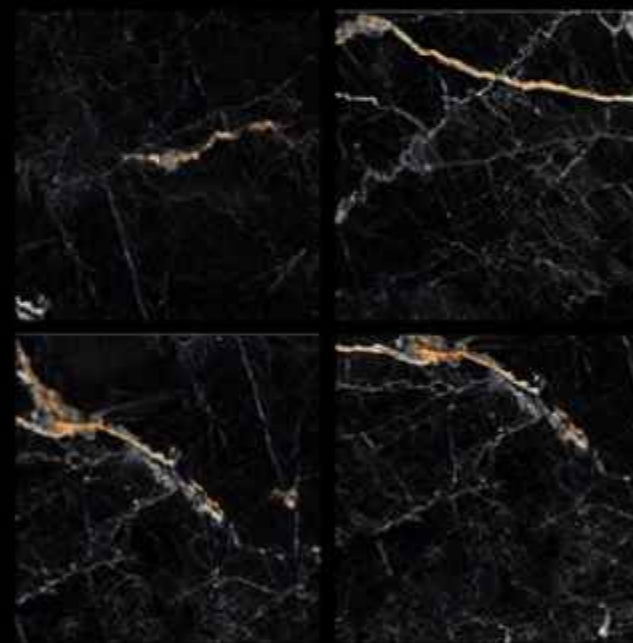

GVT | HIGH GLOSSY
PGVT | 600 x 600mm

DUSK 135 COSMIC BLACK

- 100% Replacement for Italian Marble
- Water Absorption $\leq 0.5\%$
- Zero Maintenance
- Stain Class 5 Resistant
- Eco Friendly
- Divine Glossiness
- Fire Resistant
- Frost Resistant