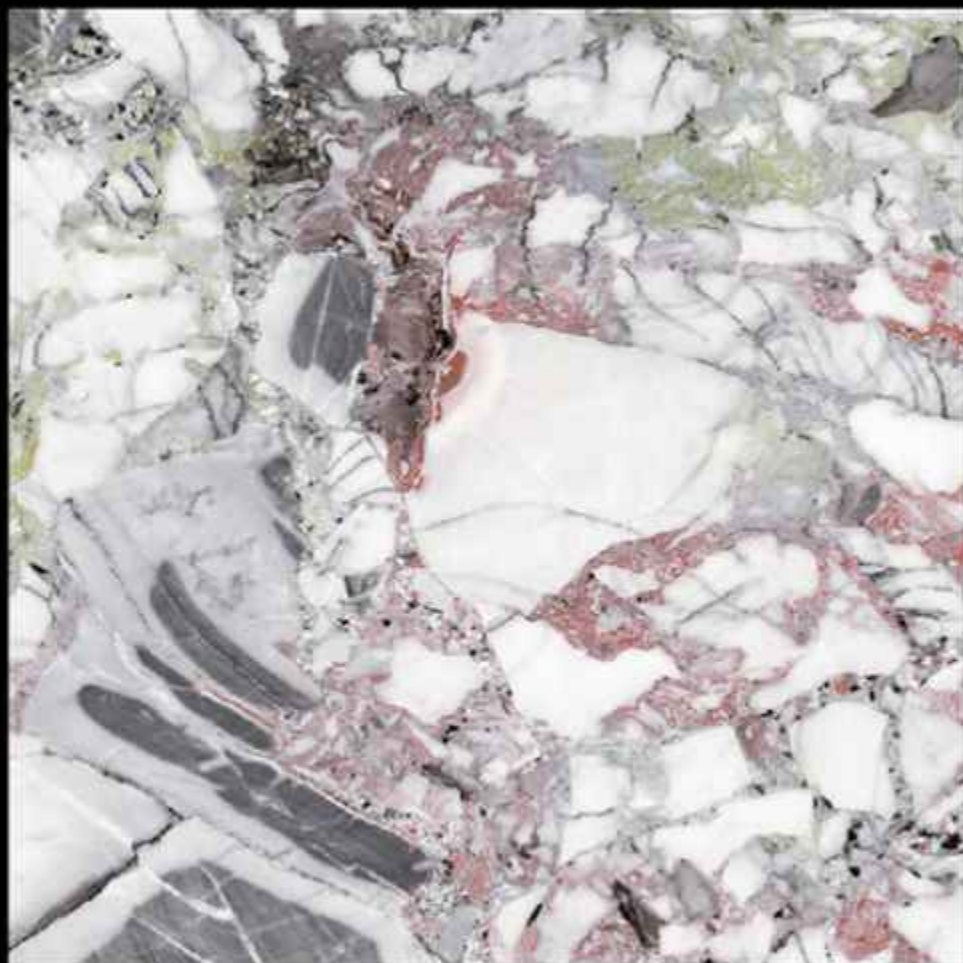

RANIBA

The Treasury of Royalty

GVT | **HIGH GLOSSY**
PGVT | **600 x 600mm**

GVT | HIGH GLOSSY
PGVT | 600 x 600mm

2101

-  100% Replacement for Italian Marble
-  Water Absorption $\leq 0.5\%$
-  Zero Maintenance
-  Stain Class 5 Resistant
-  Eco Friendly
-  Divine Glossiness
-  Fire Resistant
-  Frost Resistant