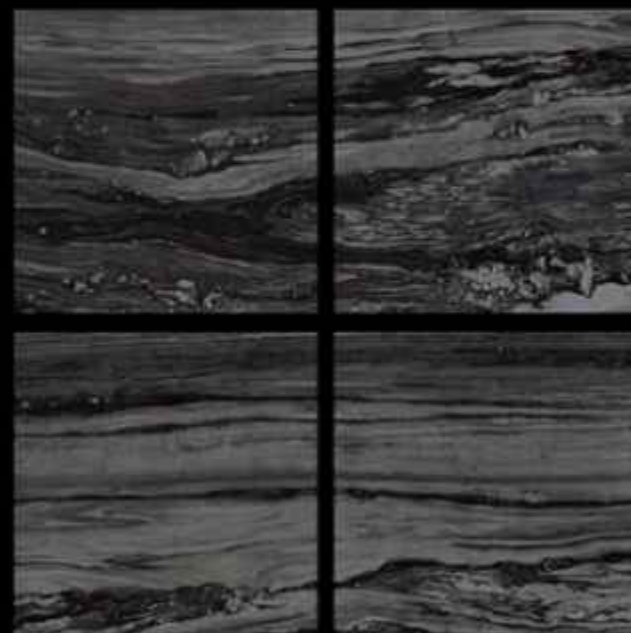

GVT | HIGH GLOSSY
PGVT | 600 x 600mm

12354 SAWANA NERO

- 100% Replacement for Italian Marble
- Water Absorption $\leq 0.5\%$
- Zero Maintenance
- Stain Class 5 Resistant
- Eco Friendly
- Divine Glossiness
- Fire Resistant
- Frost Resistant