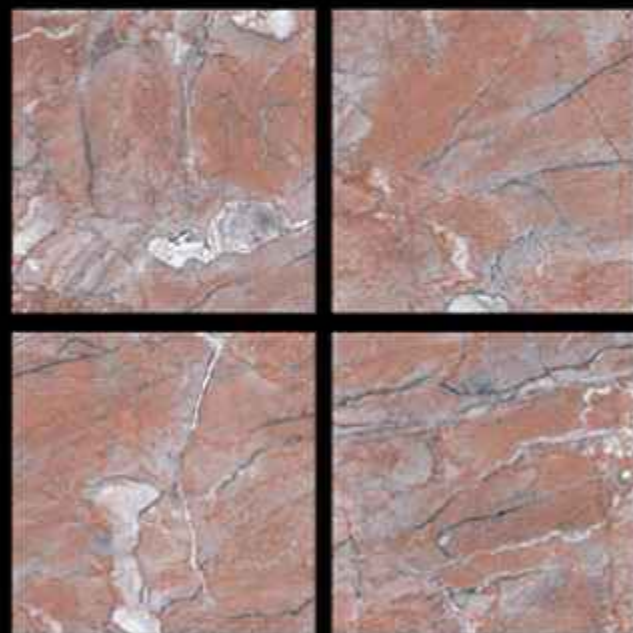

GVT | HIGH GLOSSY
PGVT | 600 x 600mm

M-120

- 100% Replacement for Italian Marble
- Water Absorption $\leq 0.5\%$
- Zero Maintenance
- Stain Class 5 Resistant
- Eco Friendly
- Divine Glossiness
- Fire Resistant
- Frost Resistant