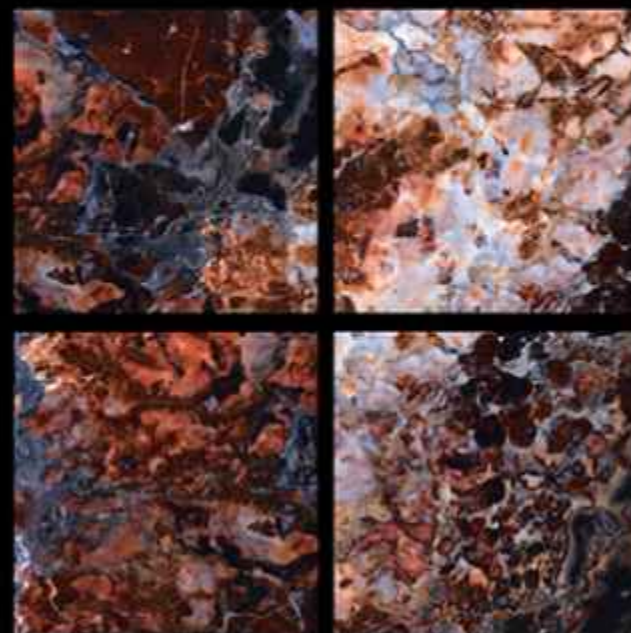

GVT | HIGH GLOSSY
PGVT | 600 x 600mm

M-110

- 100% Replacement for Italian Marble
- Water Absorption $\leq 0.5\%$
- Zero Maintenance
- Stain Class 5 Resistant
- Eco Friendly
- Divine Glossiness
- Fire Resistant
- Frost Resistant