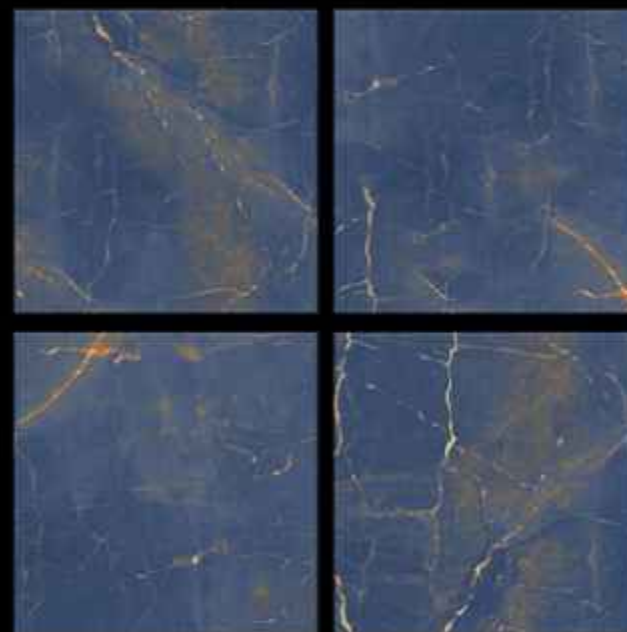

GVT | HIGH GLOSSY
PGVT | 600 x 600mm

12321 HELMER BLUE

- 100% Replacement for Italian Marble
- Water Absorption $\leq 0.5\%$
- Zero Maintenance
- Stain Class 5 Resistant
- Eco Friendly
- Divine Glossiness
- Fire Resistant
- Frost Resistant