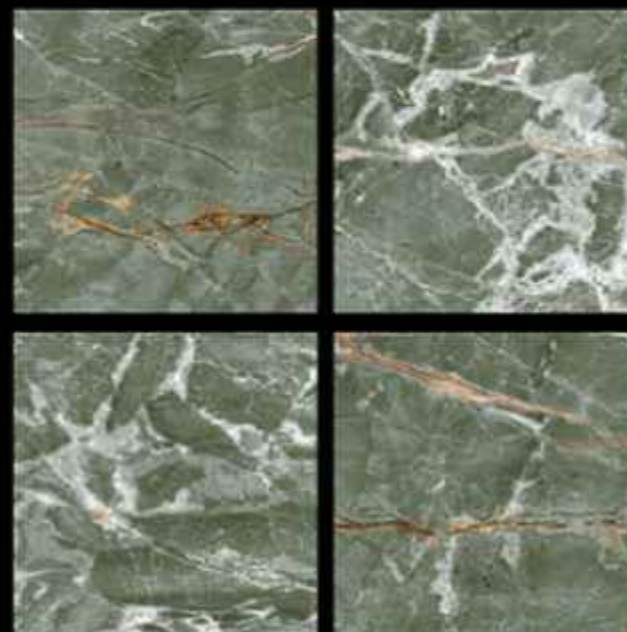

GVT | HIGH GLOSSY
PGVT | 600 x 600mm

M-127 SEQUOIA GREEN

- 100% Replacement for Italian Marble
- Water Absorption $\leq 0.5\%$
- Zero Maintenance
- Stain Class 5 Resistant
- Eco Friendly
- Divine Glossiness
- Fire Resistant
- Frost Resistant