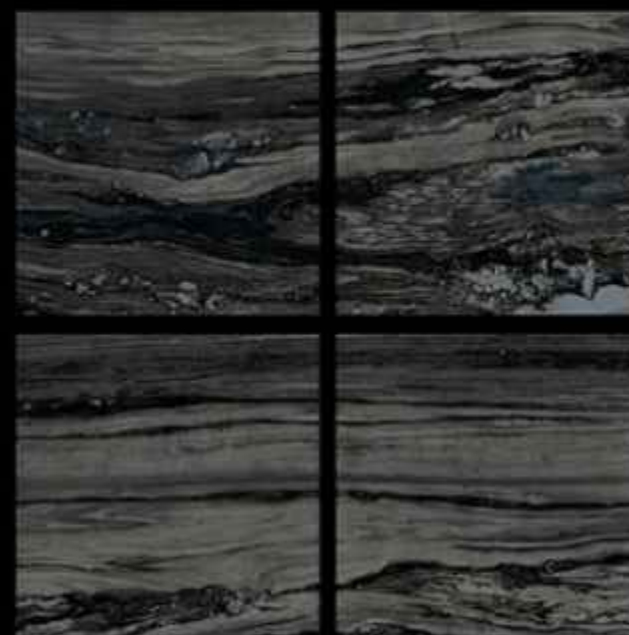

GVT | HIGH GLOSSY
PGVT | 600 x 600mm

12396 SAWANA

- 100% Replacement for Italian Marble
- Water Absorption $\leq 0.5\%$
- Zero Maintenance
- Stain Class 5 Resistant
- Eco Friendly
- Divine Glossiness
- Fire Resistant
- Frost Resistant