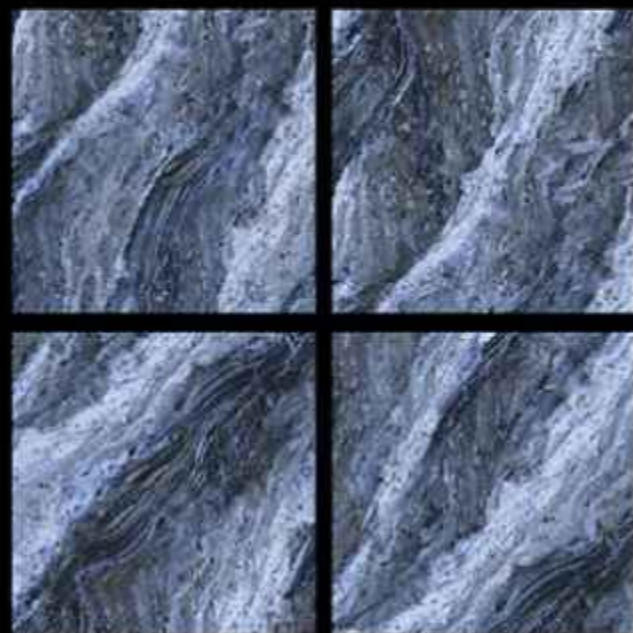

GVT | HIGH GLOSSY
PGVT | 600 x 600mm

6343 MANILA BLUE

- 100% Replacement for Italian Marble
- Water Absorption $\leq 0.5\%$
- Zero Maintenance
- Stain Class 5 Resistant
- Eco Friendly
- Divine Glossiness
- Fire Resistant
- Frost Resistant