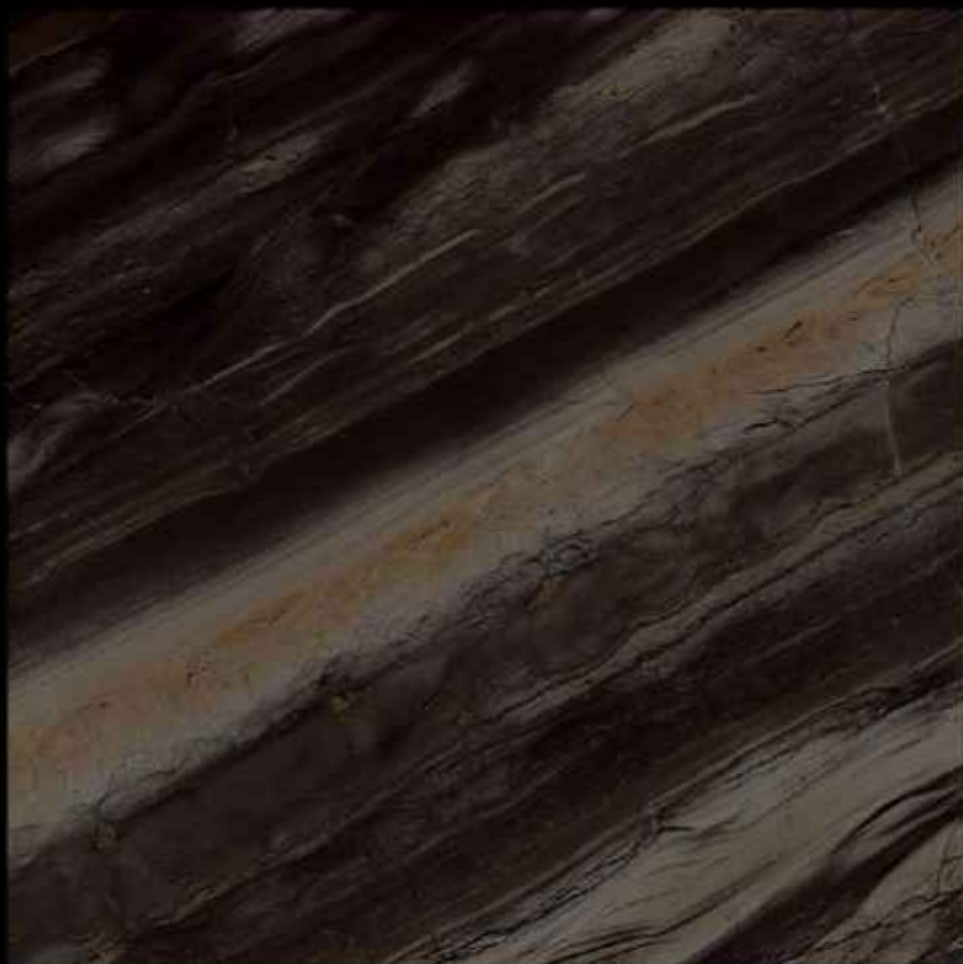

GVT | HIGH GLOSSY
PGVT | 600 x 600mm

M-133 BRAZILIAN BLACK

- 100% Replacement for Italian Marble
- Water Absorption $\leq 0.5\%$
- Zero Maintenance
- Stain Class 5 Resistant
- Eco Friendly
- Divine Glossiness
- Fire Resistant
- Frost Resistant