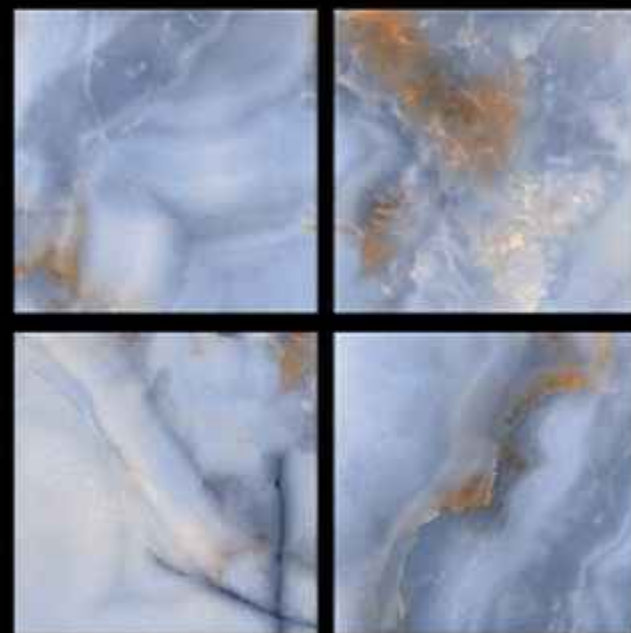

GVT | HIGH GLOSSY
PGVT | 600 x 600mm

M-105

- 100% Replacement for Italian Marble
- Water Absorption $\leq 0.5\%$
- Zero Maintenance
- Stain Class 5 Resistant
- Eco Friendly
- Divine Glossiness
- Fire Resistant
- Frost Resistant