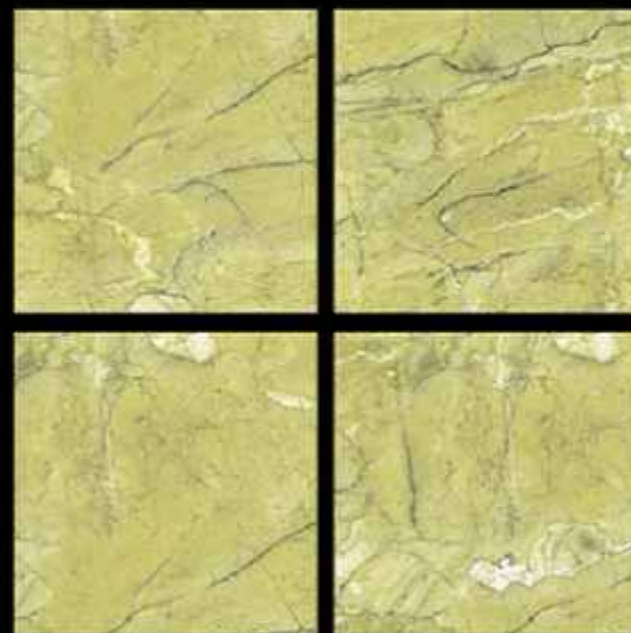

GVT | HIGH GLOSSY
PGVT | 600 x 600mm

M-119

- 100% Replacement for Italian Marble
- Water Absorption $\leq 0.5\%$
- Zero Maintenance
- Stain Class 5 Resistant
- Eco Friendly
- Divine Glossiness
- Fire Resistant
- Frost Resistant