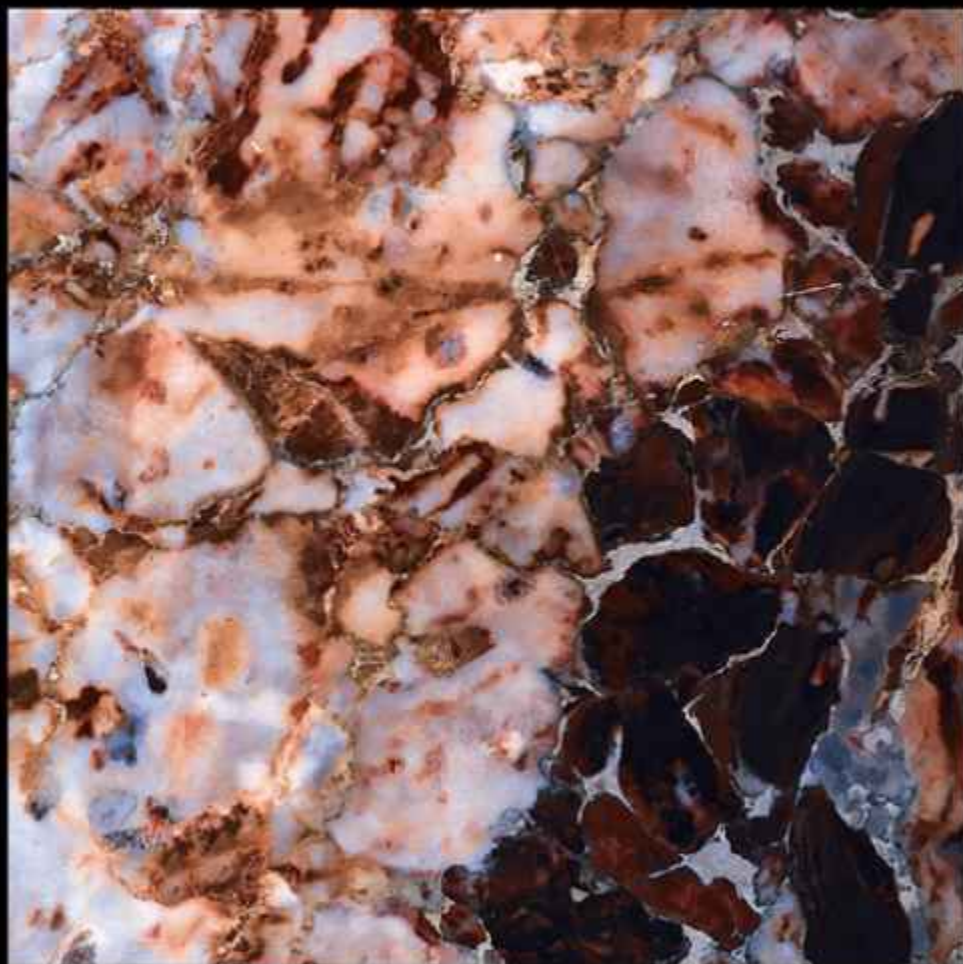

GVT | HIGH GLOSSY
PGVT | 600 x 600mm

M-110

- 100% Replacement for Italian Marble
- Water Absorption $\leq 0.5\%$
- Zero Maintenance
- Stain Class 5 Resistant
- Eco Friendly
- Divine Glossiness
- Fire Resistant
- Frost Resistant