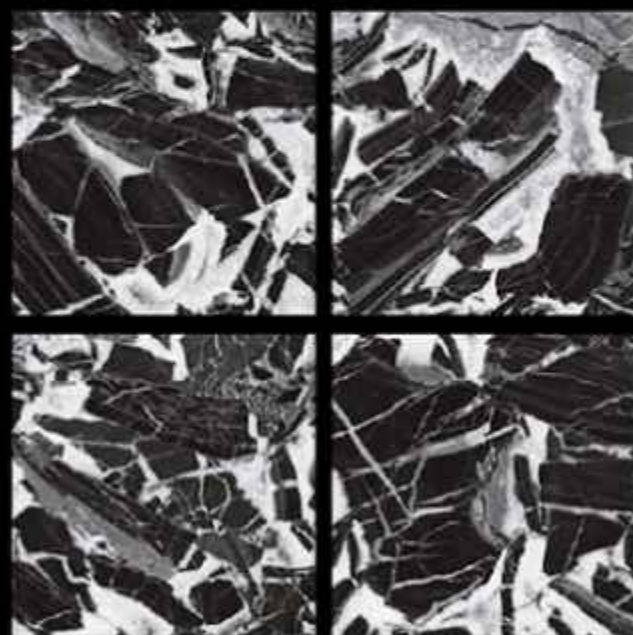

GVT | HIGH GLOSSY
PGVT | 600 x 600mm

6334 MARMOL STONE

- 100% Replacement for Italian Marble
- Water Absorption $\leq 0.5\%$
- Zero Maintenance
- Stain Class 5 Resistant
- Eco Friendly
- Divine Glossiness
- Fire Resistant
- Frost Resistant