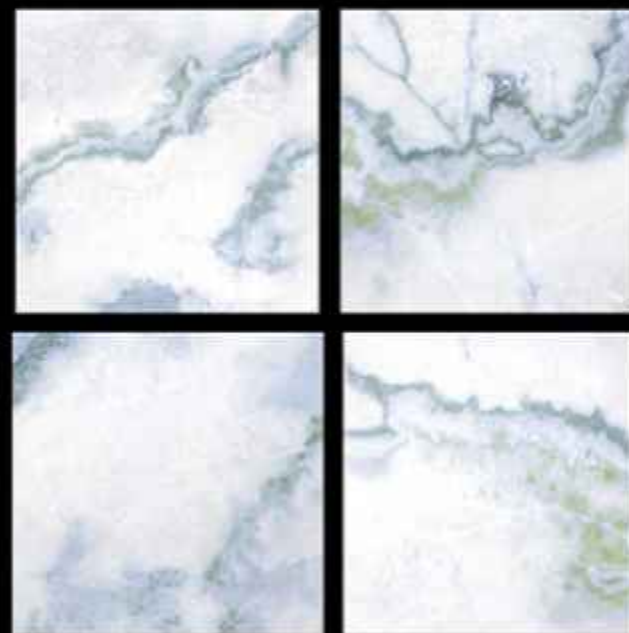

GVT | HIGH GLOSSY
PGVT | 600 x 600mm

M-103 MIRAGE AZUL

- 100% Replacement for Italian Marble
- Water Absorption $\leq 0.5\%$
- Zero Maintenance
- Stain Class 5 Resistant
- Eco Friendly
- Divine Glossiness
- Fire Resistant
- Frost Resistant