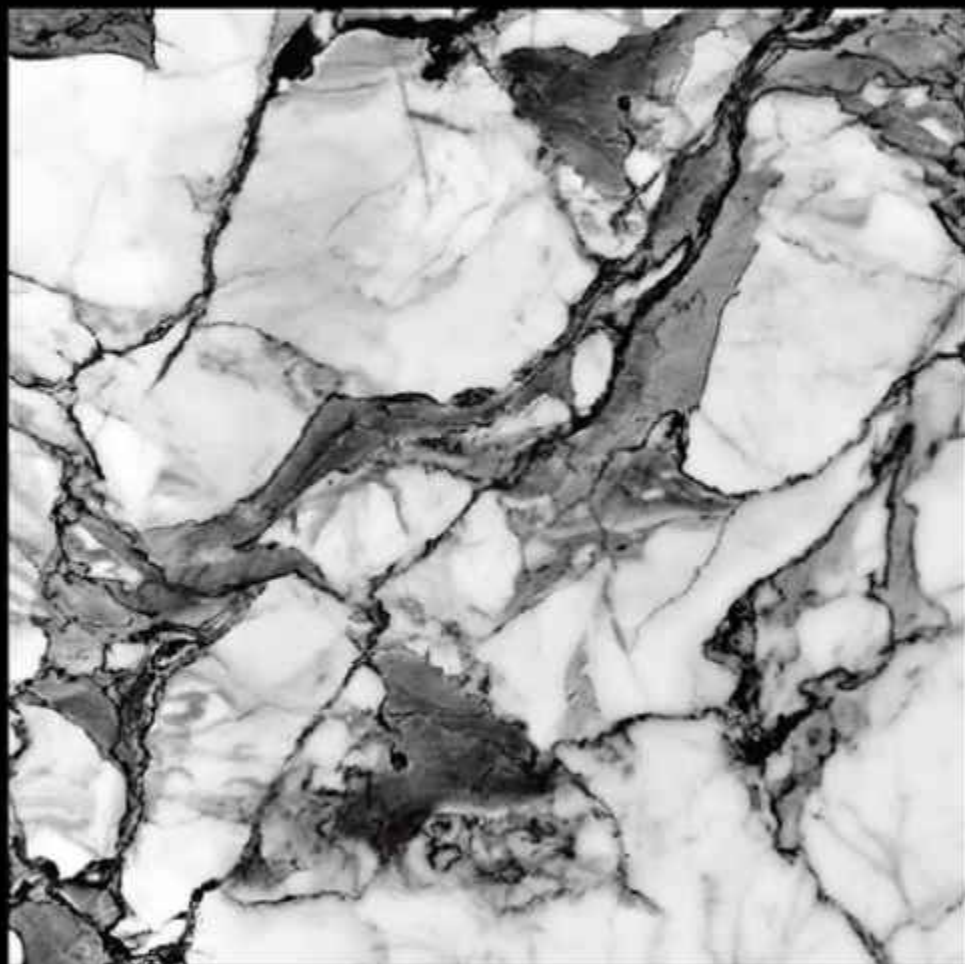

GVT | HIGH GLOSSY
PGVT | 600 x 600mm

12371

- 100% Replacement for Italian Marble
- Water Absorption $\leq 0.5\%$
- Zero Maintenance
- Stain Class 5 Resistant
- Eco Friendly
- Divine Glossiness
- Fire Resistant
- Frost Resistant