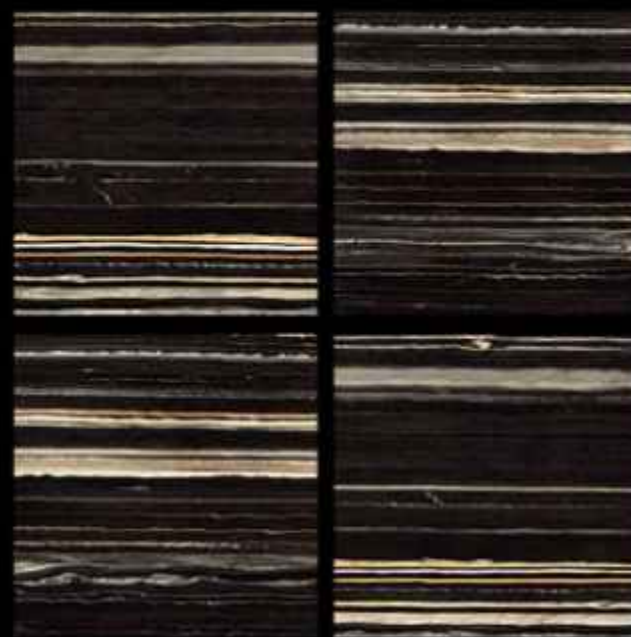

GVT | HIGH GLOSSY
PGVT | 600 x 600mm

DUSK 104 BLACK LINER

- 100% Replacement for Italian Marble
- Water Absorption $\leq 0.5\%$
- Zero Maintenance
- Stain Class 5 Resistant
- Eco Friendly
- Divine Glossiness
- Fire Resistant
- Frost Resistant