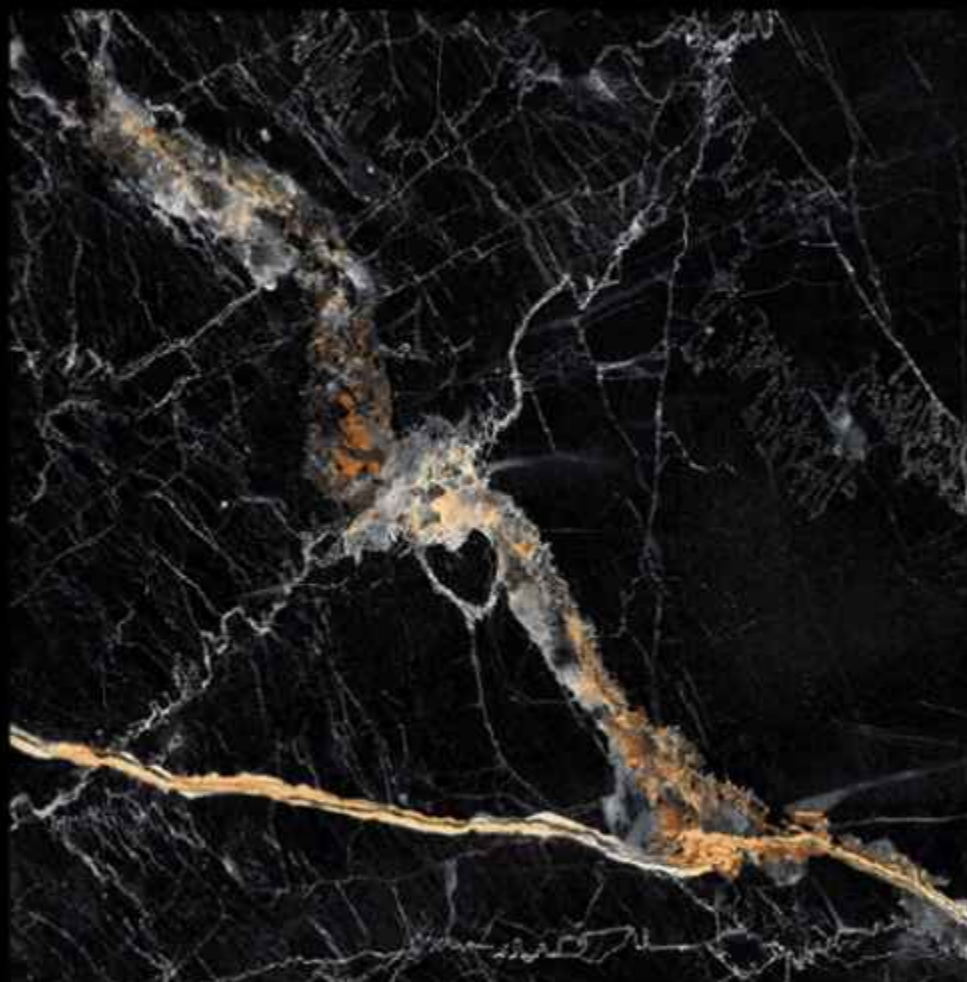

GVT | HIGH GLOSSY
PGVT | 600 x 600mm

DUSK 135 COSMIC BLACK

- 100% Replacement for Italian Marble
- Water Absorption $\leq 0.5\%$
- Zero Maintenance
- Stain Class 5 Resistant
- Eco Friendly
- Divine Glossiness
- Fire Resistant
- Frost Resistant