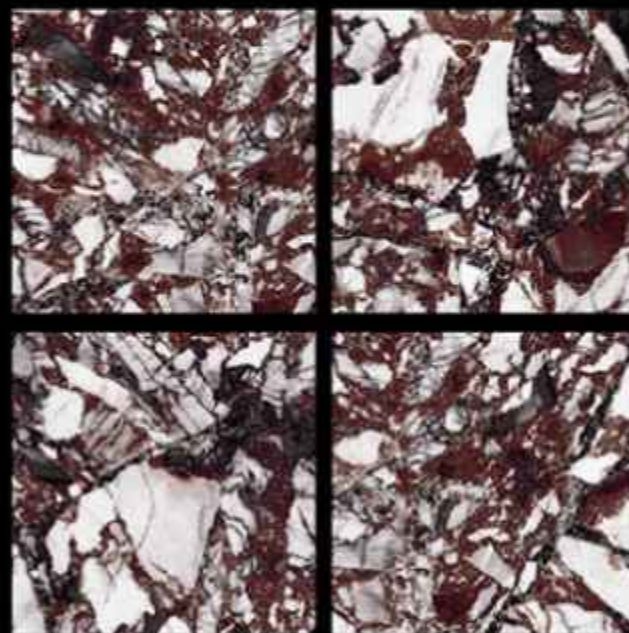

GVT | HIGH GLOSSY
PGVT | 600 x 600mm

M-113

- 100% Replacement for Italian Marble
- Water Absorption $\leq 0.5\%$
- Zero Maintenance
- Stain Class 5 Resistant
- Eco Friendly
- Divine Glossiness
- Fire Resistant
- Frost Resistant