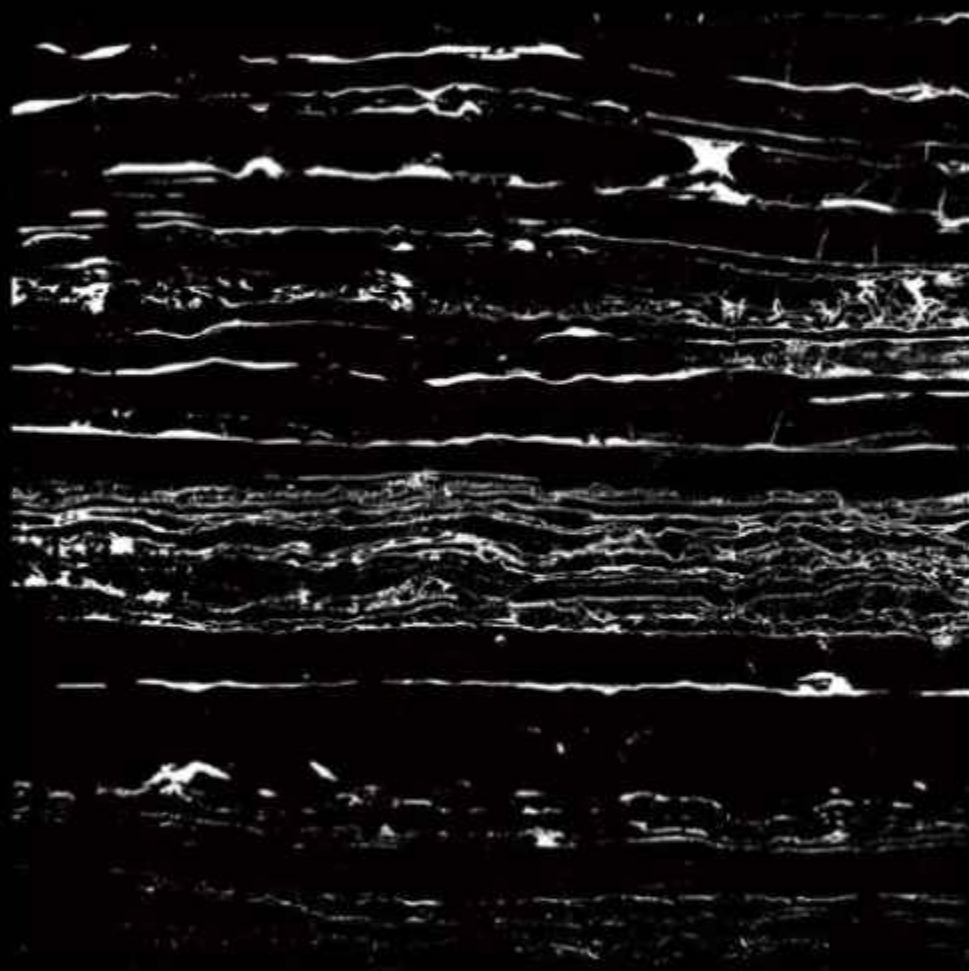

GVT | HIGH GLOSSY
PGVT | 600 x 600mm

DUSK 120 LIGNITE BLACK

- 100% Replacement for Italian Marble
- Water Absorption $\leq 0.5\%$
- Zero Maintenance
- Stain Class 5 Resistant
- Eco Friendly
- Divine Glossiness
- Fire Resistant
- Frost Resistant