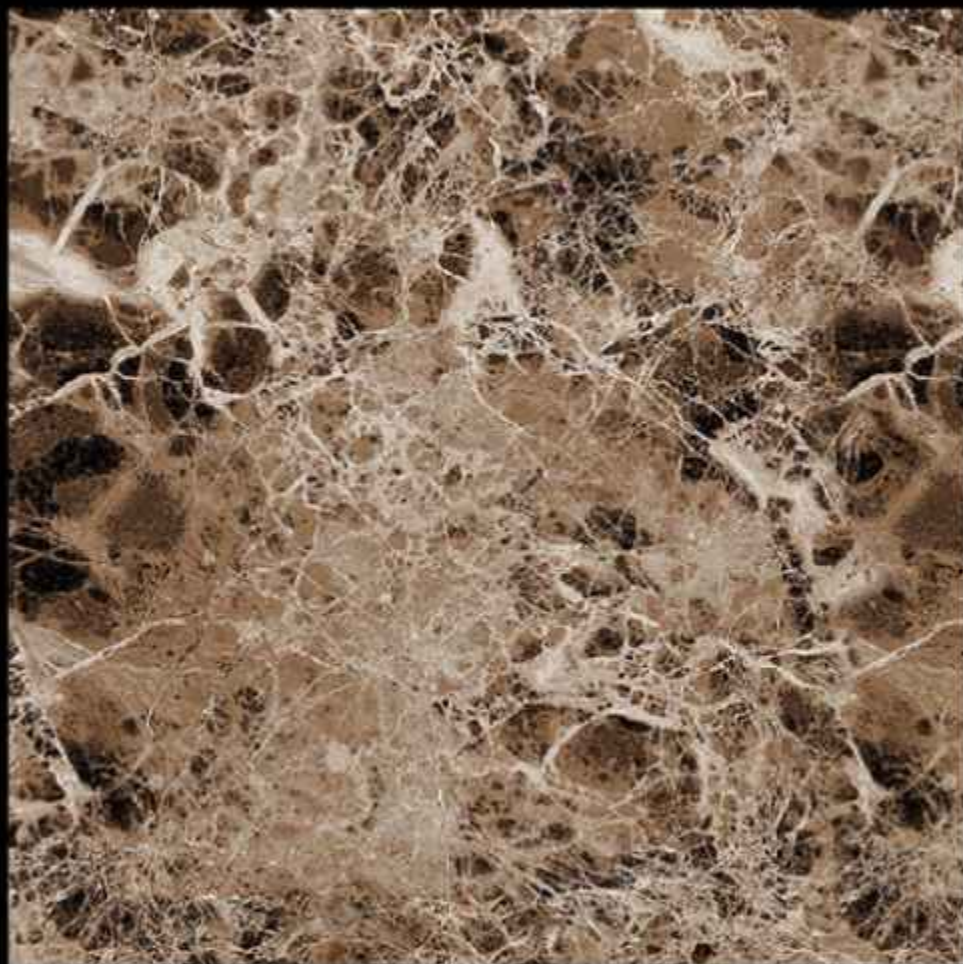

GVT | HIGH GLOSSY
PGVT | 600 x 600mm

12313 HONECOMB BROWN

- 100% Replacement for Italian Marble
- Water Absorption $\leq 0.5\%$
- Zero Maintenance
- Stain Class 5 Resistant
- Eco Friendly
- Divine Glossiness
- Fire Resistant
- Frost Resistant