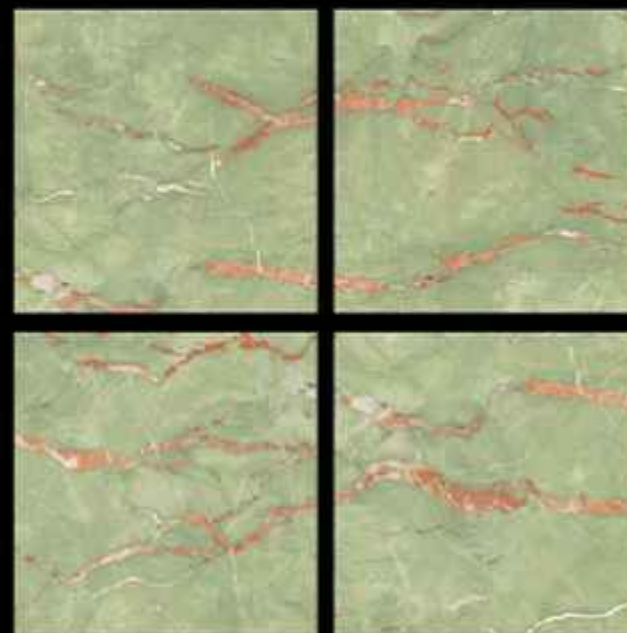

GVT | HIGH GLOSSY
PGVT | 600 x 600mm

M-130

- 100% Replacement for Italian Marble
- Water Absorption $\leq 0.5\%$
- Zero Maintenance
- Stain Class 5 Resistant
- Eco Friendly
- Divine Glossiness
- Fire Resistant
- Frost Resistant