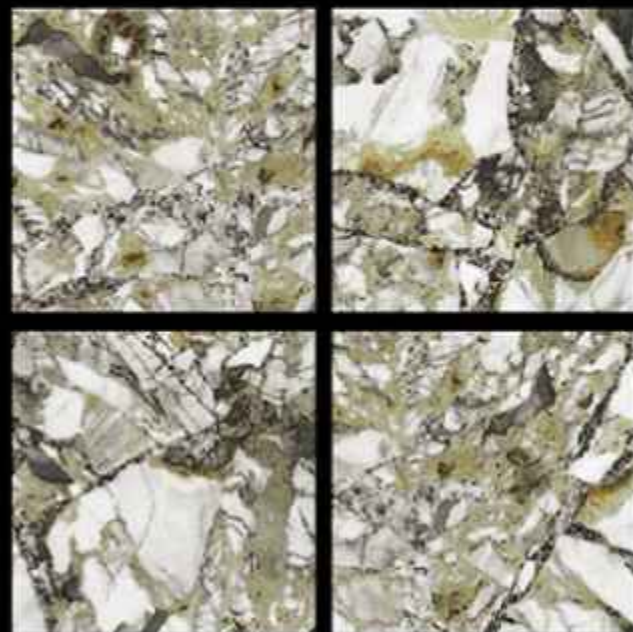

GVT | HIGH GLOSSY
PGVT | 600 x 600mm

M-115

- 100% Replacement for Italian Marble
- Water Absorption $\leq 0.5\%$
- Zero Maintenance
- Stain Class 5 Resistant
- Eco Friendly
- Divine Glossiness
- Fire Resistant
- Frost Resistant