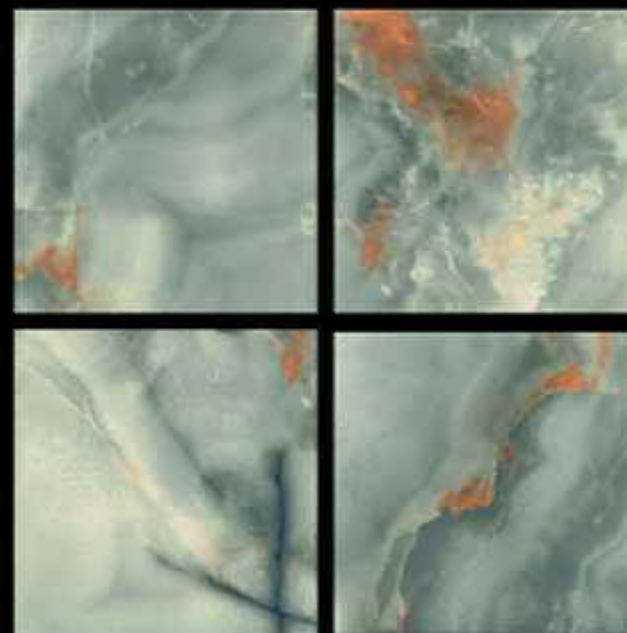

GVT | HIGH GLOSSY
PGVT | 600 x 600mm

M-104

- 100% Replacement for Italian Marble
- Water Absorption $\leq 0.5\%$
- Zero Maintenance
- Stain Class 5 Resistant
- Eco Friendly
- Divine Glossiness
- Fire Resistant
- Frost Resistant