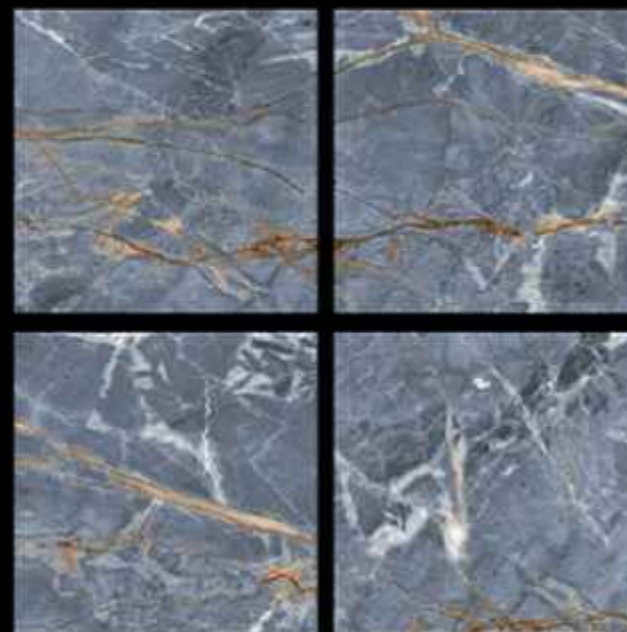

GVT | HIGH GLOSSY
PGVT | 600 x 600mm

M-126

- 100% Replacement for Italian Marble
- Water Absorption $\leq 0.5\%$
- Zero Maintenance
- Stain Class 5 Resistant
- Eco Friendly
- Divine Glossiness
- Fire Resistant
- Frost Resistant