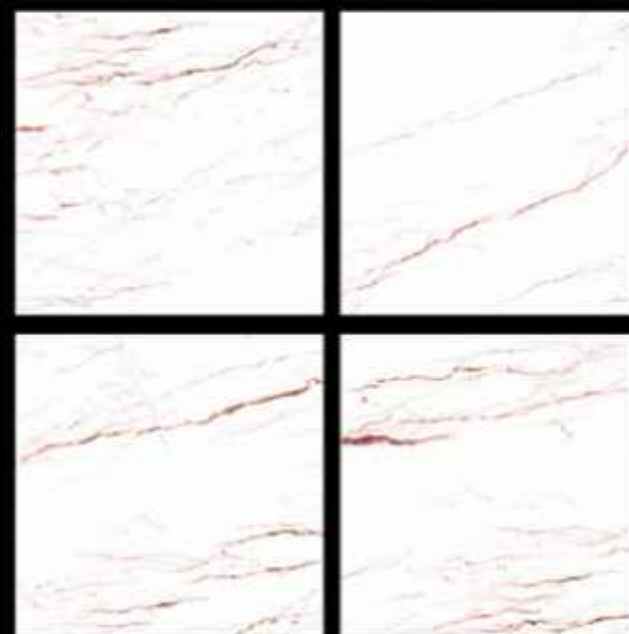

GVT | HIGH GLOSSY
PGVT | 600 x 600mm

12386 VOLKAS RED

- 100% Replacement for Italian Marble
- Water Absorption $\leq 0.5\%$
- Zero Maintenance
- Stain Class 5 Resistant
- Eco Friendly
- Divine Glossiness
- Fire Resistant
- Frost Resistant