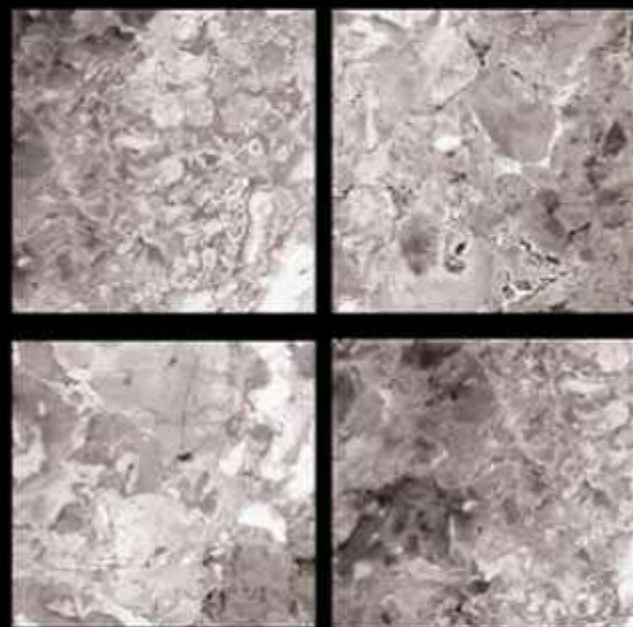

GVT | HIGH GLOSSY
PGVT | 600 x 600mm

M-111

- 100% Replacement for Italian Marble
- Water Absorption $\leq 0.5\%$
- Zero Maintenance
- Stain Class 5 Resistant
- Eco Friendly
- Divine Glossiness
- Fire Resistant
- Frost Resistant