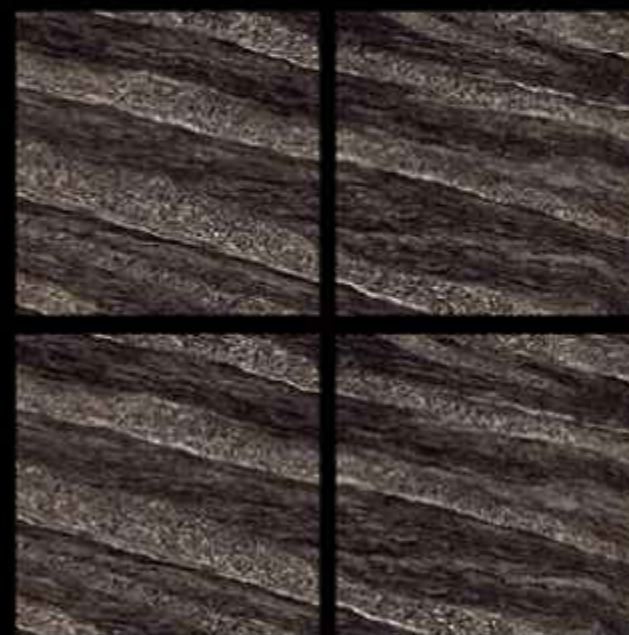

GVT | HIGH GLOSSY
PGVT | 600 x 600mm

12363 GALAXY

- 100% Replacement for Italian Marble
- Water Absorption $\leq 0.5\%$
- Zero Maintenance
- Stain Class 5 Resistant
- Eco Friendly
- Divine Glossiness
- Fire Resistant
- Frost Resistant