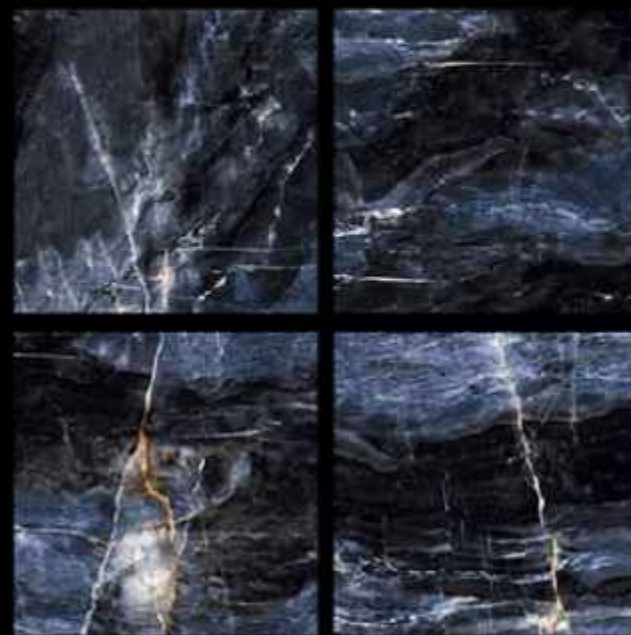

GVT | HIGH GLOSSY
PGVT | 600 x 600mm

M-141 CELESTIC BLUE

- 100% Replacement for Italian Marble
- Water Absorption $\leq 0.5\%$
- Zero Maintenance
- Stain Class 5 Resistant
- Eco Friendly
- Divine Glossiness
- Fire Resistant
- Frost Resistant