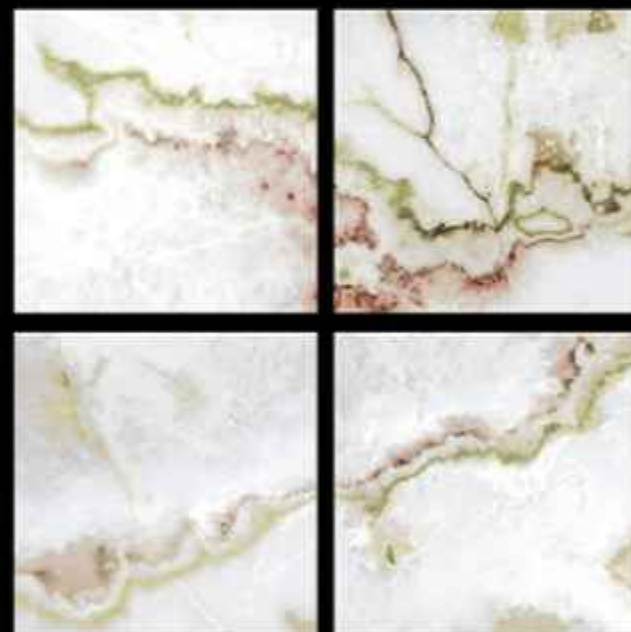

GVT | HIGH GLOSSY
PGVT | 600 x 600mm

2119

- 100% Replacement for Italian Marble
- Water Absorption $\leq 0.5\%$
- Zero Maintenance
- Stain Class 5 Resistant
- Eco Friendly
- Divine Glossiness
- Fire Resistant
- Frost Resistant