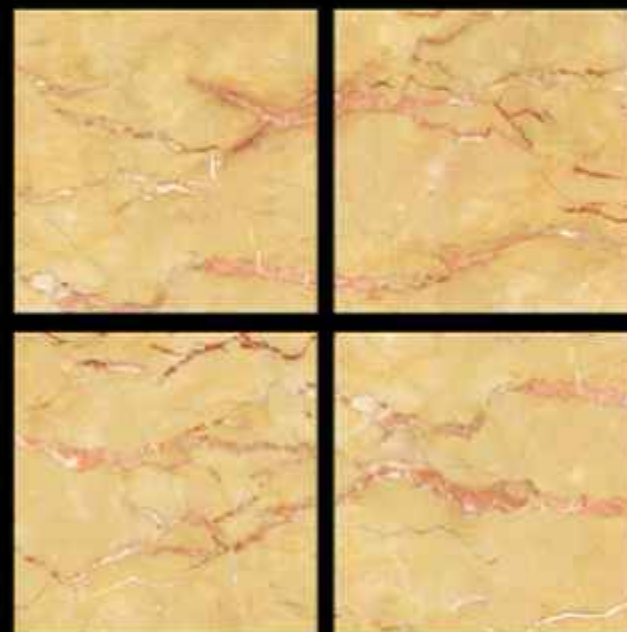

GVT | HIGH GLOSSY
PGVT | 600 x 600mm

M-129

- 100% Replacement for Italian Marble
- Water Absorption $\leq 0.5\%$
- Zero Maintenance
- Stain Class 5 Resistant
- Eco Friendly
- Divine Glossiness
- Fire Resistant
- Frost Resistant