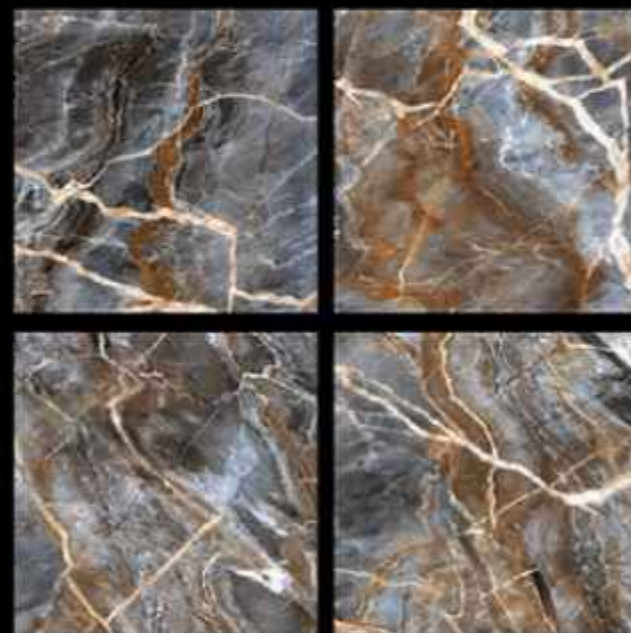

GVT | HIGH GLOSSY
PGVT | 600 x 600mm

12374

- 100% Replacement for Italian Marble
- Water Absorption $\leq 0.5\%$
- Zero Maintenance
- Stain Class 5 Resistant
- Eco Friendly
- Divine Glossiness
- Fire Resistant
- Frost Resistant