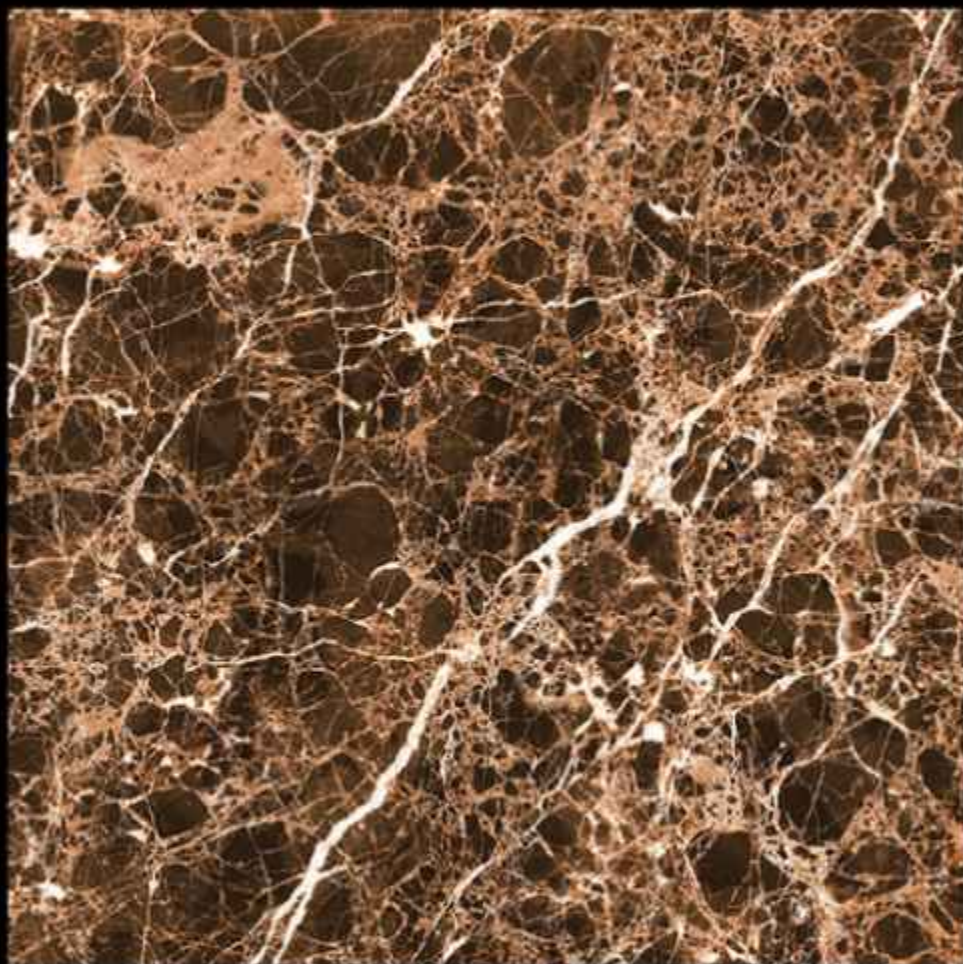

GVT | HIGH GLOSSY
PGVT | 600 x 600mm

6341 EMPERO BROWN

- 100% Replacement for Italian Marble
- Water Absorption $\leq 0.5\%$
- Zero Maintenance
- Stain Class 5 Resistant
- Eco Friendly
- Divine Glossiness
- Fire Resistant
- Frost Resistant