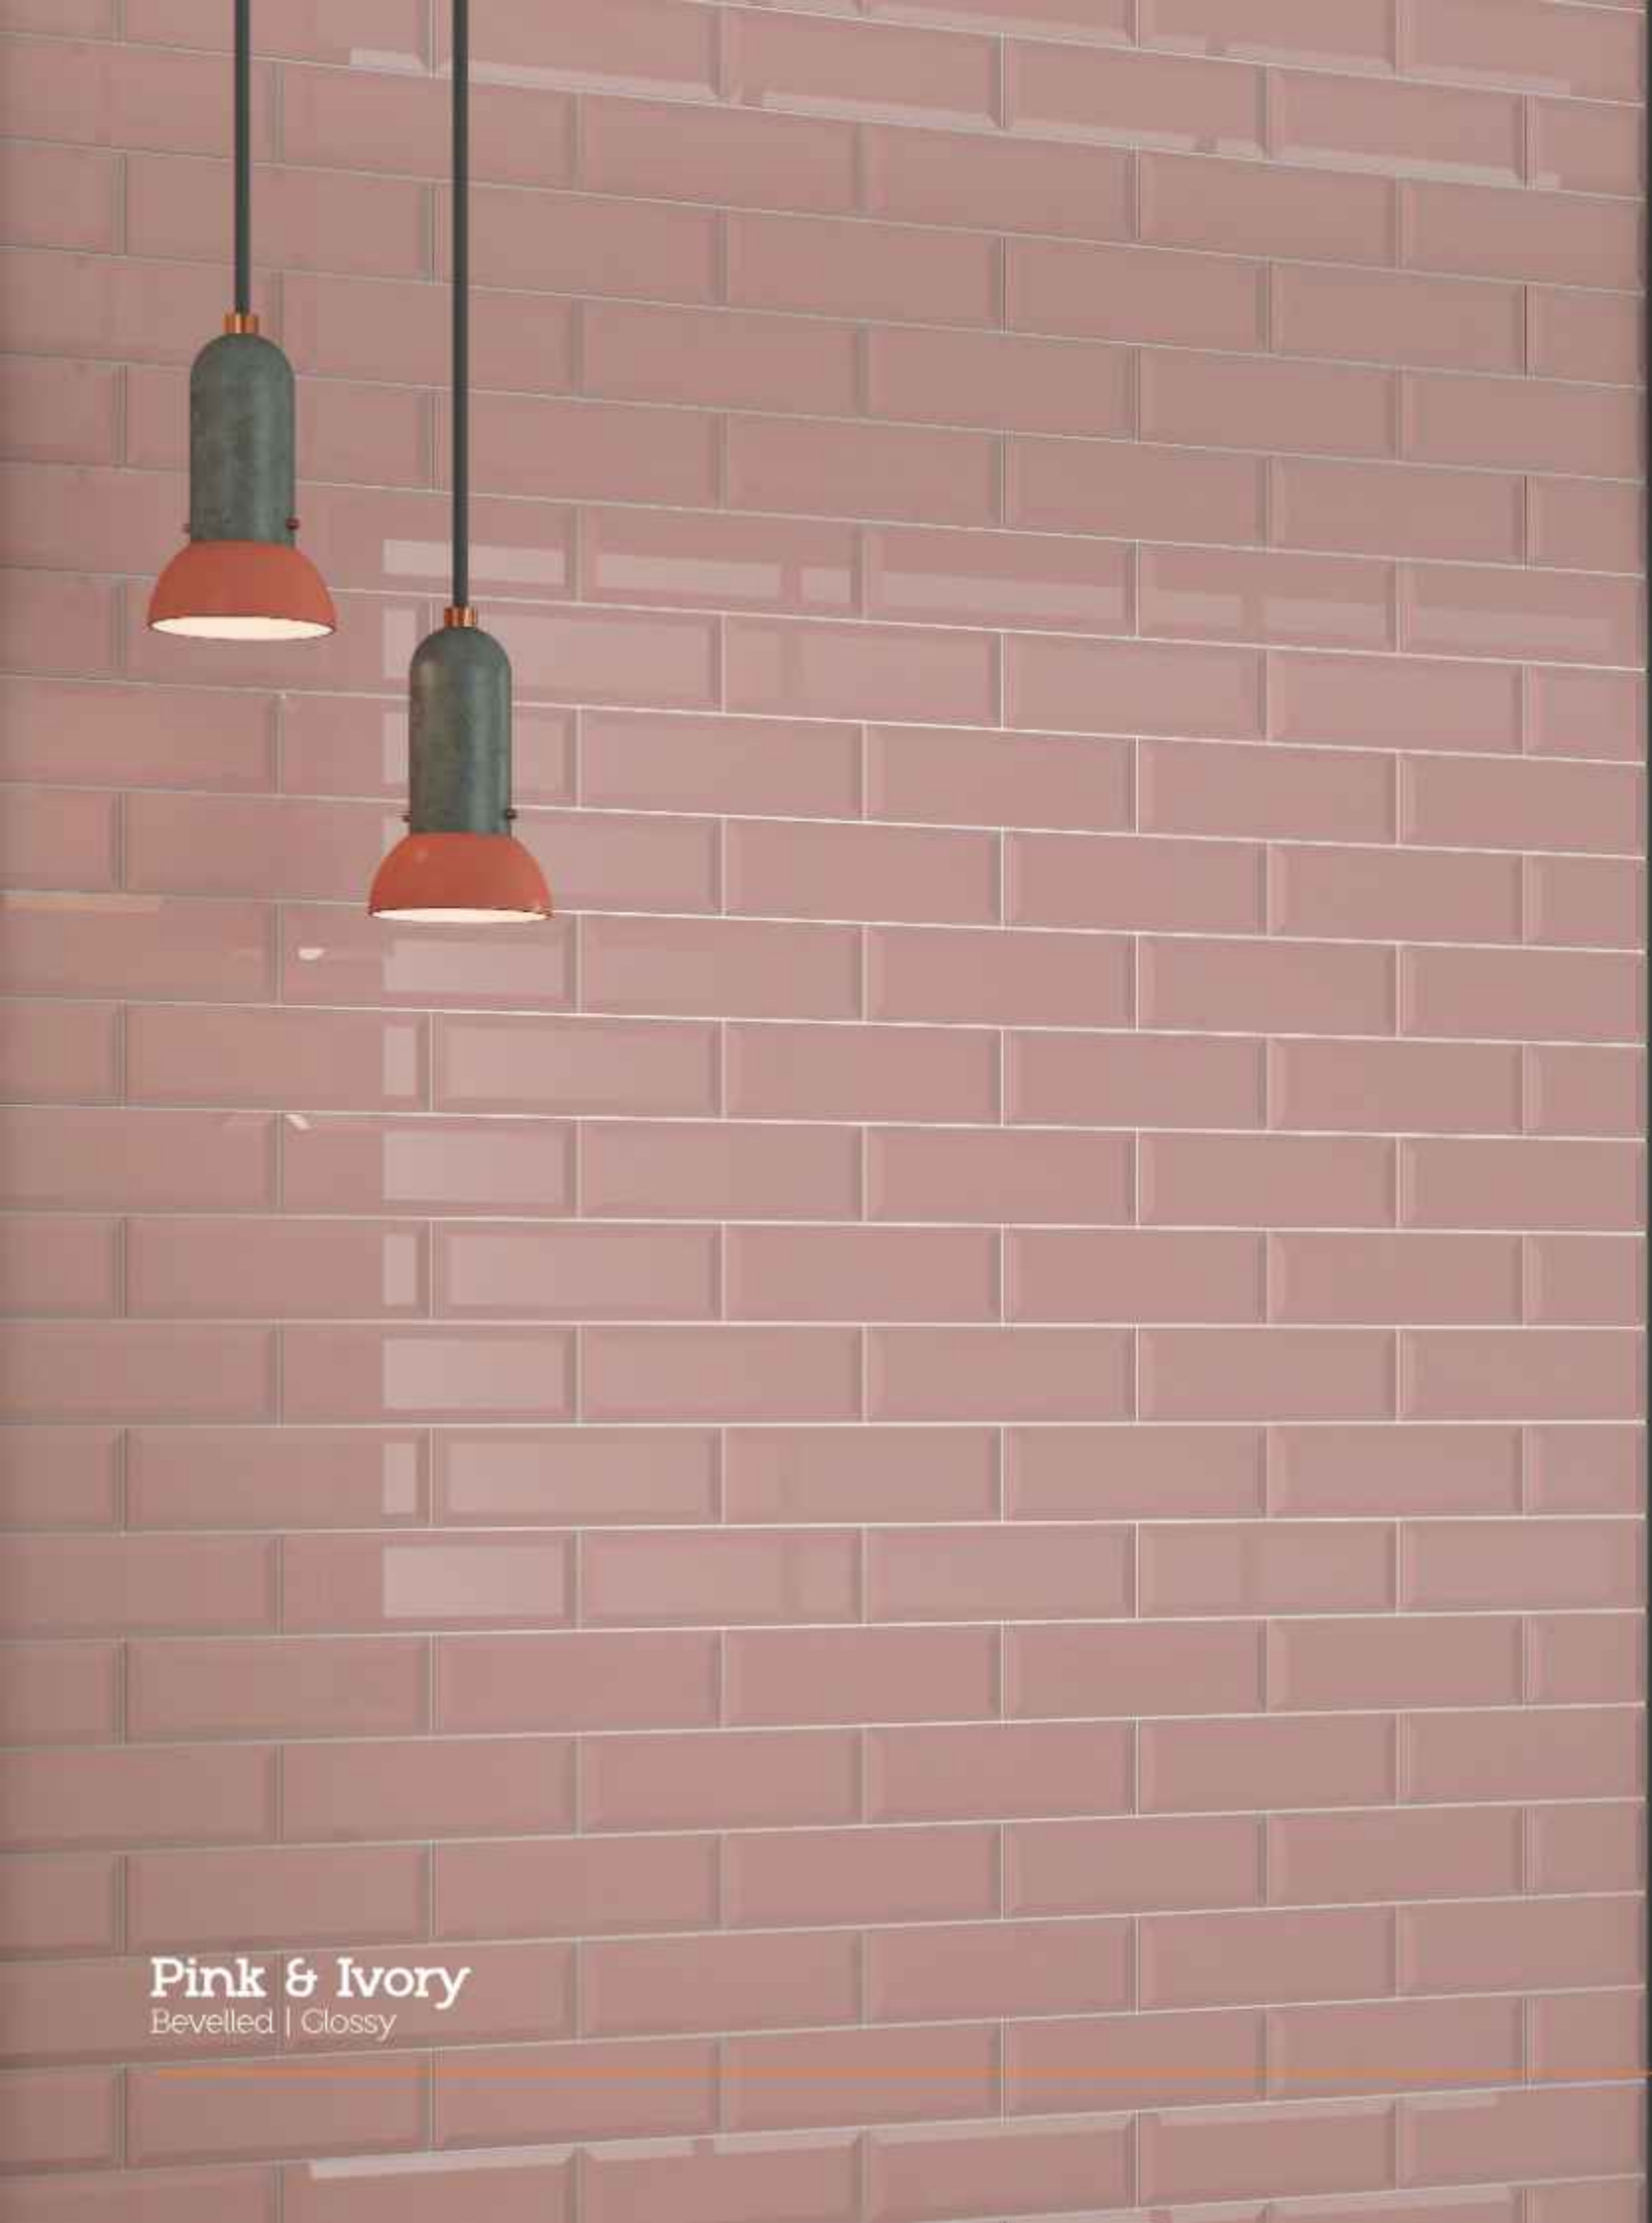

Pink & Ivory
Bevelled | Glossy