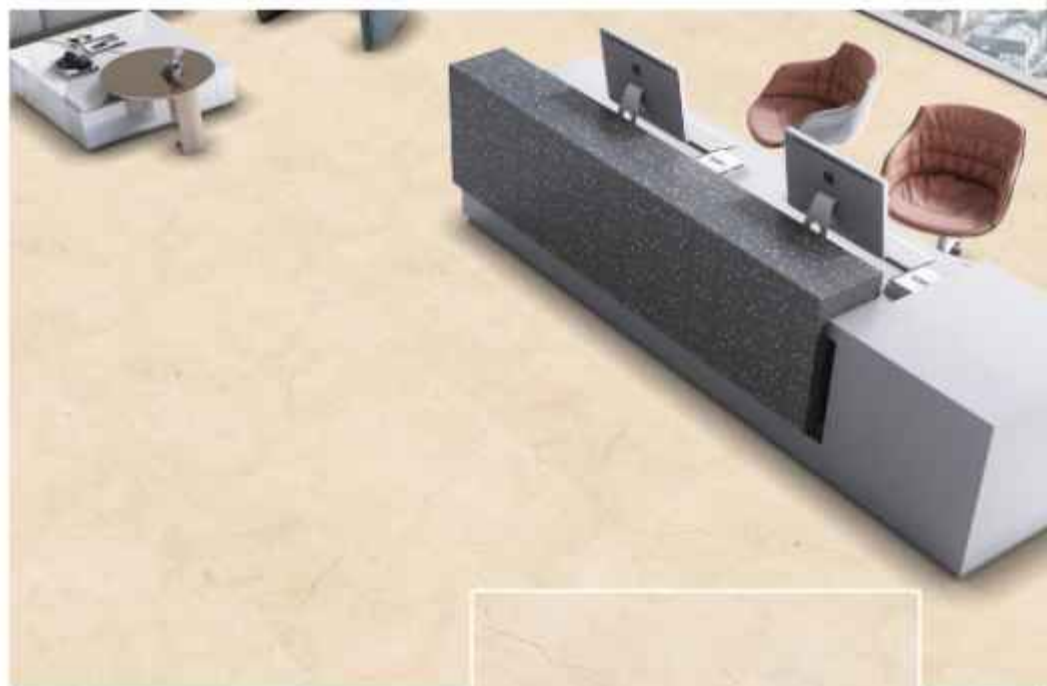

1200 x 1800 mm

RANIBA
The Treasury of Royalty

MARFIL ROSETTO