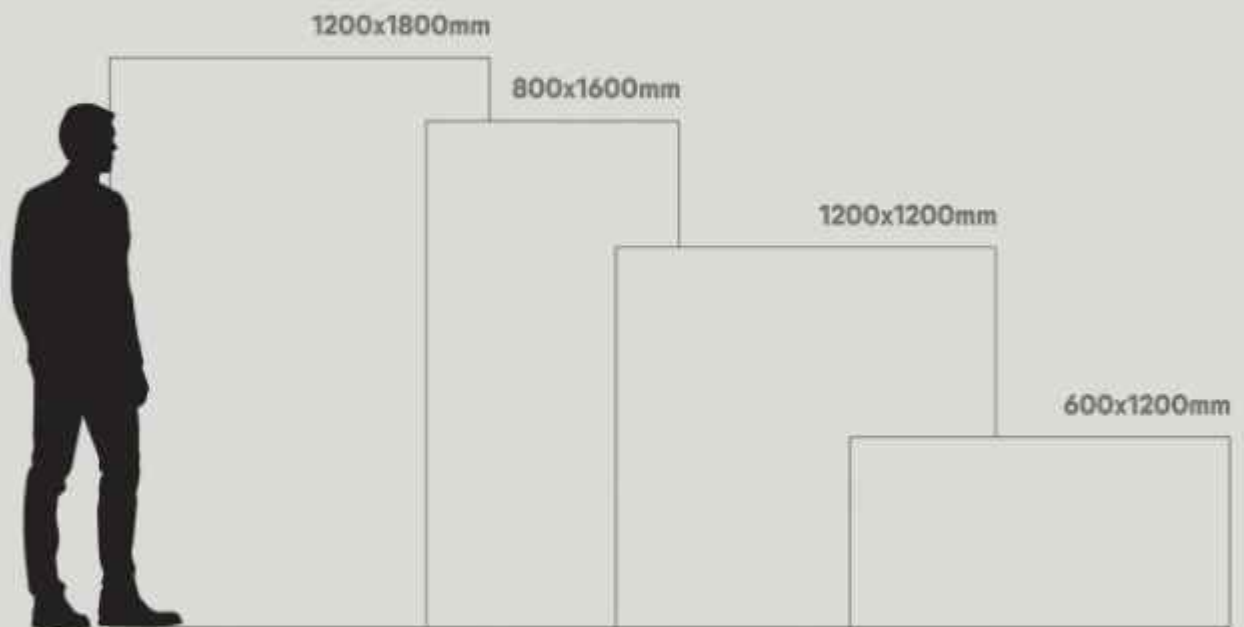

1200x1800 —

**RANIBA**

The Treasury of Royalty

CREATIVE  
FROM  
ITS  
CORE

1200x1800mm  
120x180cm