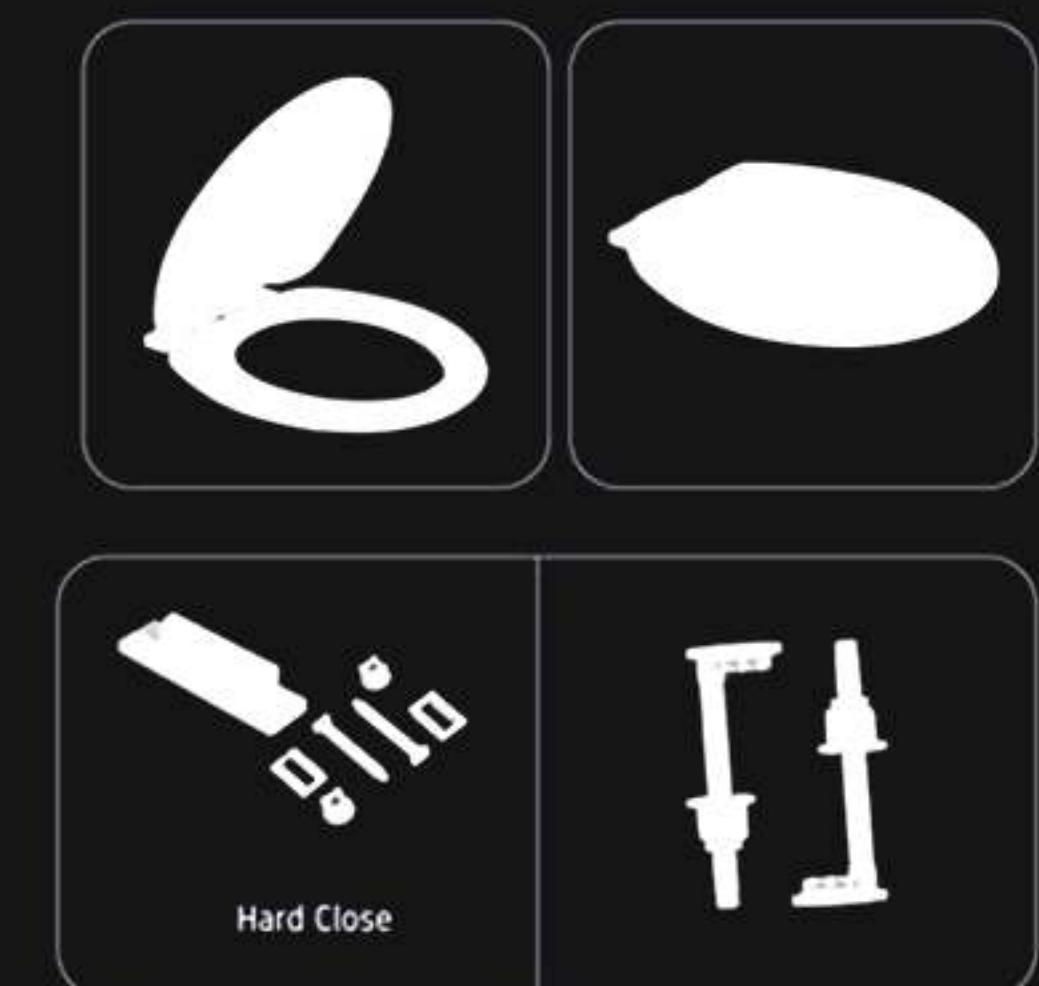

F - 08 Couple Closet
Single Flush Ferrant Handle
Side Inlet Fitting

F - 09 Couple Closet
Single Flush Ferrant Handle
Bottom Inlet Fitting

Seat Cover

D-001 (One Piece)
EWC - Soft / Hard Close

D-002 (One Piece)
EWC - Soft / Hard Close

D-003
EWC - Soft / Hard Close

D-004
EWC - Soft / Hard Close

D-005
EWC - Soft / Hard Close

Seat Cover

D-006
EWC - Soft / Hard Close

Flush Tank Features :

- Slim Flush Tank
- Unbreakable Material
- Pure Virgin Material
- Germ Free Knob
- High Flushing
- Easy Installation