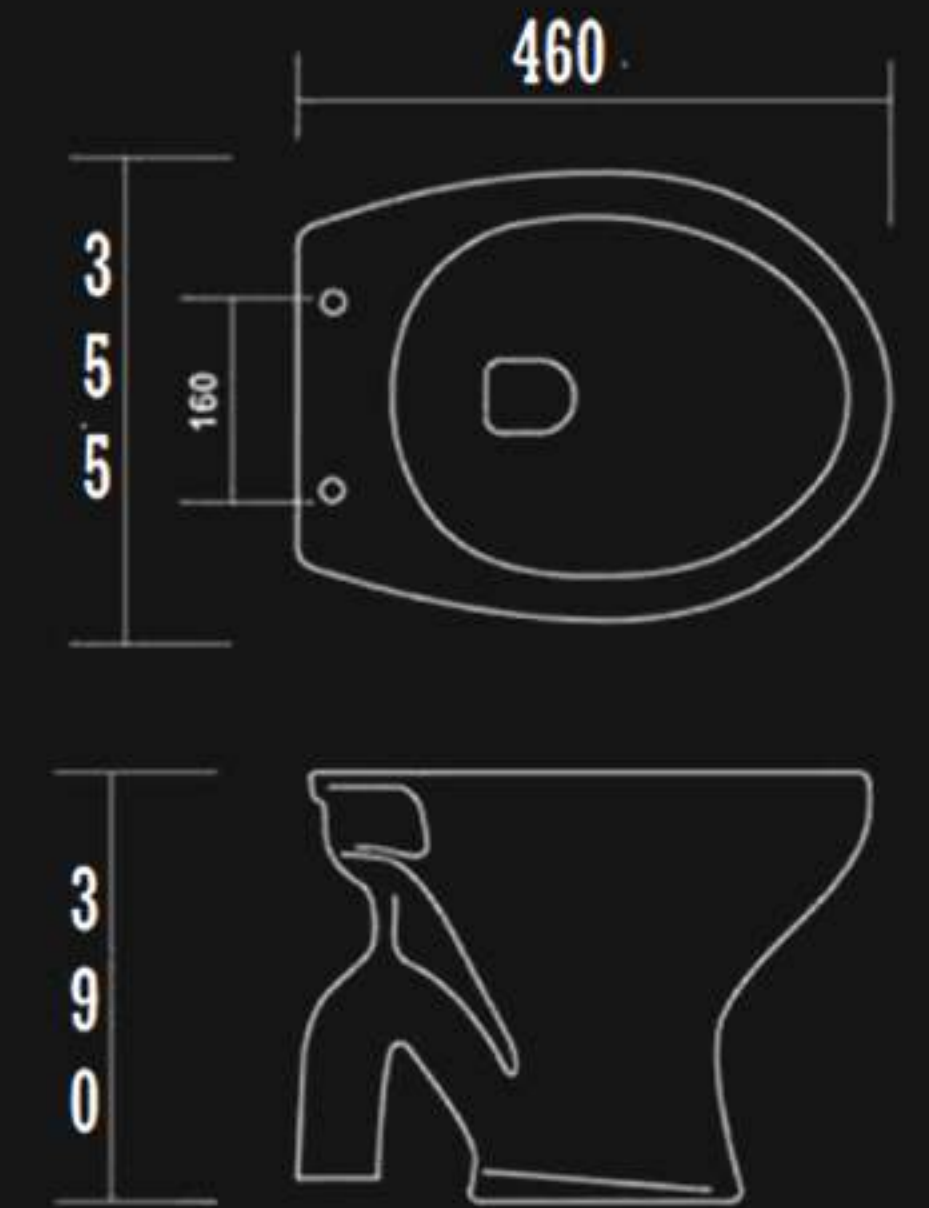

Our Ultimate Target

Our target is to be the best of the best sanitary ware manufacturer.

Anglo "P" trap
Size : 520 x 430 x 400 mm
Weight : 17 KG

Anglo "S" trap
Size : 520 x 430 x 400 mm
Weight : 17 KG

Baby "P" trap
Size : 350 x 280 x 310 mm
Weight : 8 KG

Dyna E.W.C "S" trap
Size : 470 x 360 x 410 mm
Weight : 13.5 KG

EWC "P" trap
Size : 460 x 355 x 390 mm
Weight : 13.5 KG

water closet.

EWC "S" trap
Size : 460 x 355 x 390 mm
Weight : 13.5 KG

Alex
Two
Piece
“S” “P”

Height : 755 mm
Length : 295 mm
Width : 615 mm

Approx Weight : 35 KG

Cistern - AB BC CD

Colour - W I

Aqua
Two
Piece
“S” “P”

Height : 770 mm
Length : 400 mm
Width : 650 mm

Approx Weight : 33 KG

Cistern - AB BC CD

Colour - W I

Astina "S"

Two piece

Height : 785 mm

Length : 380 mm

Width : 665 mm

Approx Weight : 31 KG

Cistern - AB BC CD