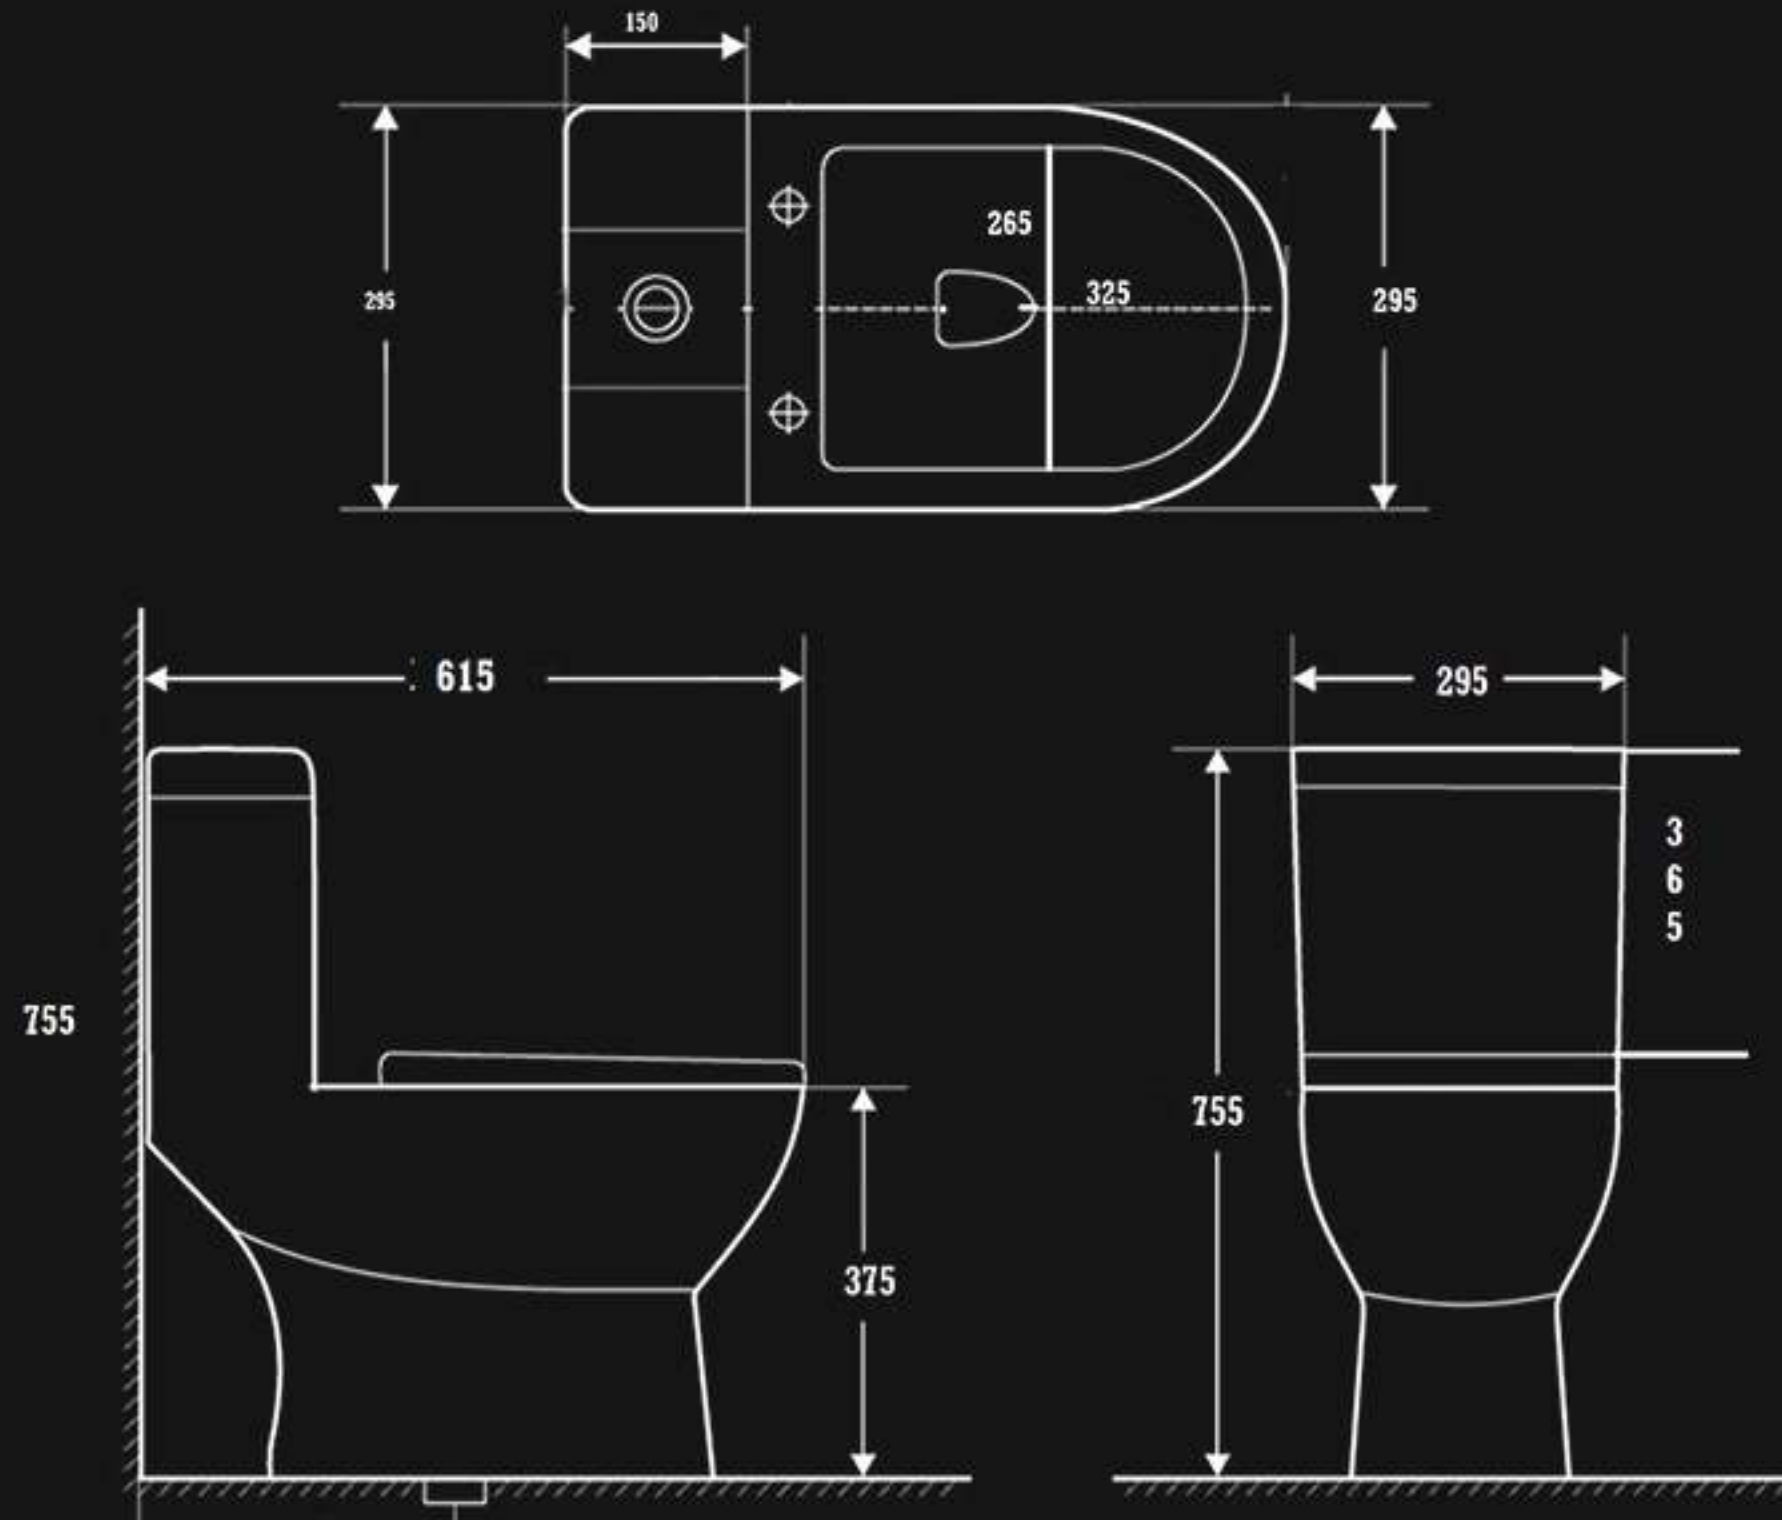

Our Ultimate Target

Our target is to be the best of the best sanitary ware manufacturer.

Anglo "P" trap
Size : 520 x 430 x 400 mm
Weight : 17 KG

Anglo "S" trap
Size : 520 x 430 x 400 mm
Weight : 17 KG

Baby "P" trap
Size : 350 x 280 x 310 mm
Weight : 8 KG

Dyna E.W.C "S" trap
Size : 470 x 360 x 410 mm
Weight : 13.5 KG

EWC "P" trap
Size : 460 x 355 x 390 mm
Weight : 13.5 KG

water closet.

EWC "S" trap
Size : 460 x 355 x 390 mm
Weight : 13.5 KG

Alex
Two
Piece
“S” “P”

Height : 755 mm
Length : 295 mm
Width : 615 mm

Approx Weight : 35 KG

Cistern - AB BC CD

Colour - W I

Aqua
Two
Piece
“S” “P”

Height : 770 mm
Length : 400 mm
Width : 650 mm

Approx Weight : 33 KG

Cistern - AB BC CD

Colour - W I

Astina "S"

Two piece

Height : 785 mm

Length : 380 mm

Width : 665 mm

Approx Weight : 31 KG

Cistern - AB BC CD