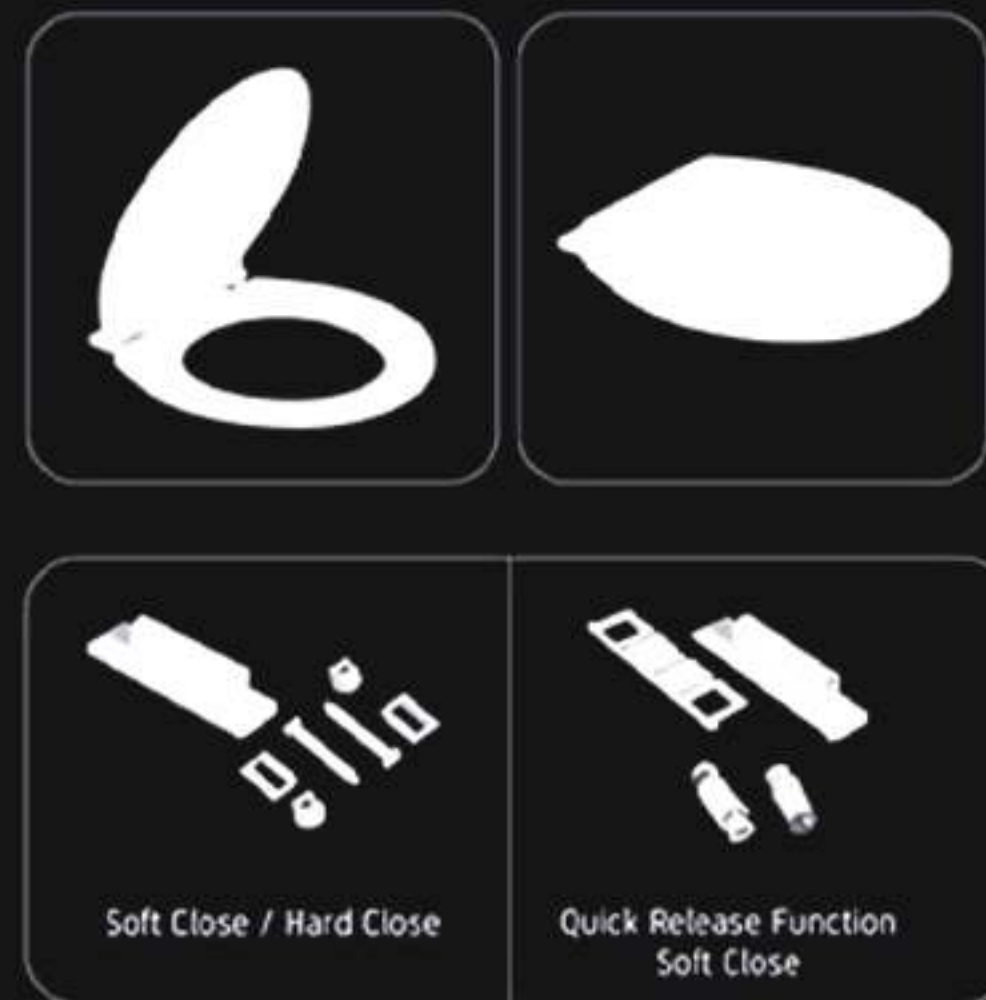

Seat Cover

D-001 (One Piece)
EWC - Soft / Hard Close