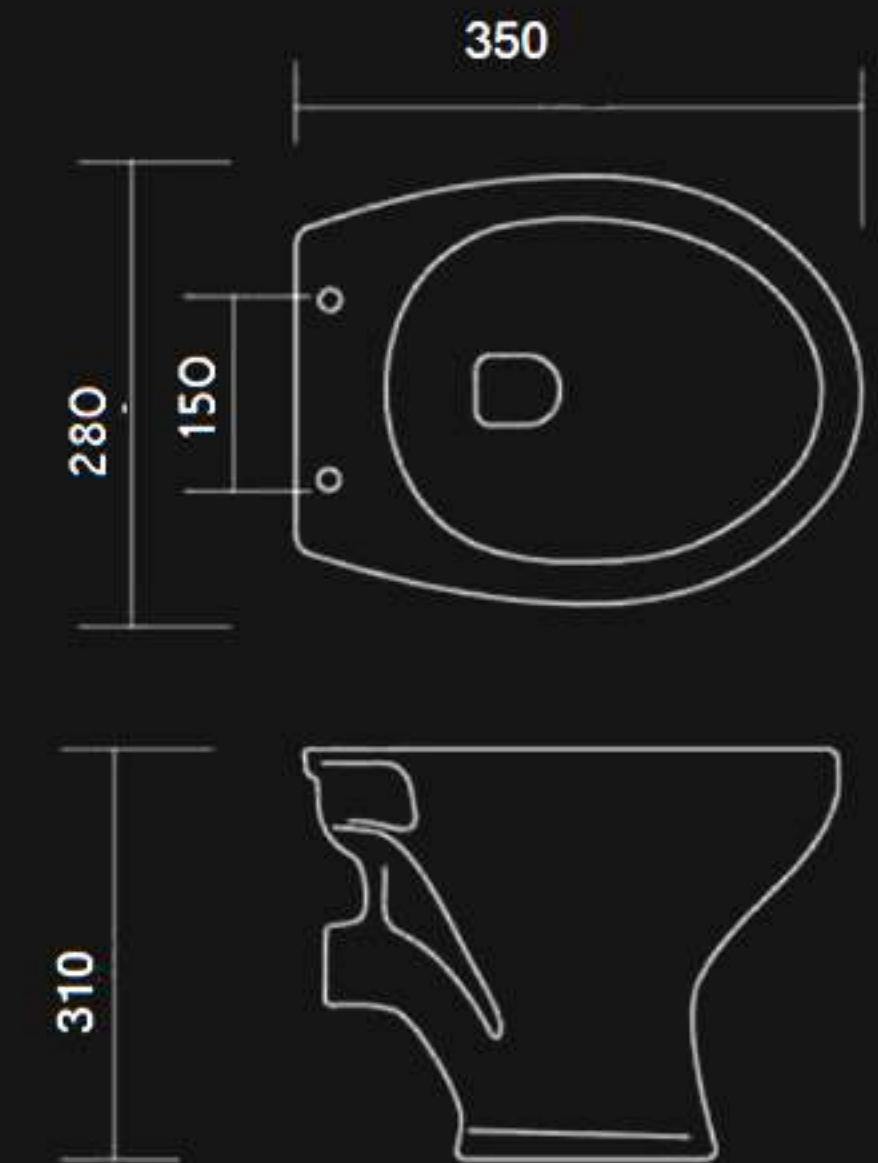

Our Ultimate Target

Our target is to be the best of the best sanitary ware manufacturer.

Anglo "P" trap
Size : 520 x 430 x 400 mm
Weight : 17 KG

Anglo "S" trap
Size : 520 x 430 x 400 mm
Weight : 17 KG

Baby "P" trap
Size : 350 x 280 x 310 mm
Weight : 8 KG

Dyna E.W.C "S" trap
Size : 470 x 360 x 410 mm
Weight : 13.5 KG

EWC "P" trap
Size : 460 x 355 x 390 mm
Weight : 13.5 KG

water closet.

EWC "S" trap
Size : 460 x 355 x 390 mm
Weight : 13.5 KG

Alex
Two
Piece
“S” “P”

Height : 755 mm
Length : 295 mm
Width : 615 mm

Approx Weight : 35 KG

Cistern - AB BC CD

Colour - W I

Aqua
Two
Piece
“S” “P”

Height : 770 mm
Length : 400 mm
Width : 650 mm

Approx Weight : 33 KG

Cistern - AB BC CD

Colour - W I

Astina "S"

Two piece

Height : 785 mm

Length : 380 mm

Width : 665 mm

Approx Weight : 31 KG

Cistern - AB BC CD