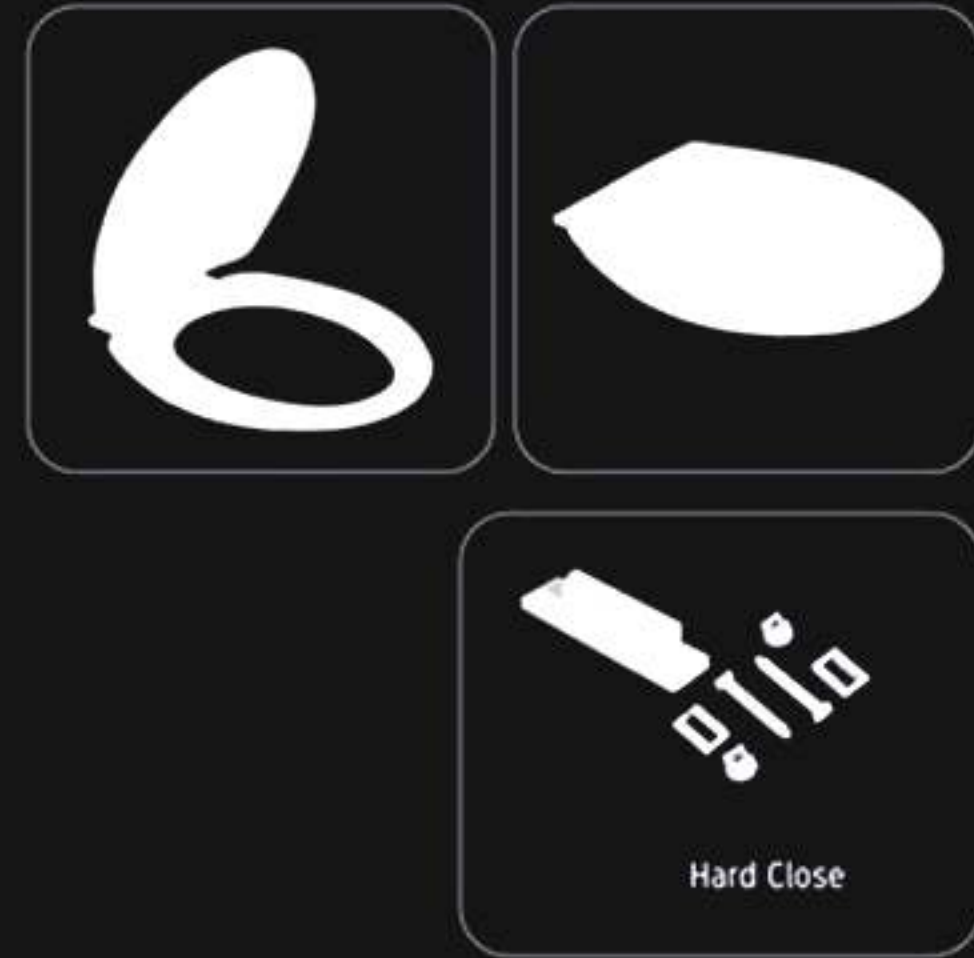

F - 08 Couple Closet
Single Flush Ferrant Handle
Side Inlet Fitting

F - 09 Couple Closet
Single Flush Ferrant Handle
Bottom Inlet Fitting

Seat Cover

D-001 (One Piece)
EWC - Soft / Hard Close

D-002 (One Piece)
EWC - Soft / Hard Close

D-003
EWC - Soft / Hard Close

D-004
EWC - Soft / Hard Close

D-005
EWC - Soft / Hard Close

Seat Cover

D-006
EWC - Soft / Hard Close

Flush Tank Features :

- Slim Flush Tank
- Unbreakable Material
- Pure Virgin Material
- Germ Free Knob
- High Flushing
- Easy Installation