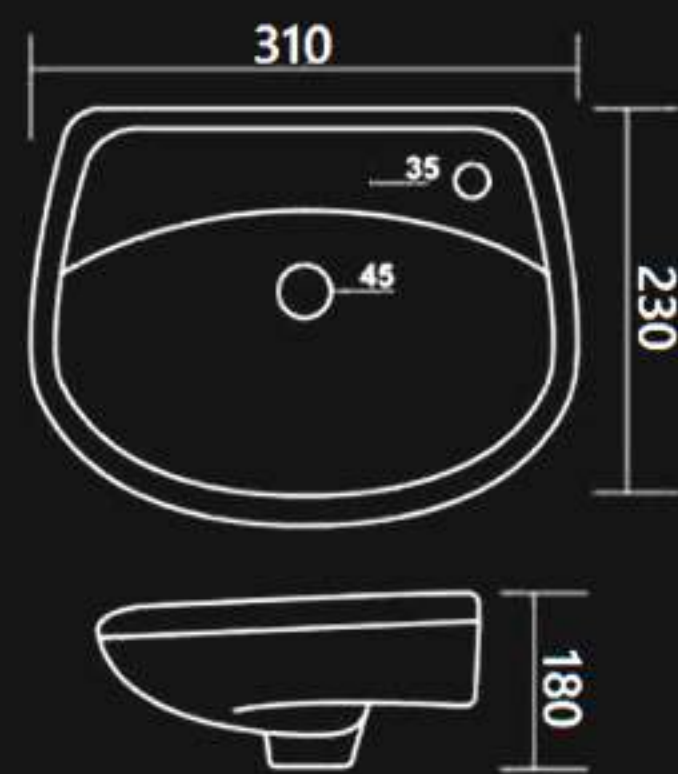

Flush Tank

Model - Smart
Dual Flush Toilet Plastic Cistern (SP)
with center push button
Color : White
Flushing : Dual Flush, 3L/6L, Max : 8L

Model - Decent
Dual Flush Toilet Plastic Cistern (SP)
with center push button
Color : White
Flushing : Dual Flush, 3L/6L, Max : 8L

14 x 11 (side) Approx Weight : 7 KG

Height : 180 mm
Length : 310 mm
Width : 370 mm

14 x 11 (Center) Approx Weight : 7 KG

Height : 180 mm
Length : 310 mm
Width : 370 mm

18 x 13 (Round) Approx Weight : 7.5 KG