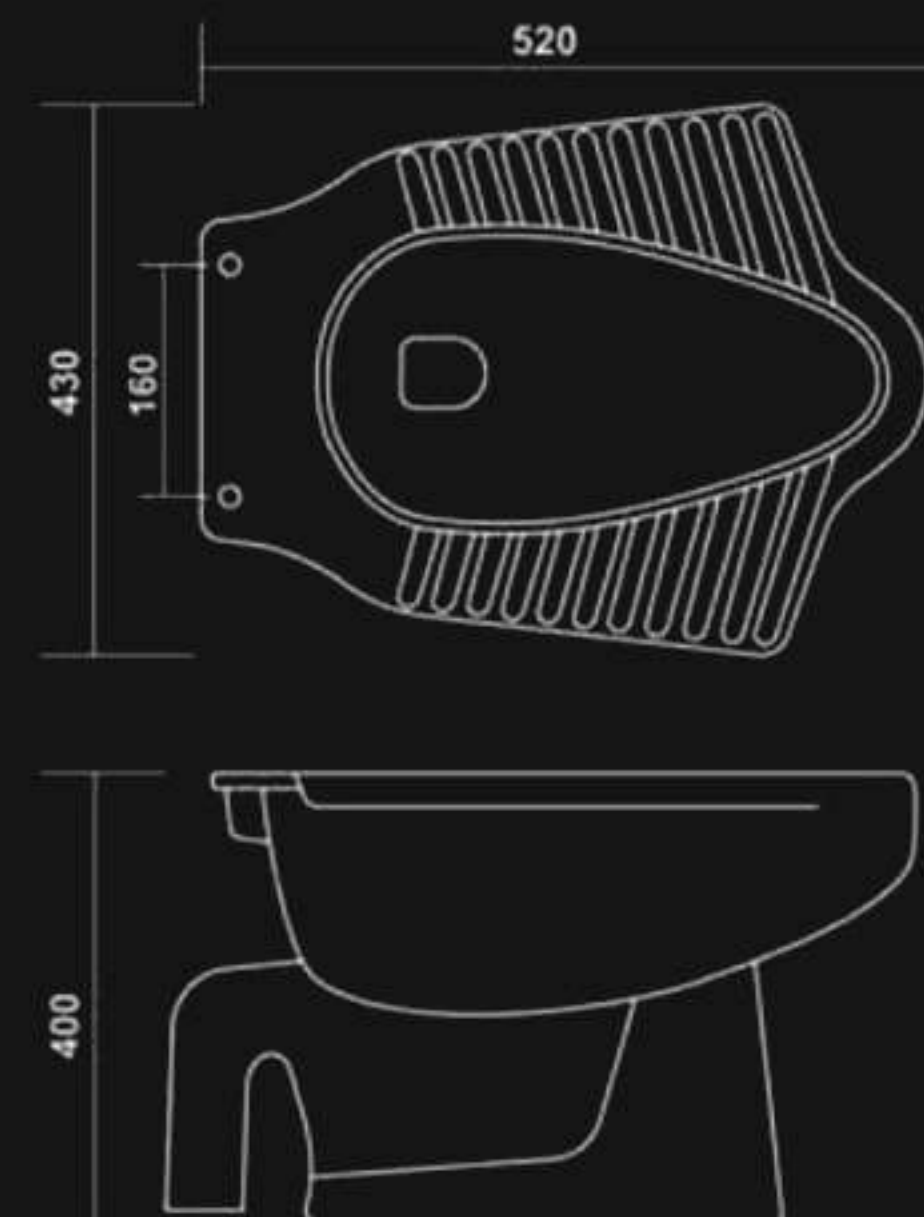

Our Ultimate Target

Our target is to be the best of the best sanitary ware manufacturer.

Anglo "P" trap
Size : 520 x 430 x 400 mm
Weight : 17 KG

Anglo "S" trap
Size : 520 x 430 x 400 mm
Weight : 17 KG

Baby "P" trap
Size : 350 x 280 x 310 mm
Weight : 8 KG

Dyna E.W.C "S" trap
Size : 470 x 360 x 410 mm
Weight : 13.5 KG

EWC "P" trap
Size : 460 x 355 x 390 mm
Weight : 13.5 KG

water closet.

EWC "S" trap
Size : 460 x 355 x 390 mm
Weight : 13.5 KG

Alex
Two
Piece
“S” “P”