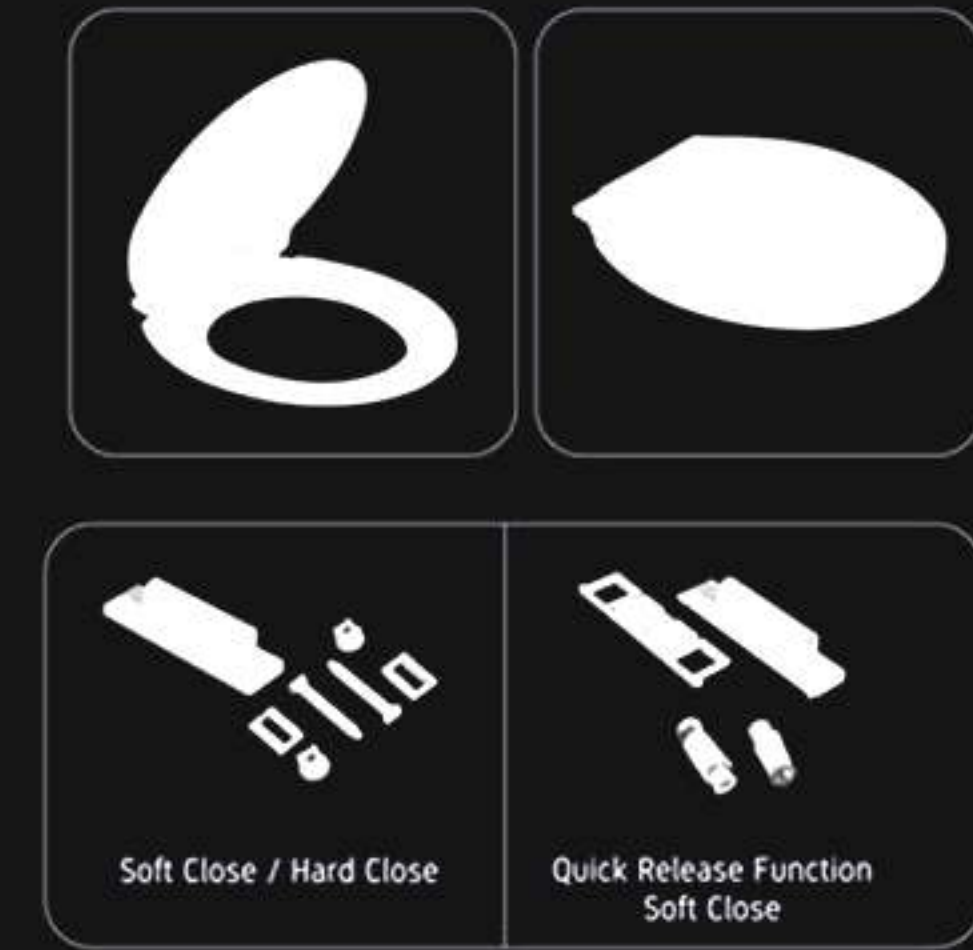

D-003
EWC - Soft / Hard Close

D-004
EWC - Soft / Hard Close

D-005
EWC - Soft / Hard Close

Seat Cover

D-006
EWC - Soft / Hard Close

Flush Tank Features :

- Slim Flush Tank
- Unbreakable Material
- Pure Virgin Material
- Germ Free Knob
- High Flushing
- Easy Installation