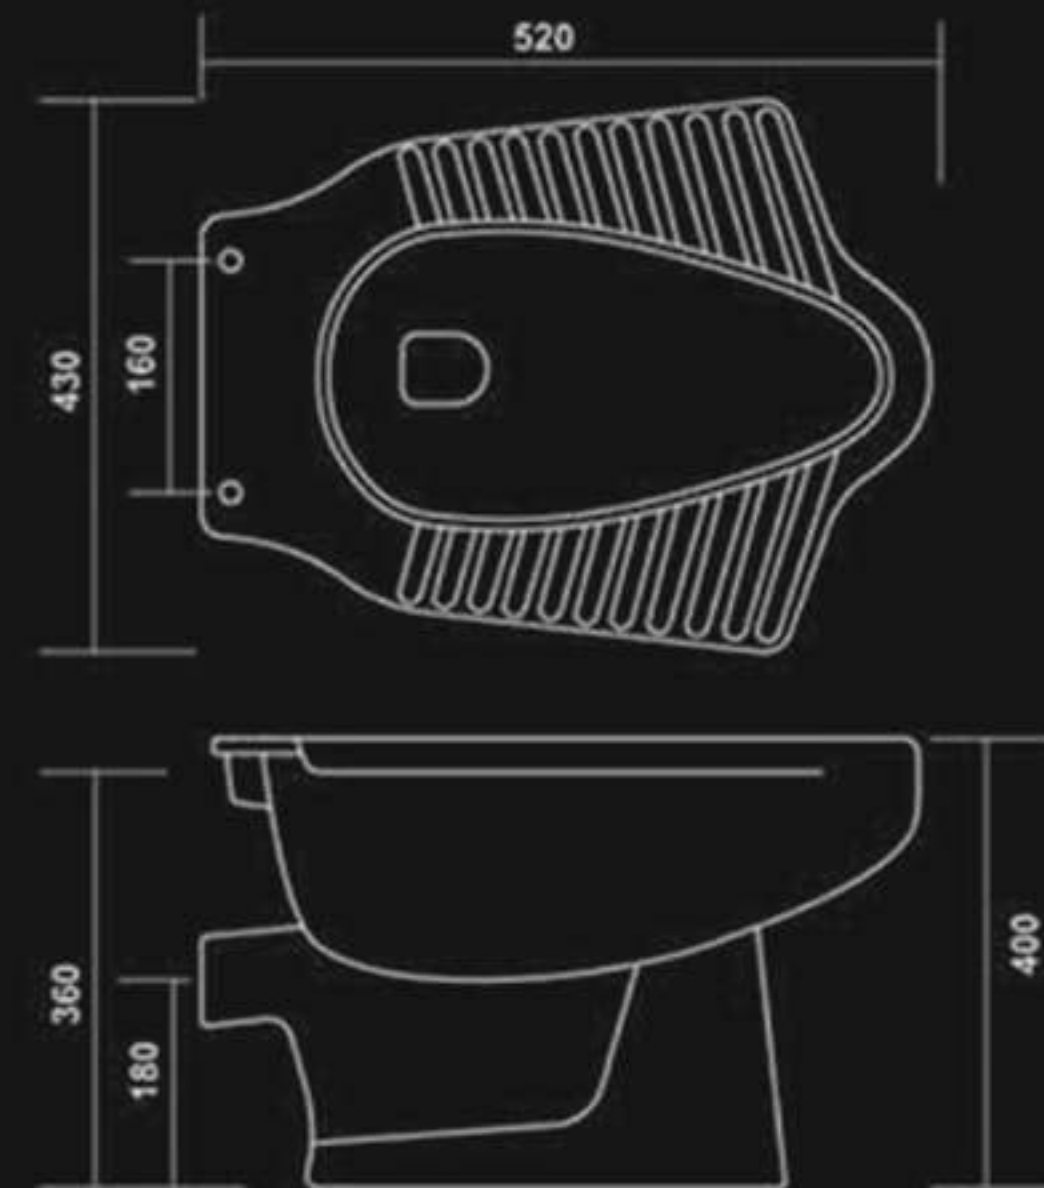

Our Ultimate Target

Our target is to be the best of the best sanitary ware manufacturer.

Anglo "P" trap
Size : 520 x 430 x 400 mm
Weight : 17 KG

Anglo "S" trap
Size : 520 x 430 x 400 mm
Weight : 17 KG

Baby "P" trap
Size : 350 x 280 x 310 mm
Weight : 8 KG

Dyna E.W.C "S" trap
Size : 470 x 360 x 410 mm
Weight : 13.5 KG

EWC "P" trap
Size : 460 x 355 x 390 mm
Weight : 13.5 KG

water closet.

EWC "S" trap
Size : 460 x 355 x 390 mm
Weight : 13.5 KG

Alex
Two
Piece
“S” “P”