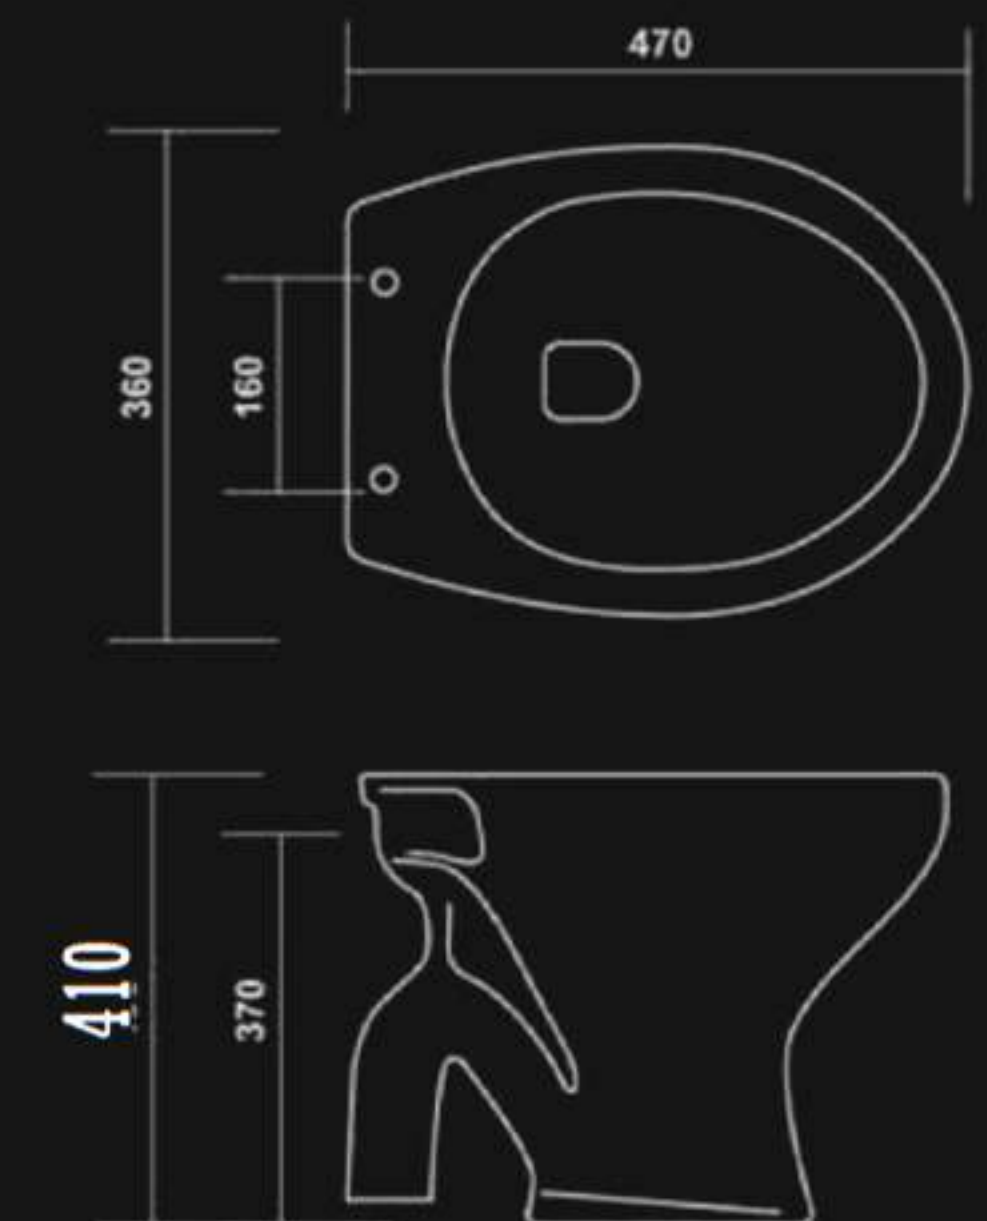

Our Ultimate Target

Our target is to be the best of the best sanitary ware manufacturer.

Anglo "P" trap
Size : 520 x 430 x 400 mm
Weight : 17 KG

Anglo "S" trap
Size : 520 x 430 x 400 mm
Weight : 17 KG

Baby "P" trap
Size : 350 x 280 x 310 mm
Weight : 8 KG

Dyna E.W.C "S" trap
Size : 470 x 360 x 410 mm
Weight : 13.5 KG

EWC "P" trap
Size : 460 x 355 x 390 mm
Weight : 13.5 KG

water closet.

EWC "S" trap
Size : 460 x 355 x 390 mm
Weight : 13.5 KG

Alex
Two
Piece
“S” “P”