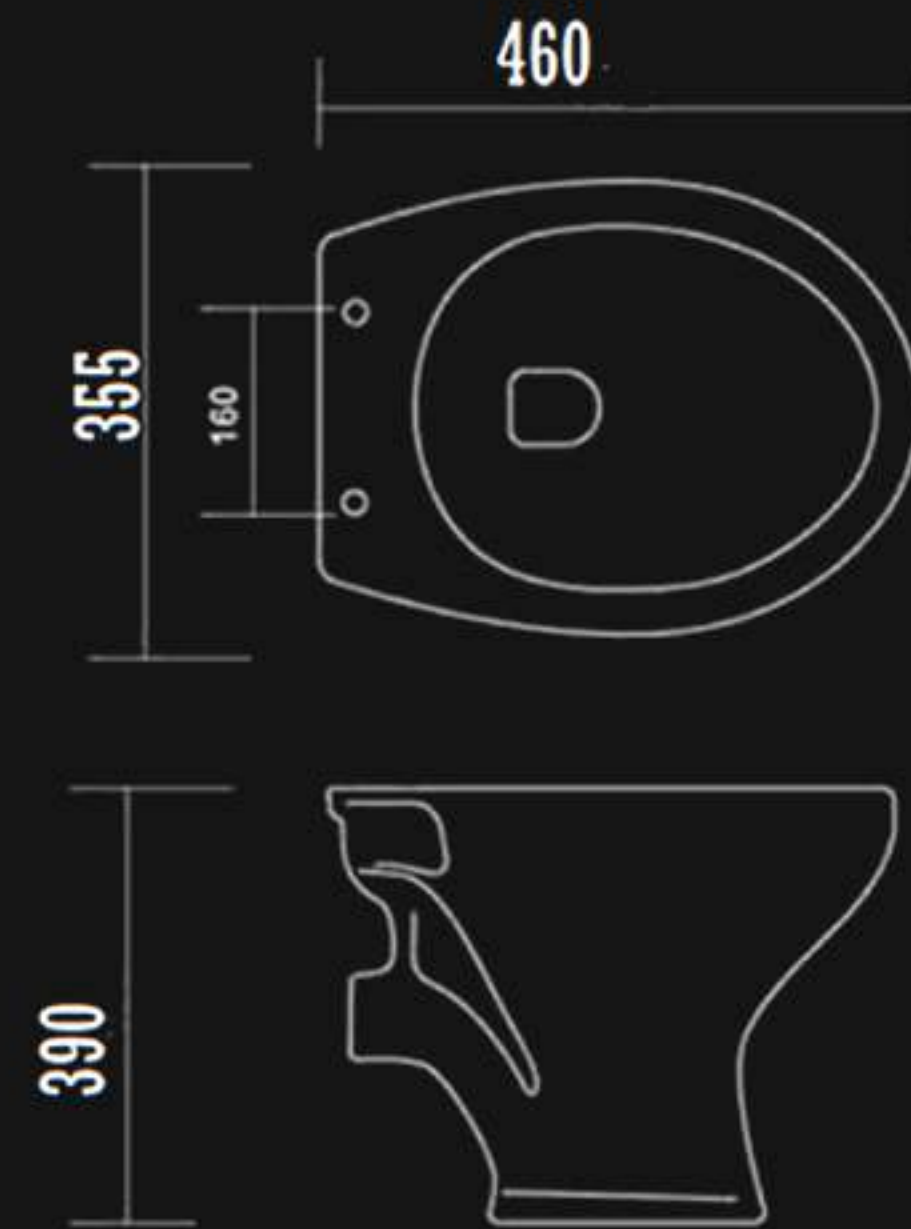

Our Ultimate Target

Our target is to be the best of the best sanitary ware manufacturer.

Anglo "P" trap
Size : 520 x 430 x 400 mm
Weight : 17 KG

Anglo "S" trap
Size : 520 x 430 x 400 mm
Weight : 17 KG

Baby "P" trap
Size : 350 x 280 x 310 mm
Weight : 8 KG

Dyna E.W.C "S" trap
Size : 470 x 360 x 410 mm
Weight : 13.5 KG

EWC "P" trap
Size : 460 x 355 x 390 mm
Weight : 13.5 KG

water closet.

EWC "S" trap
Size : 460 x 355 x 390 mm
Weight : 13.5 KG

Alex
Two
Piece
“S” “P”